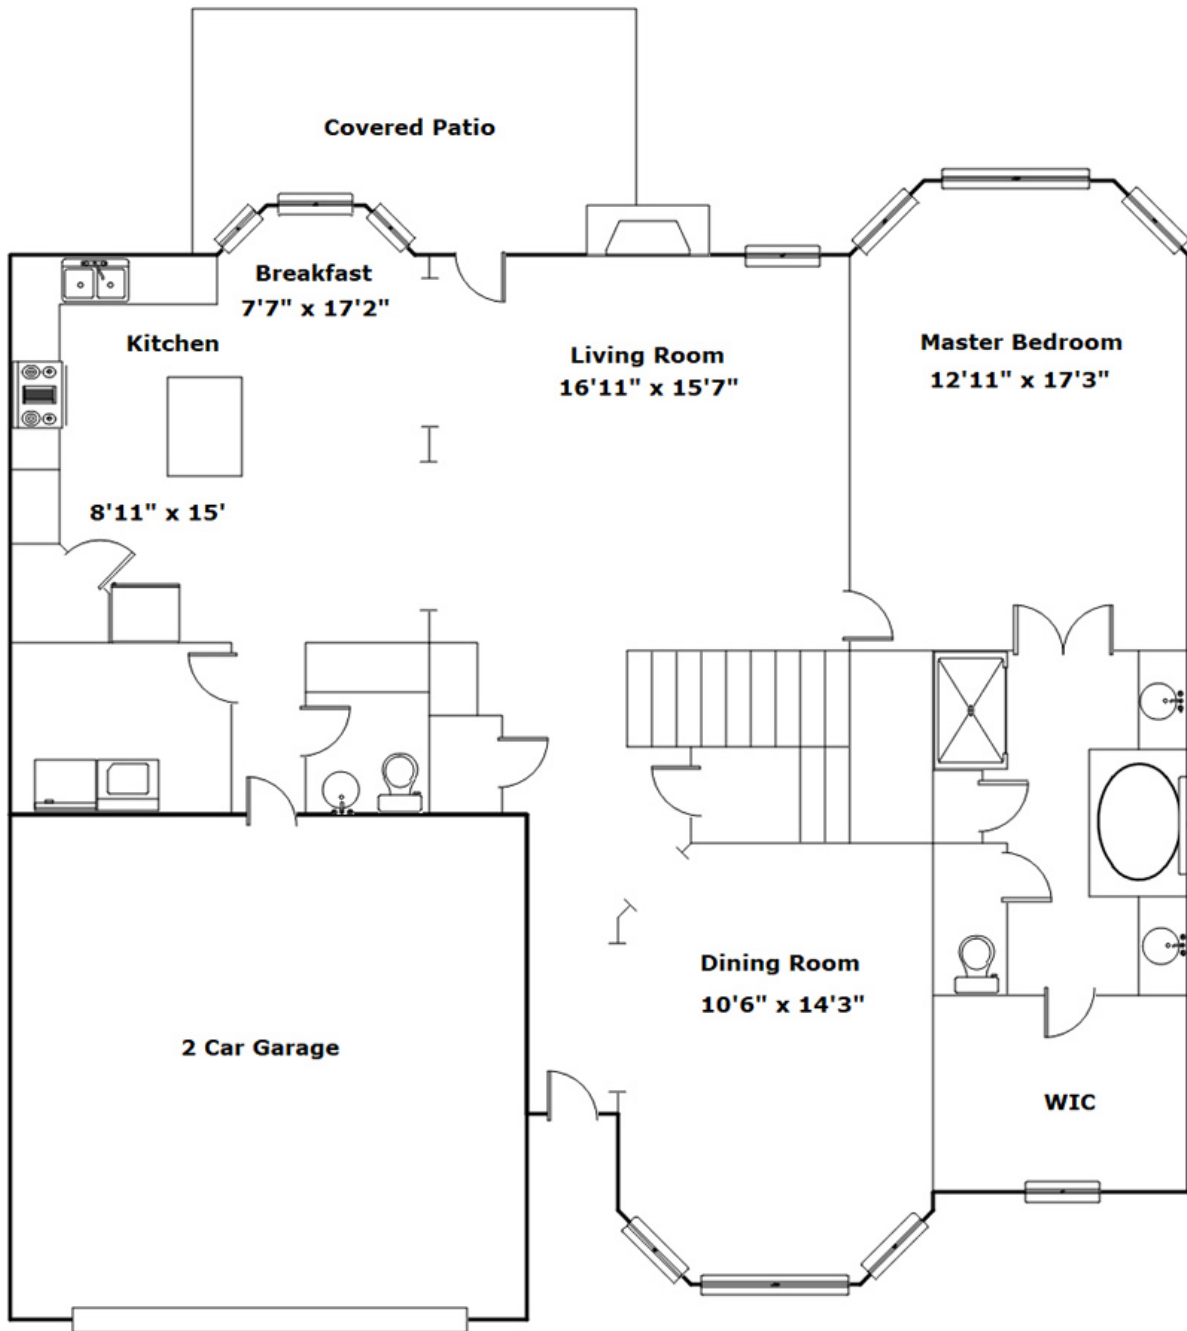

Drawn by: Look2 Homes Columbia
<http://www.look2homes.com/l2fp/floorplan/index.php?oid=21555>

Connie Lollis
Cell Phone: 803-239-7270
conniellollis@gmail.com

Information is deemed reliable but not guaranteed!