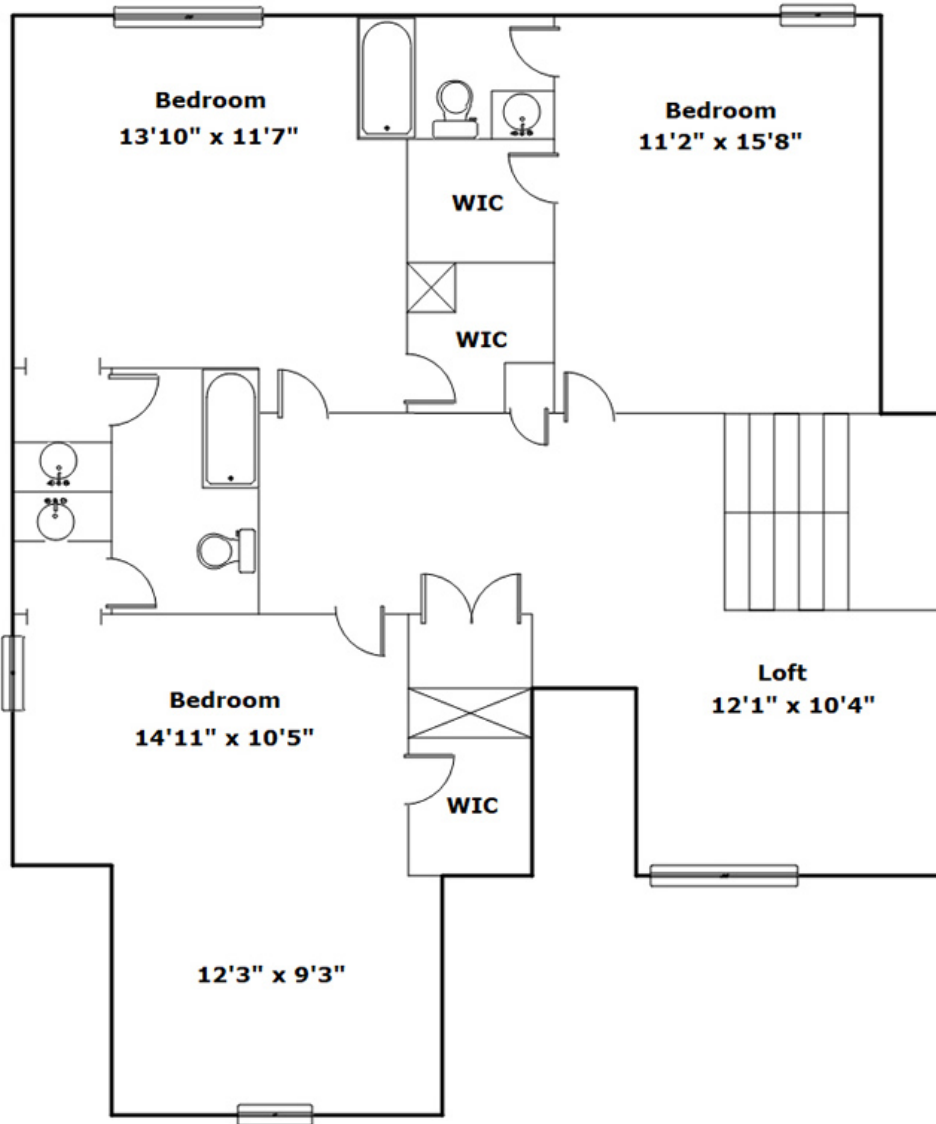

327 Woodlander Dr - Blythewood, SC 29016

Drawn by: Look2 Homes Columbia
<http://www.look2homes.com/l2fp/floorplan/index.php?oid=21555>

Connie Lollis
Cell Phone: 803-239-7270
conniellollis@gmail.com

Information is deemed reliable but not guaranteed!