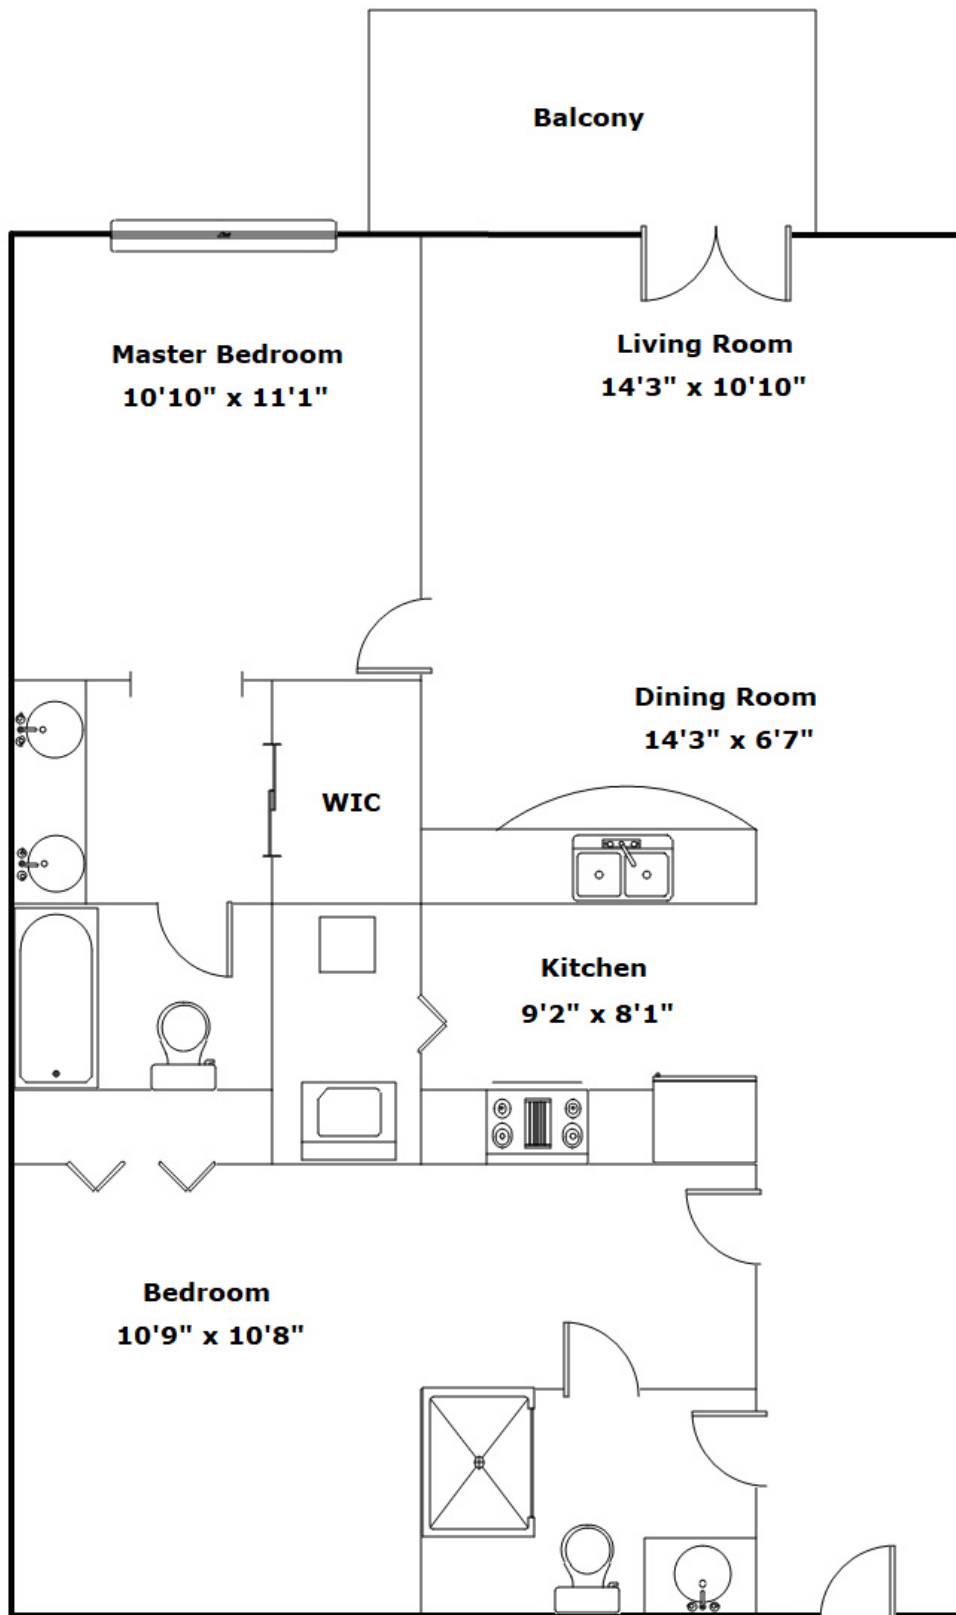

## Property Details

2 Bedroom(s)  
2 Bath(s)

## SQFT

Main Level 949

**Morris Lyles**

Cell Phone: 803-261-9886

[morris.lyles@era.com](mailto:morris.lyles@era.com)

<http://www.morrislyles.com/>

Information is deemed reliable but not guaranteed!

**Morris Lyles**