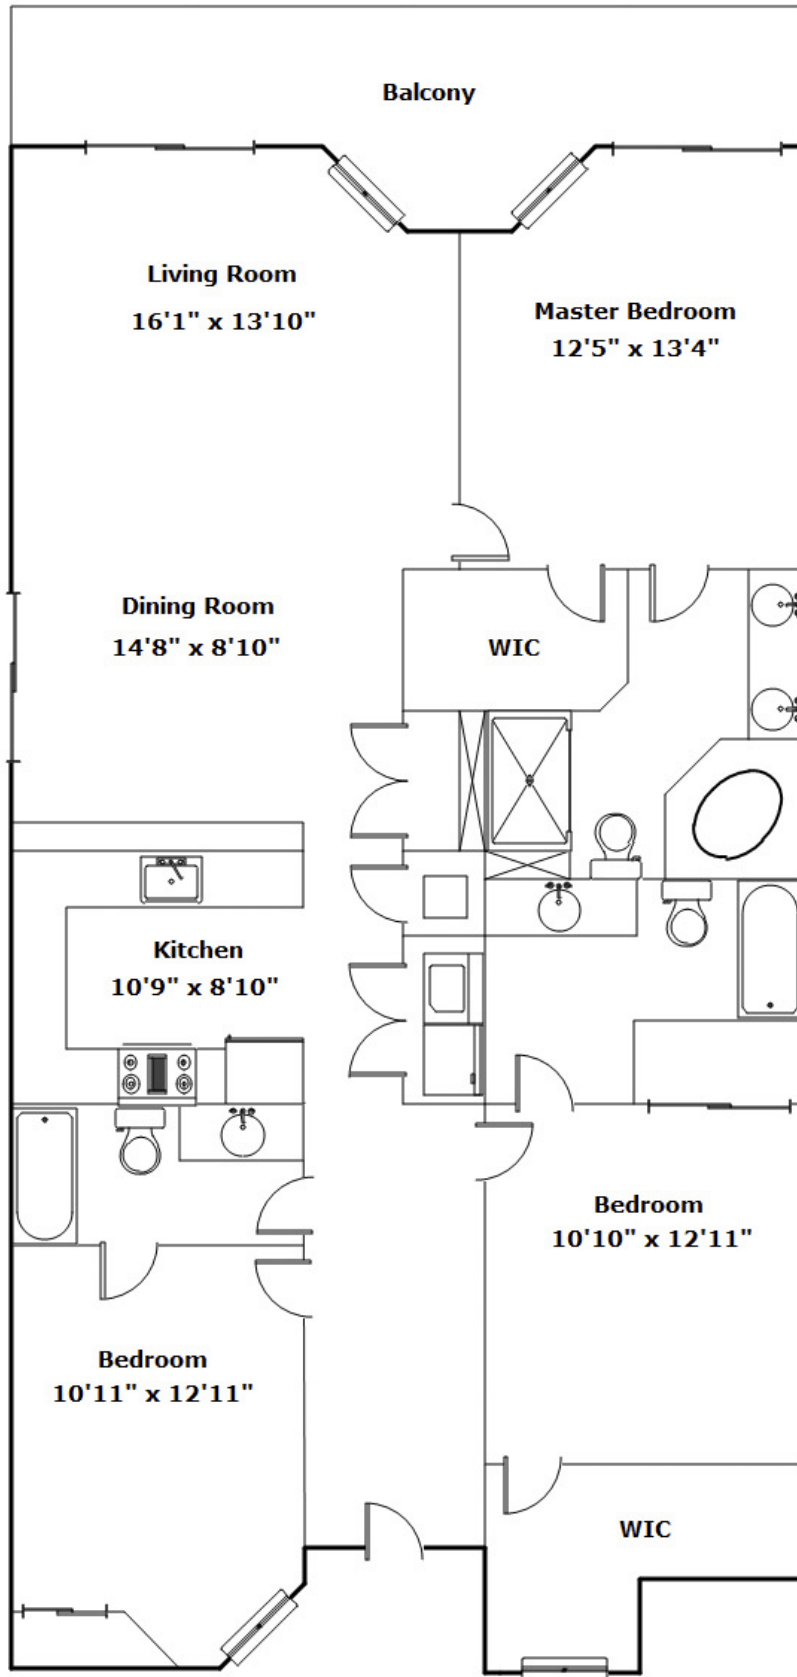

### Property Details

3 Bedroom(s)  
3 Bath(s)

### SQFT

Main Level 1456

**Morris Lyles**

Cell Phone: 803-261-9886

[morris.lyles@era.com](mailto:morris.lyles@era.com)

<http://www.morrislyles.com/>

Information is deemed reliable but not guaranteed!

**Morris Lyles**