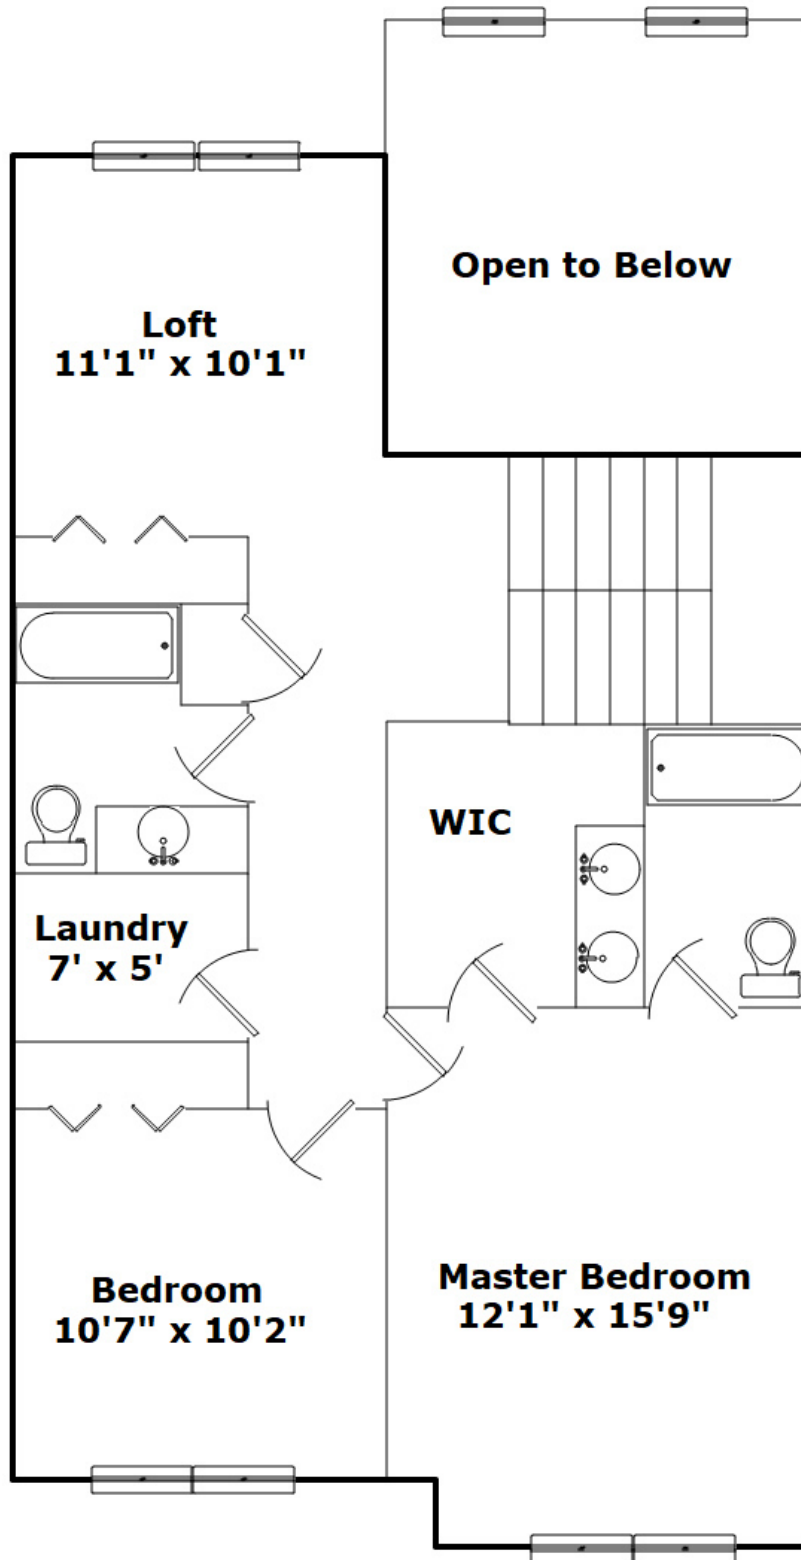

10640 Greyhound Dr. - Charlotte, NC 28269

Drawn by: Look2 Home Marketing Upstate SC
<http://www.look2homes.com/l2fp/floorplan/index.php?oid=21379>

Susan Carpenter
Cell Phone: 704-307-1511
susancarpenter@kw.com
<http://susancarpenterhomes.com>

Information is deemed reliable but not guaranteed!

KELLERWILLIAMS