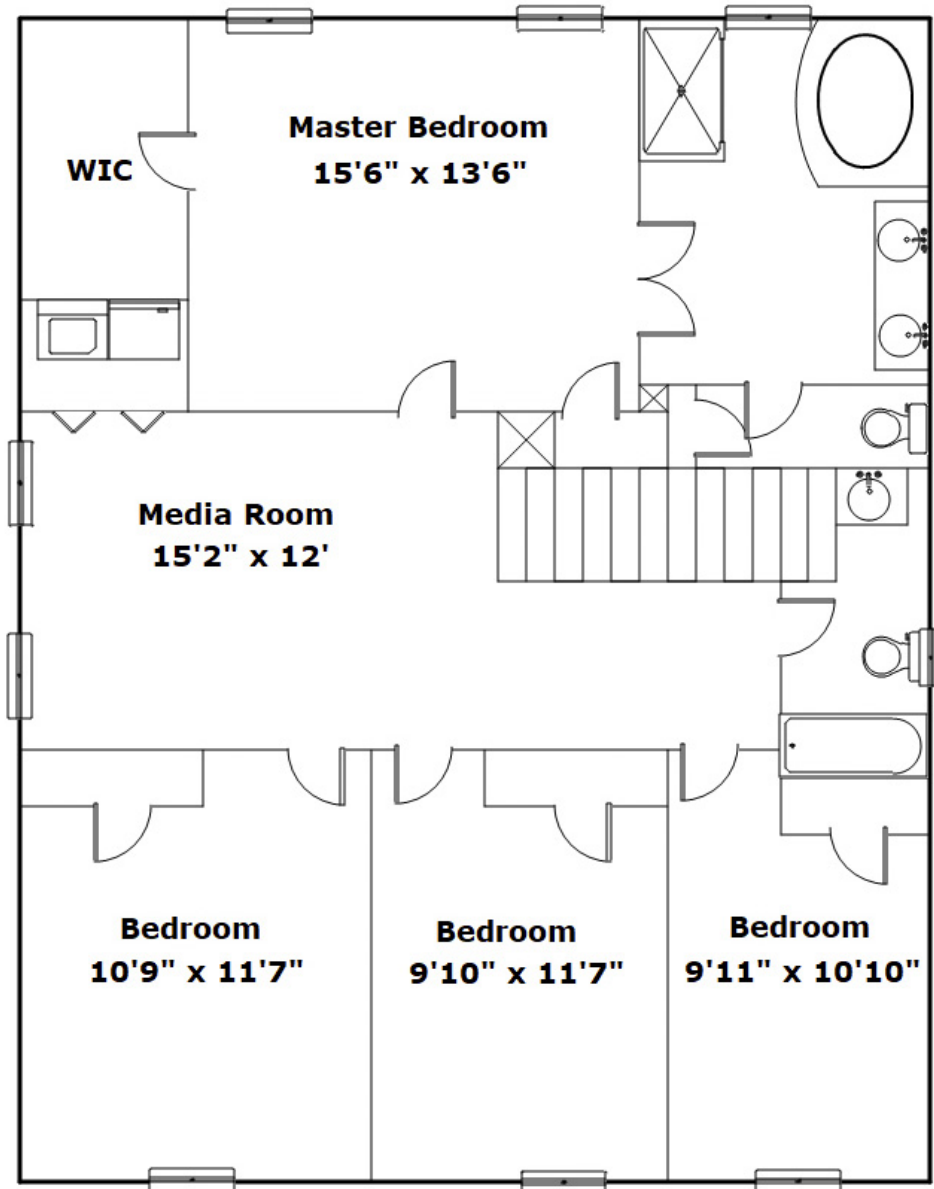

3152 Gedney Circle - Blythewood, SC 29016

Drawn by: Look2 Homes Columbia

<http://www.look2homes.com/l2fp/floorplan/index.php?oid=21375>

Jim Leitherer

Office Phone: 803-915-8317

Cell Phone: 803-298-0054

jimleitherer@gmail.com

Information is deemed reliable but not guaranteed!