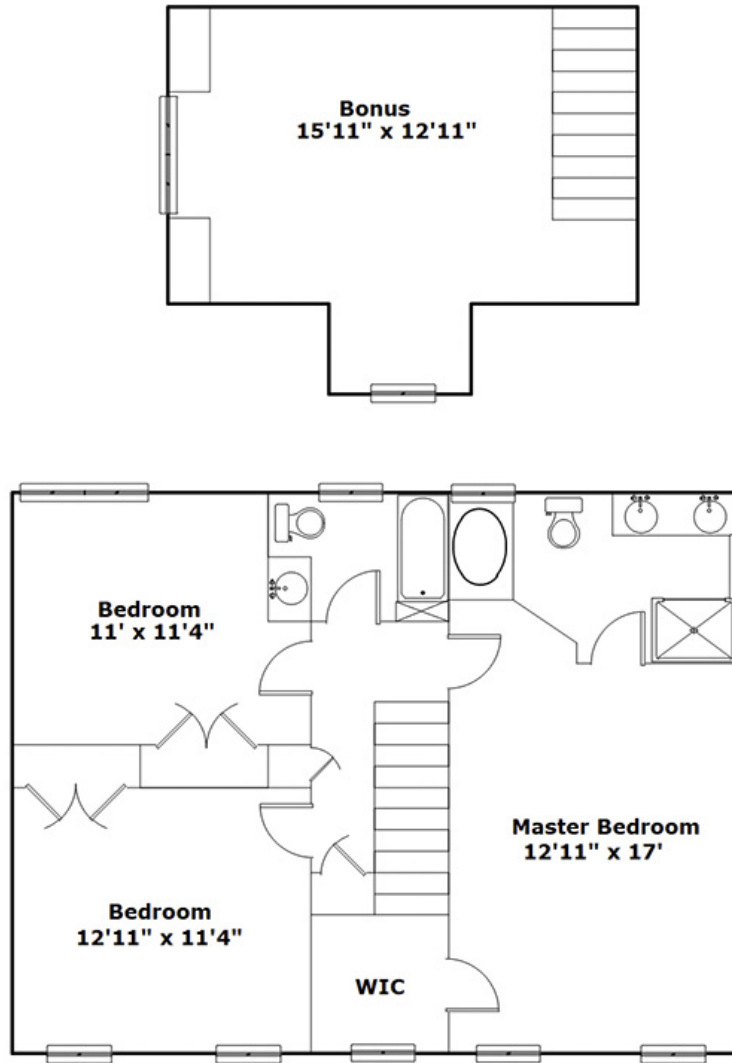

Drawn by: Look2 Homes Columbia

<http://www.look2homes.com/l2fp/floorplan/index.php?oid=21146>

David Medley

Office Phone: 803-828-3503

Cell Phone: 803-760-6842

david@medleyrealtyllc.com

<http://https://www.medleyrealtyllc.com/home-page>