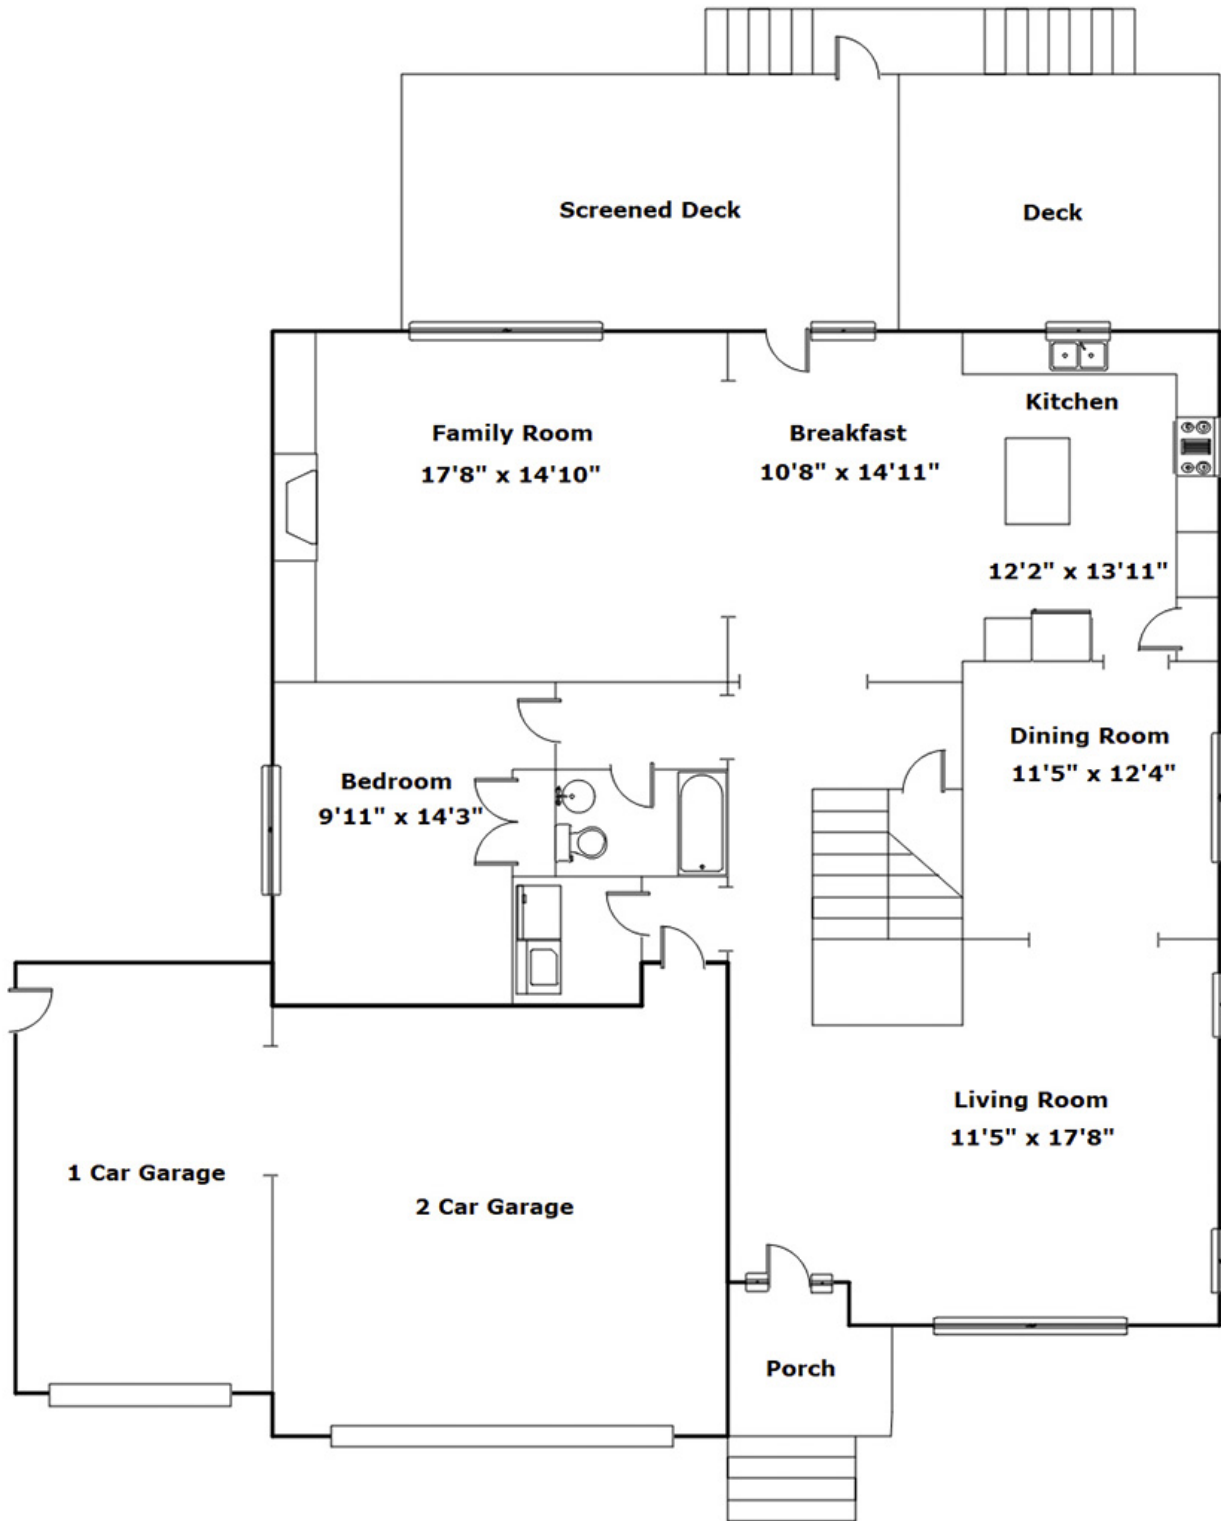

22 Ash Ct - Irmo, SC 29063

Drawn by: Look2 Homes Columbia

<http://www.look2homes.com/l2fp/floorplan/index.php?oid=21142>