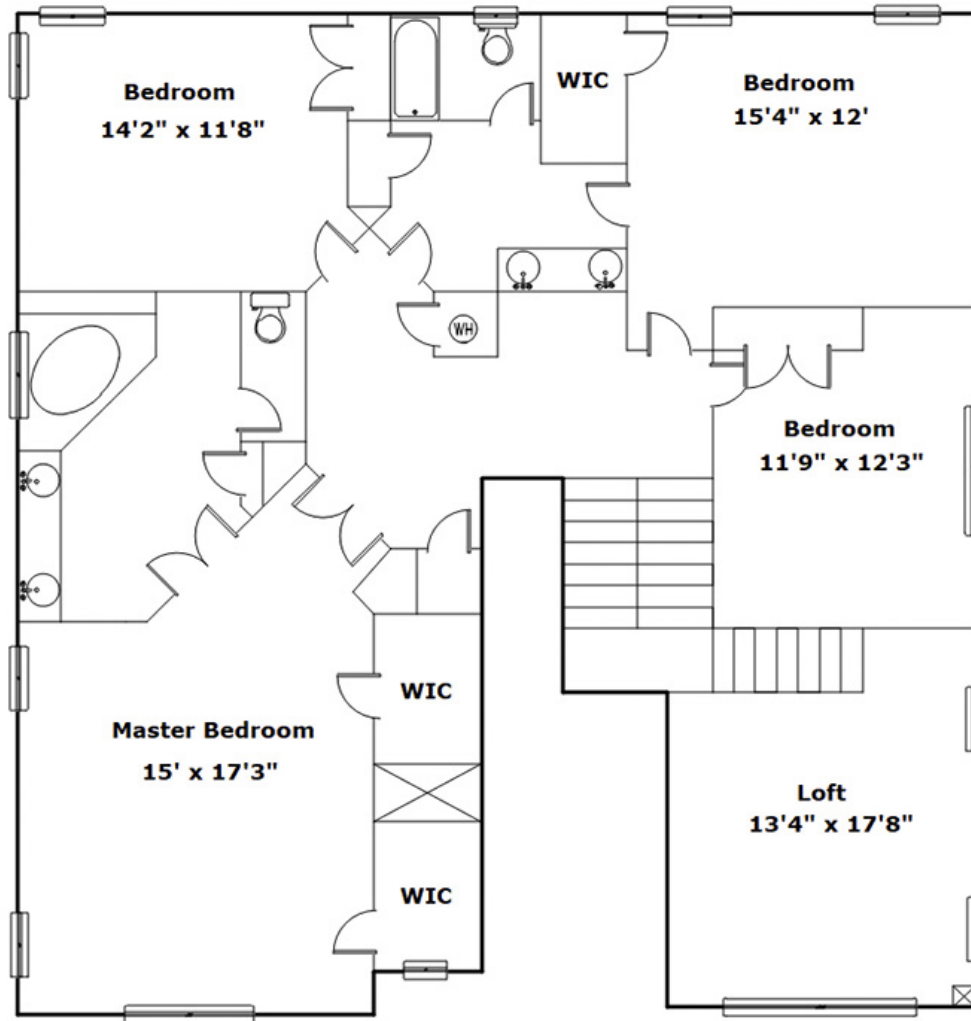

22 Ash Ct - Irmo, SC 29063

Drawn by: Look2 Homes Columbia

<http://www.look2homes.com/l2fp/floorplan/index.php?oid=21142>

Josh Smith

Cell Phone: 321-591-5435

jtsmith.consulting@gmail.com

Information is deemed reliable but not guaranteed!

KELLERWILLIAMS