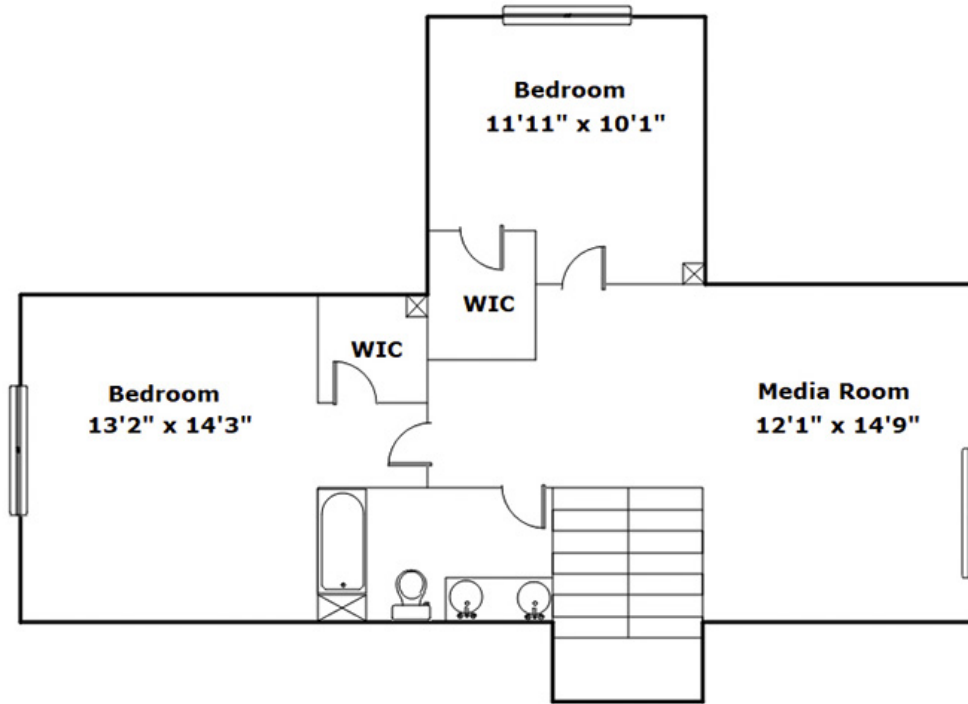

22 Ash Ct - Irmo, SC 29063

Drawn by: Look2 Homes Columbia
<http://www.look2homes.com/l2fp/floorplan/index.php?oid=21142>

Josh Smith
Cell Phone: 321-591-5435
jtsmith.consulting@gmail.com

Information is deemed reliable but not guaranteed!

KELLERWILLIAMS