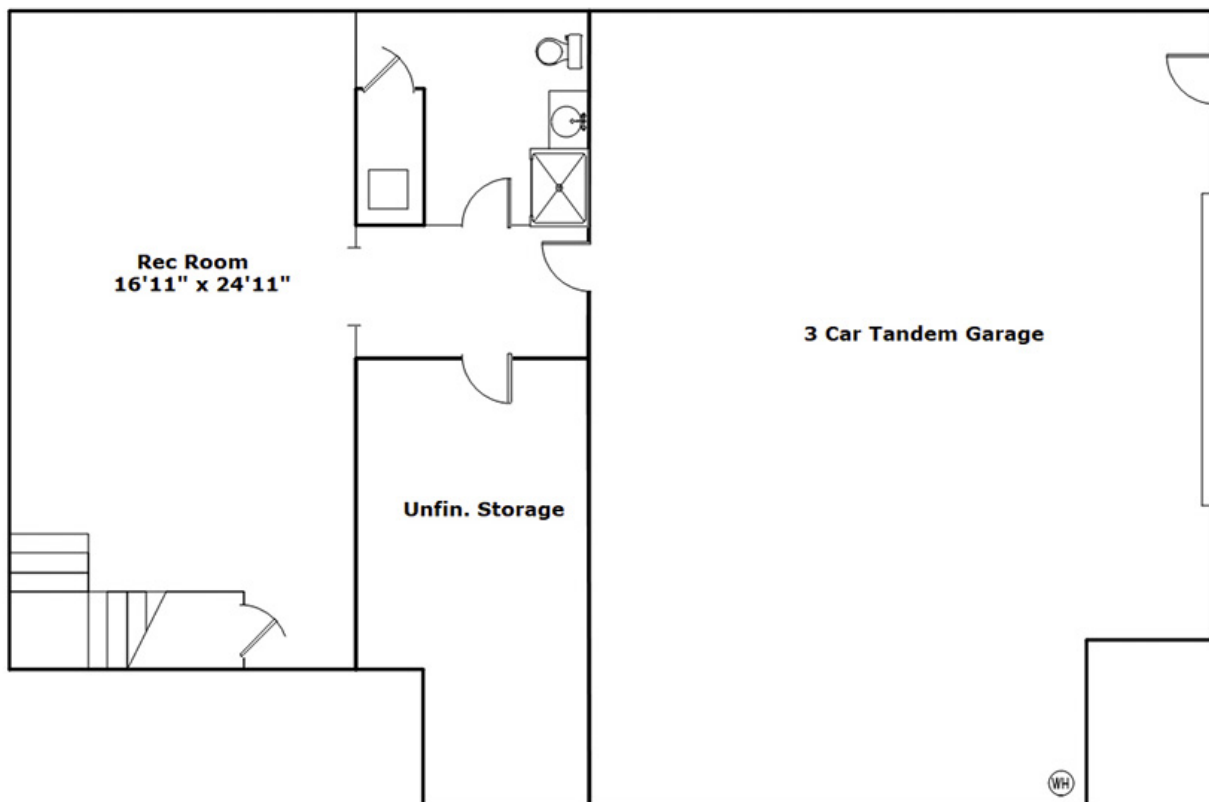

Drawn by: Look2 Homes Columbia

<http://www.look2homes.com/l2fp/floorplan/index.php?oid=21118>

Morris Lyles

Cell Phone: 803-261-9886

morris.lyles@era.com

<http://www.morrislyles.com/>

Information is deemed reliable but not guaranteed!