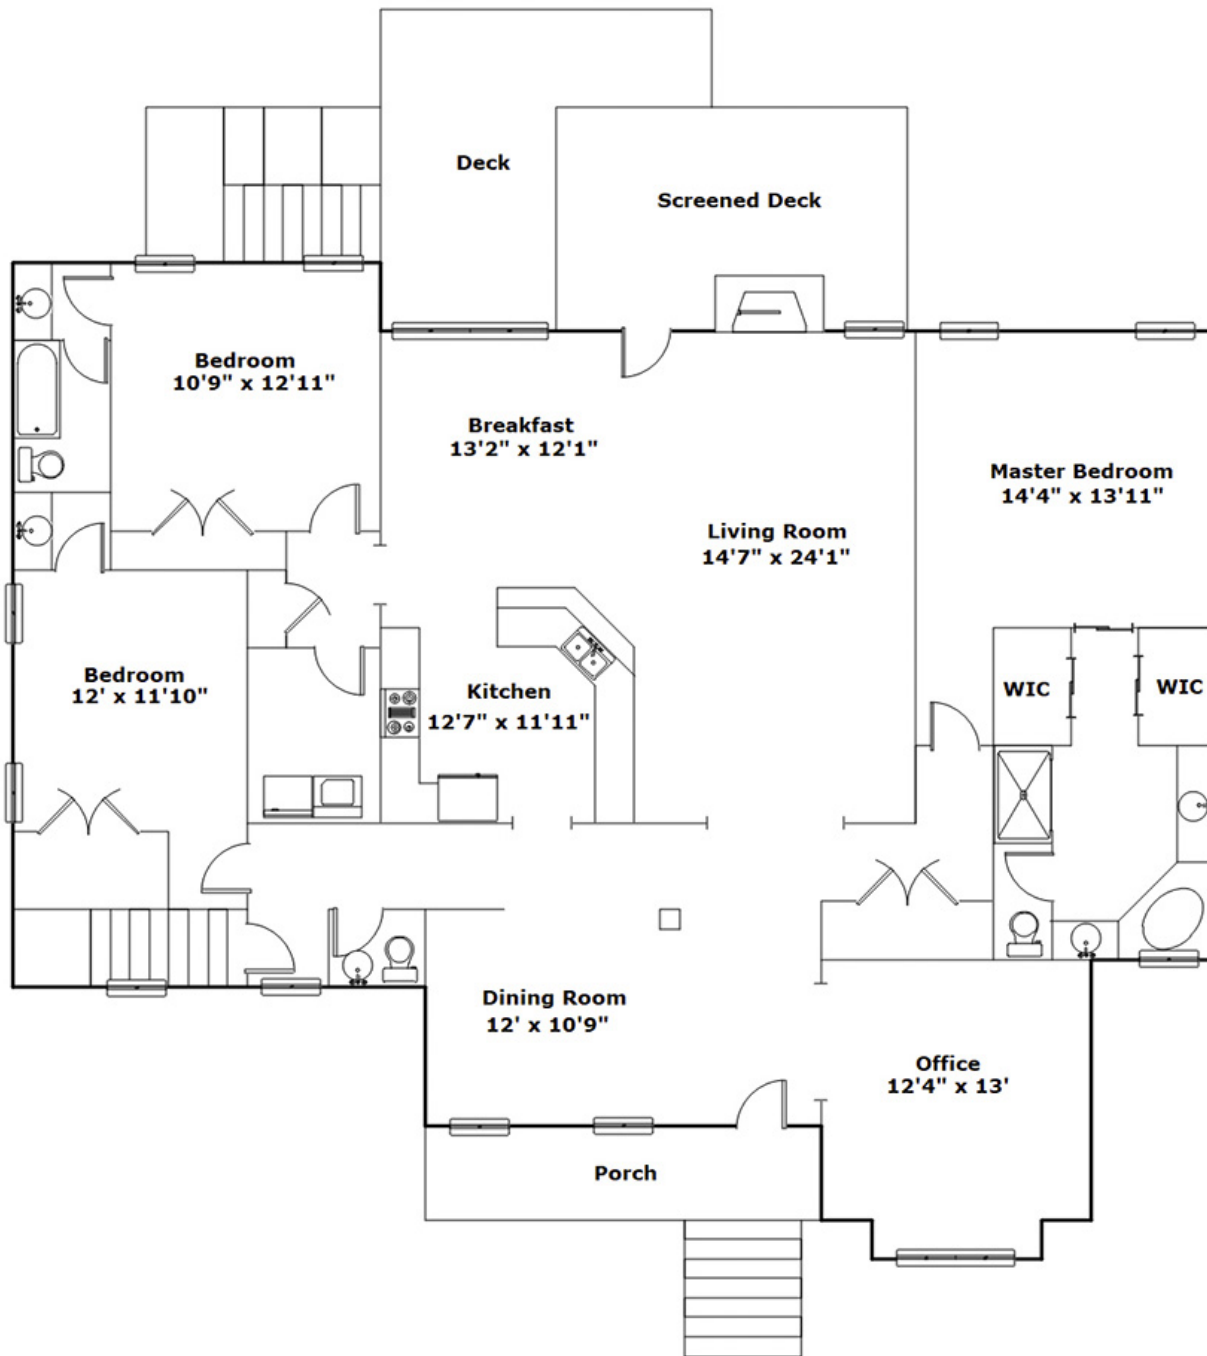

Drawn by: Look2 Homes Columbia
<http://www.look2homes.com/l2fp/floorplan/index.php?oid=21118>

Morris Lyles
Cell Phone: 803-261-9886
morris.lyles@era.com
<http://www.morrislyles.com/>

Information is deemed reliable but not guaranteed!