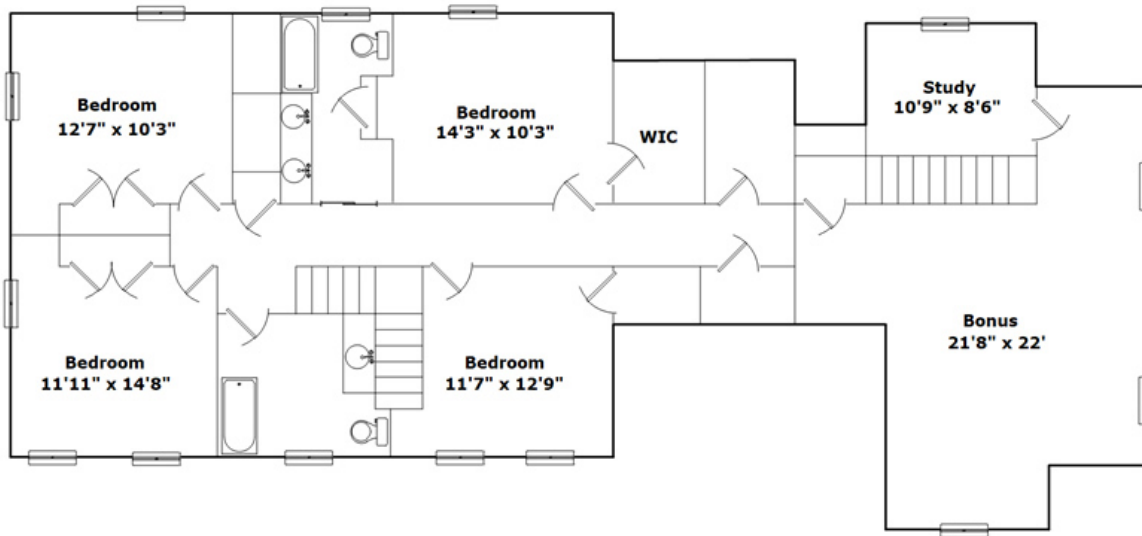

130 Stella Dora Dr. - Easley, SC 29642

Drawn by: Look2 Home Marketing Upstate SC
<http://www.look2homes.com/l2fp/floorplan/index.php?oid=21098>

Robby Brady

Office Phone: 864-297-1953

Cell Phone: 864-270-5955

Robby.Brady@allentate.com

<http://www.RobbyBrady.com>

Information is deemed reliable but not guaranteed!