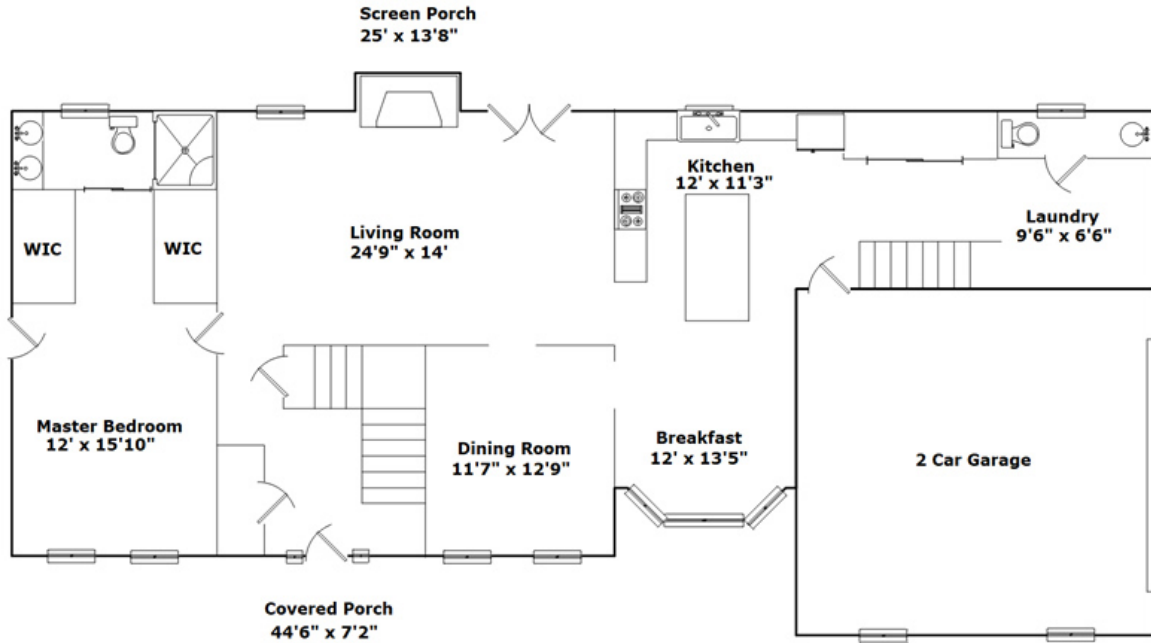

130 Stella Dora Dr. - Easley, SC 29642

Drawn by: Look2 Home Marketing Upstate SC
<http://www.look2homes.com/l2fp/floorplan/index.php?oid=21098>

Robby Brady

Office Phone: 864-297-1953

Cell Phone: 864-270-5955

Robby.Brady@allentate.com

<http://www.RobbyBrady.com>

Information is deemed reliable but not guaranteed!