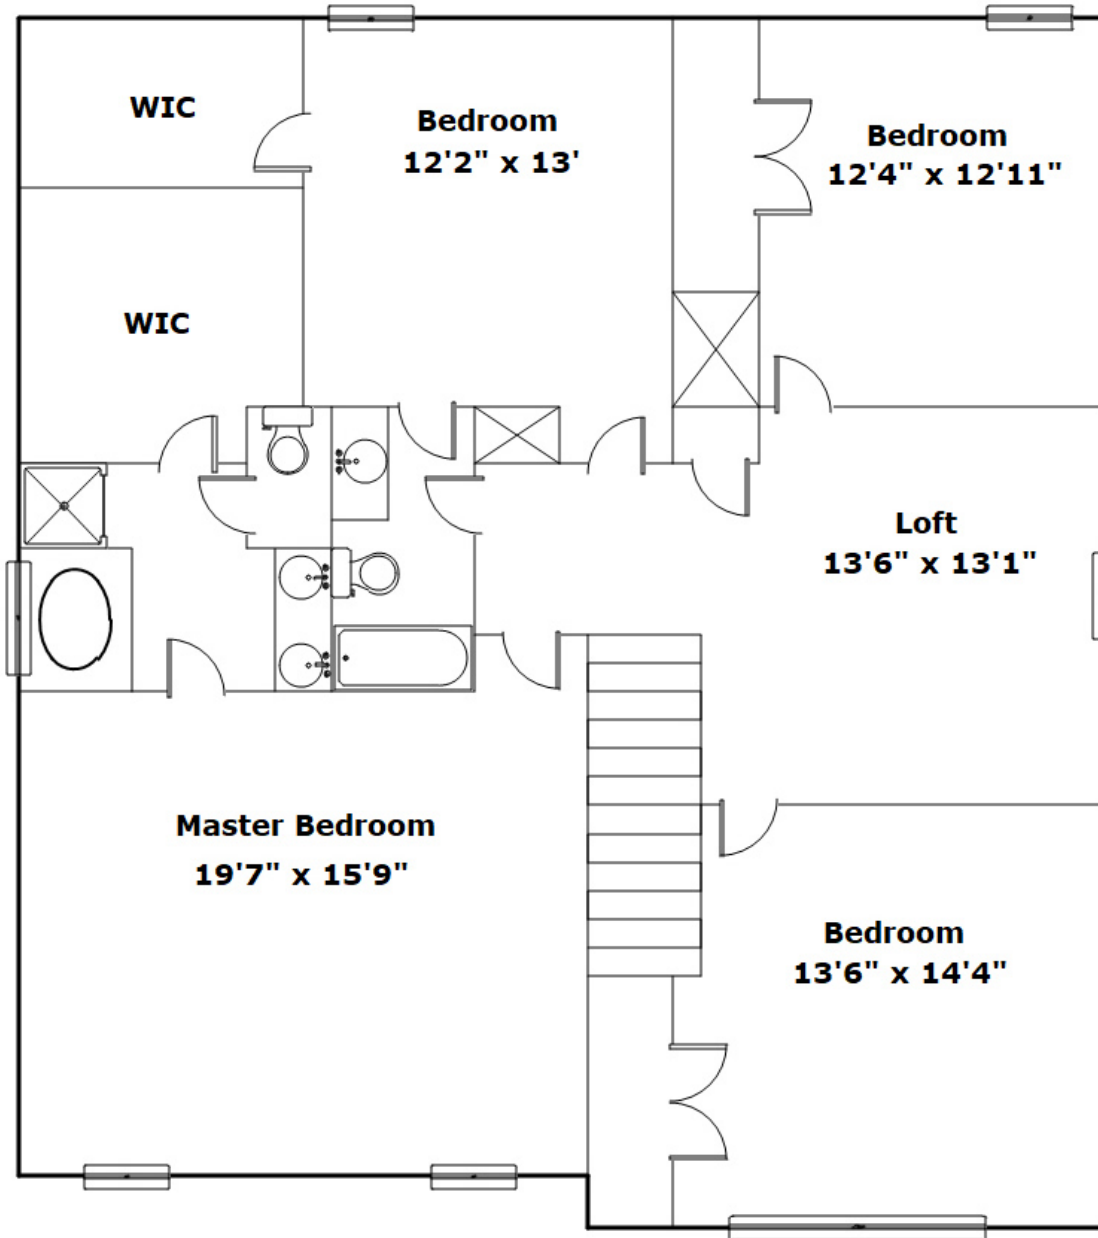

Drawn by: Look2 Homes Columbia

<http://www.look2homes.com/l2fp/floorplan/index.php?oid=20921>

Ashton Hambright

Cell Phone: 803-960-1446

ashton.hambright@cbc Carolinas.com

<http://ashton.cbintouch.com>

Information is deemed reliable but not guaranteed!

COLDWELL BANKER
REALTY