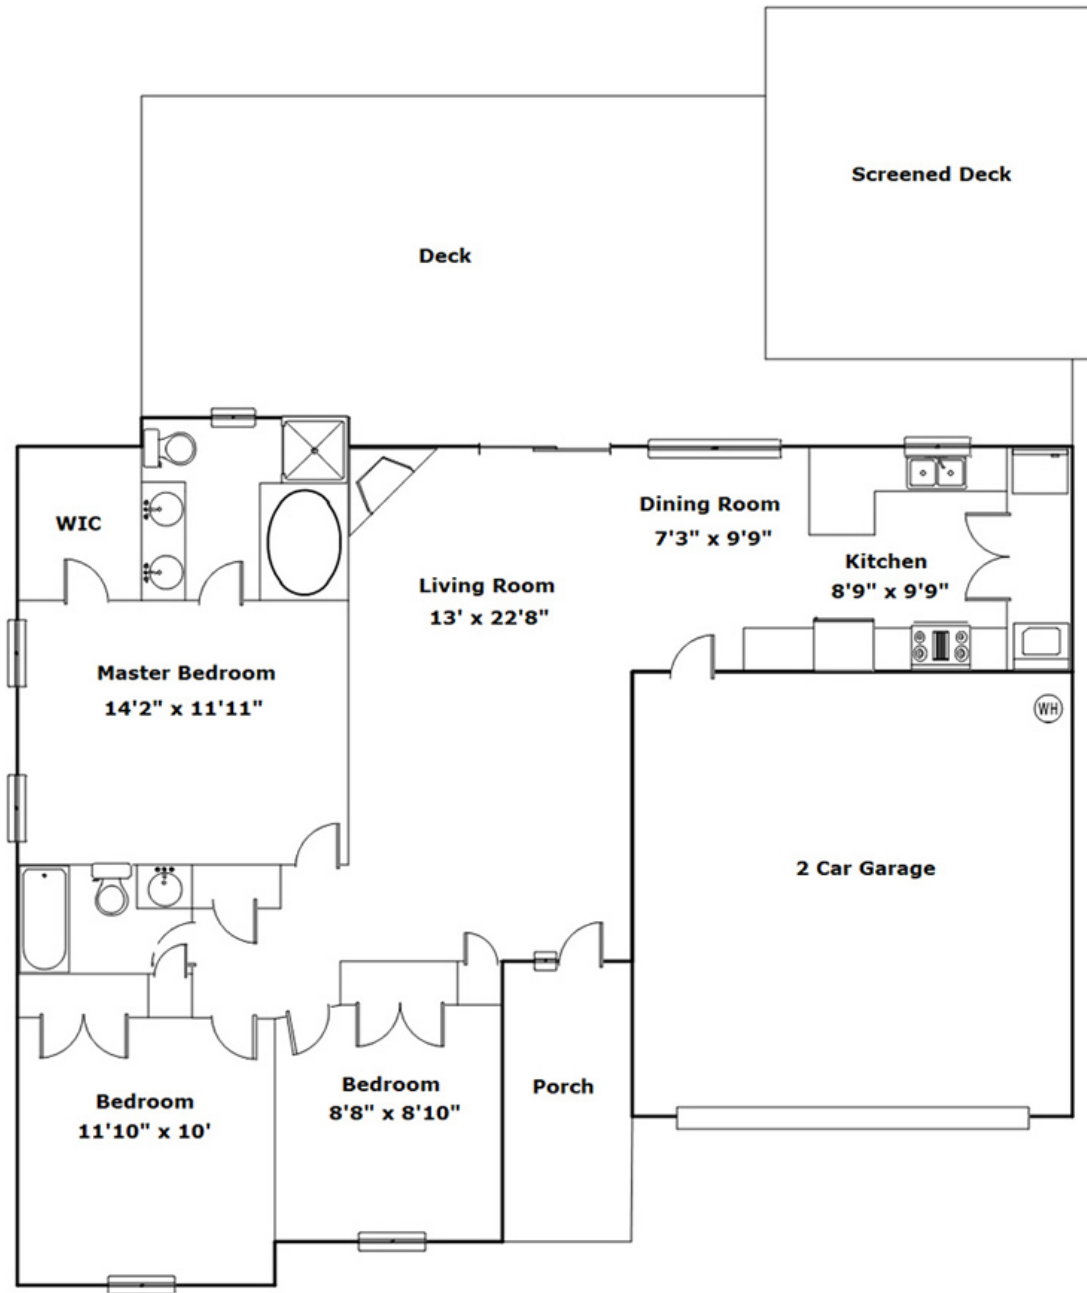

245 Double Eagle Circle - Lexington, SC 29073

Presenting a beautiful home for your consideration!

Property Details

3 Bedroom(s)
2 Bath(s)

SQFT

Main Level 1179
Garage 407

Donnie Shealy

Office Phone: 803-957-5566
Cell Phone: 803-238-9925
donnie@theartteam.net

Information is deemed reliable but not guaranteed!

THE **ART**
OF REAL ESTATE

245 Double Eagle Circle - Lexington, SC 29073

Drawn by: Look2 Homes Columbia

<http://www.look2homes.com/l2fp/floorplan/index.php?oid=20913>