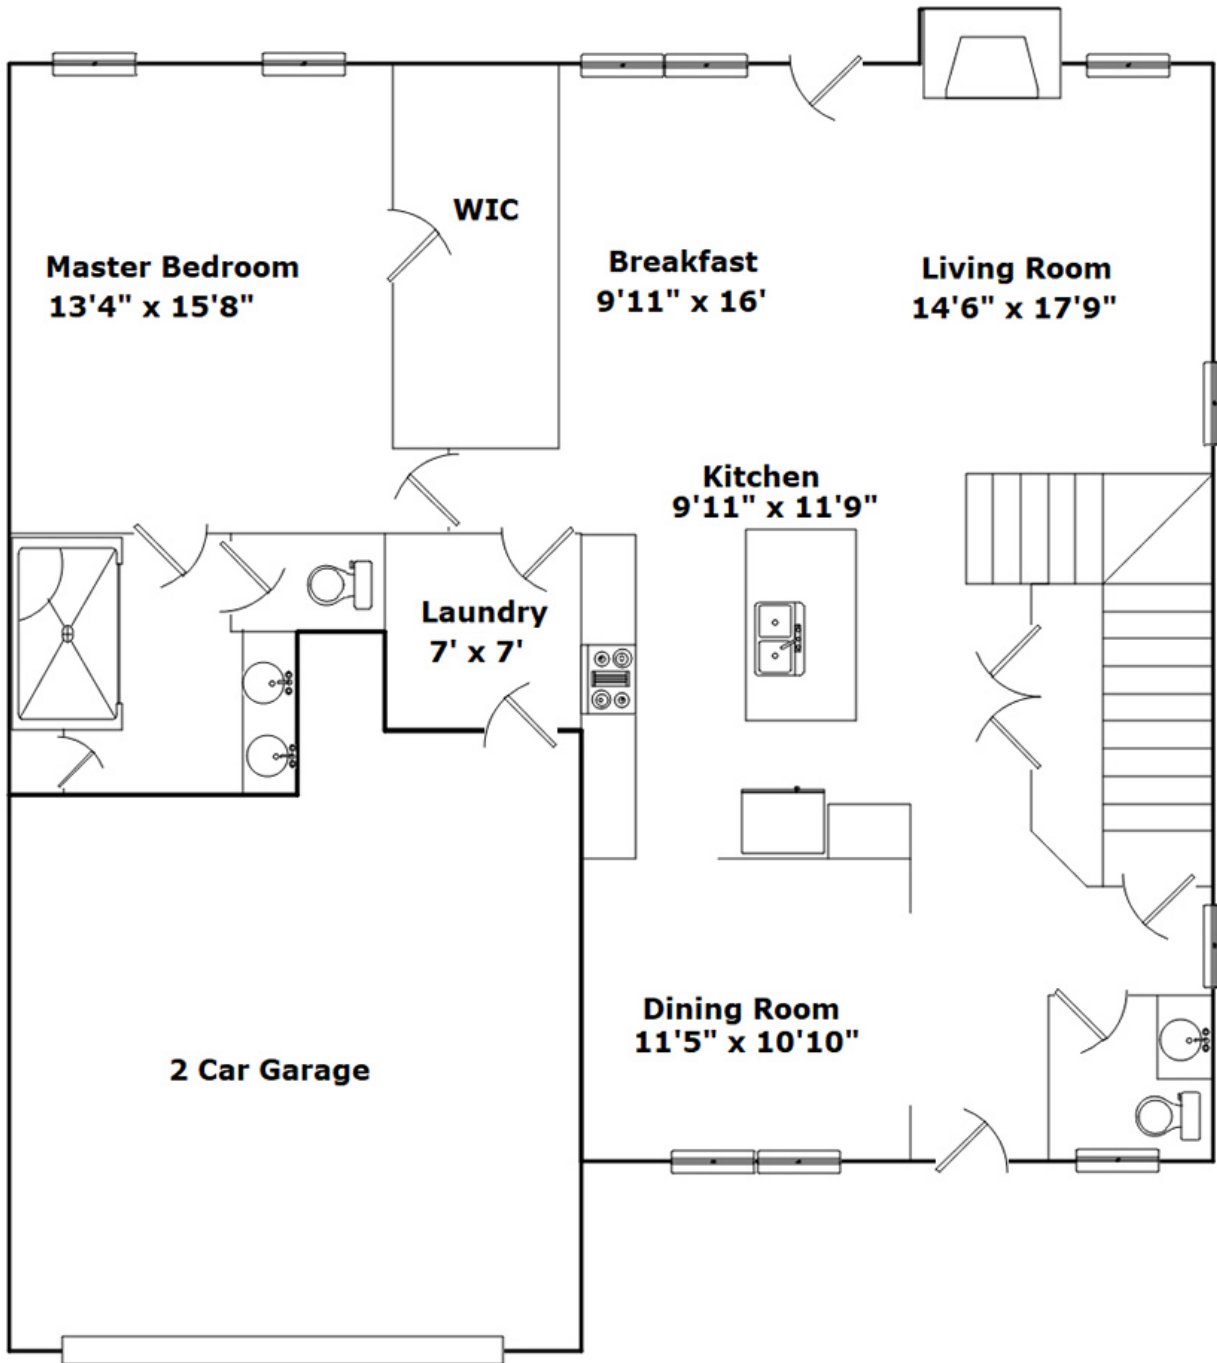

4443 Dashley Circle - Catawba, SC 29704

Drawn by: Look2 Home Marketing Upstate SC
<http://www.look2homes.com/l2fp/floorplan/index.php?oid=20908>

Kathy Dills

Cell Phone: 803-325-4226

Kathy.Dills@RinehartRealty.com

<http://kdills.rinehartrealty.com>

Information is deemed reliable but not guaranteed!

Rinehart Realty