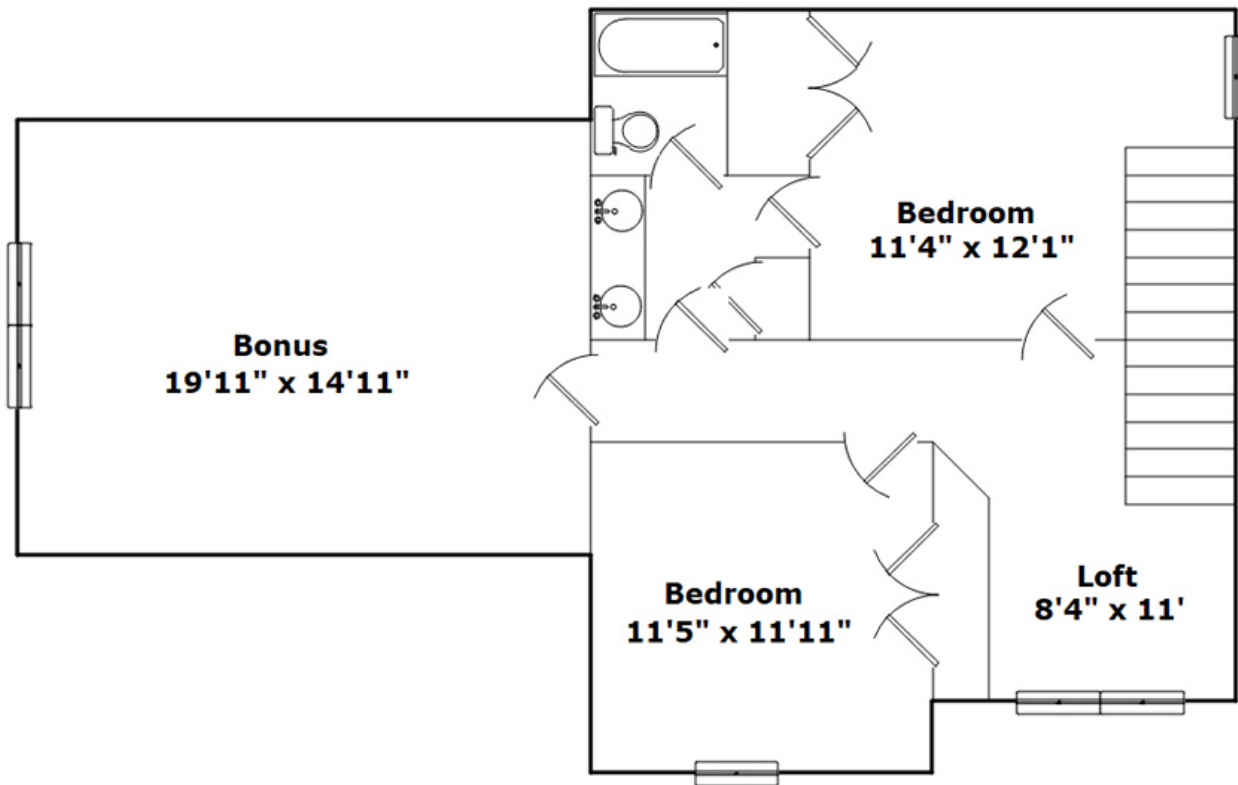

4443 Dashley Circle - Catawba, SC 29704

Drawn by: Look2 Home Marketing Upstate SC
<http://www.look2homes.com/l2fp/floorplan/index.php?oid=20908>

Kathy Dills

Cell Phone: 803-325-4226

Kathy.Dills@RinehartRealty.com

<http://kdills.rinehartrealty.com>

Information is deemed reliable but not guaranteed!

Rinehart Realty