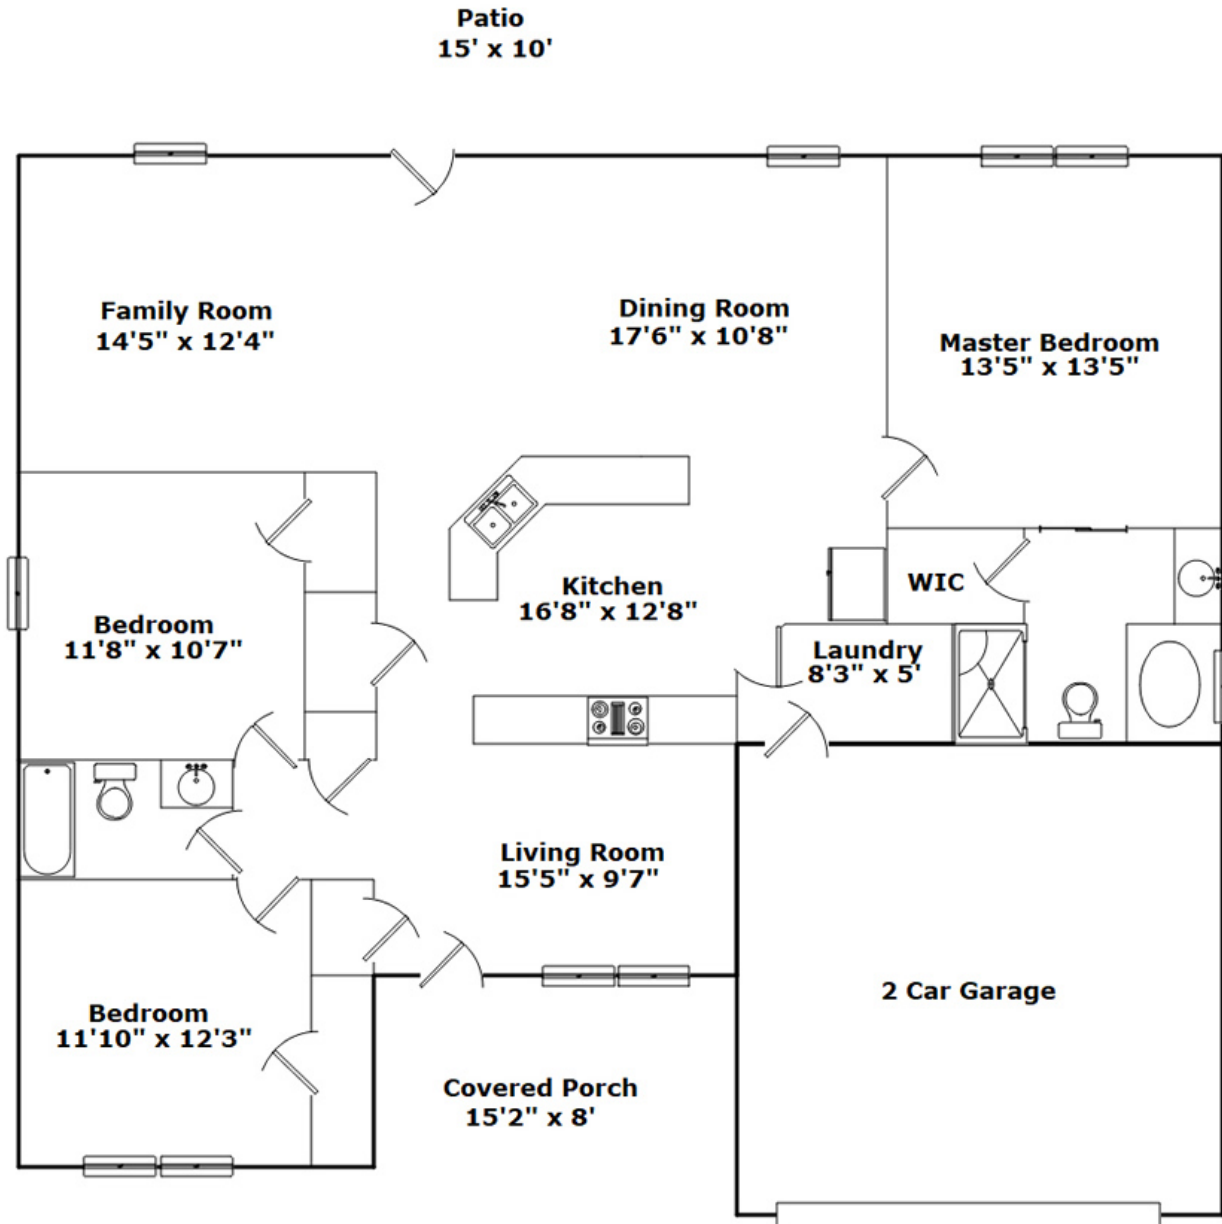

155 Beverly Dr. - Easley, SC 29640

Drawn by: Look2 Home Marketing Upstate SC
<http://www.look2homes.com/l2fp/floorplan/index.php?oid=20907>

Dan Bracken

Cell Phone: 864-380-4537

dan@leonardibracken.com

<http://www.leonardibracken.com/>

Information is deemed reliable but not guaranteed!

**LEONARDI
BRACKEN**
REAL ESTATE