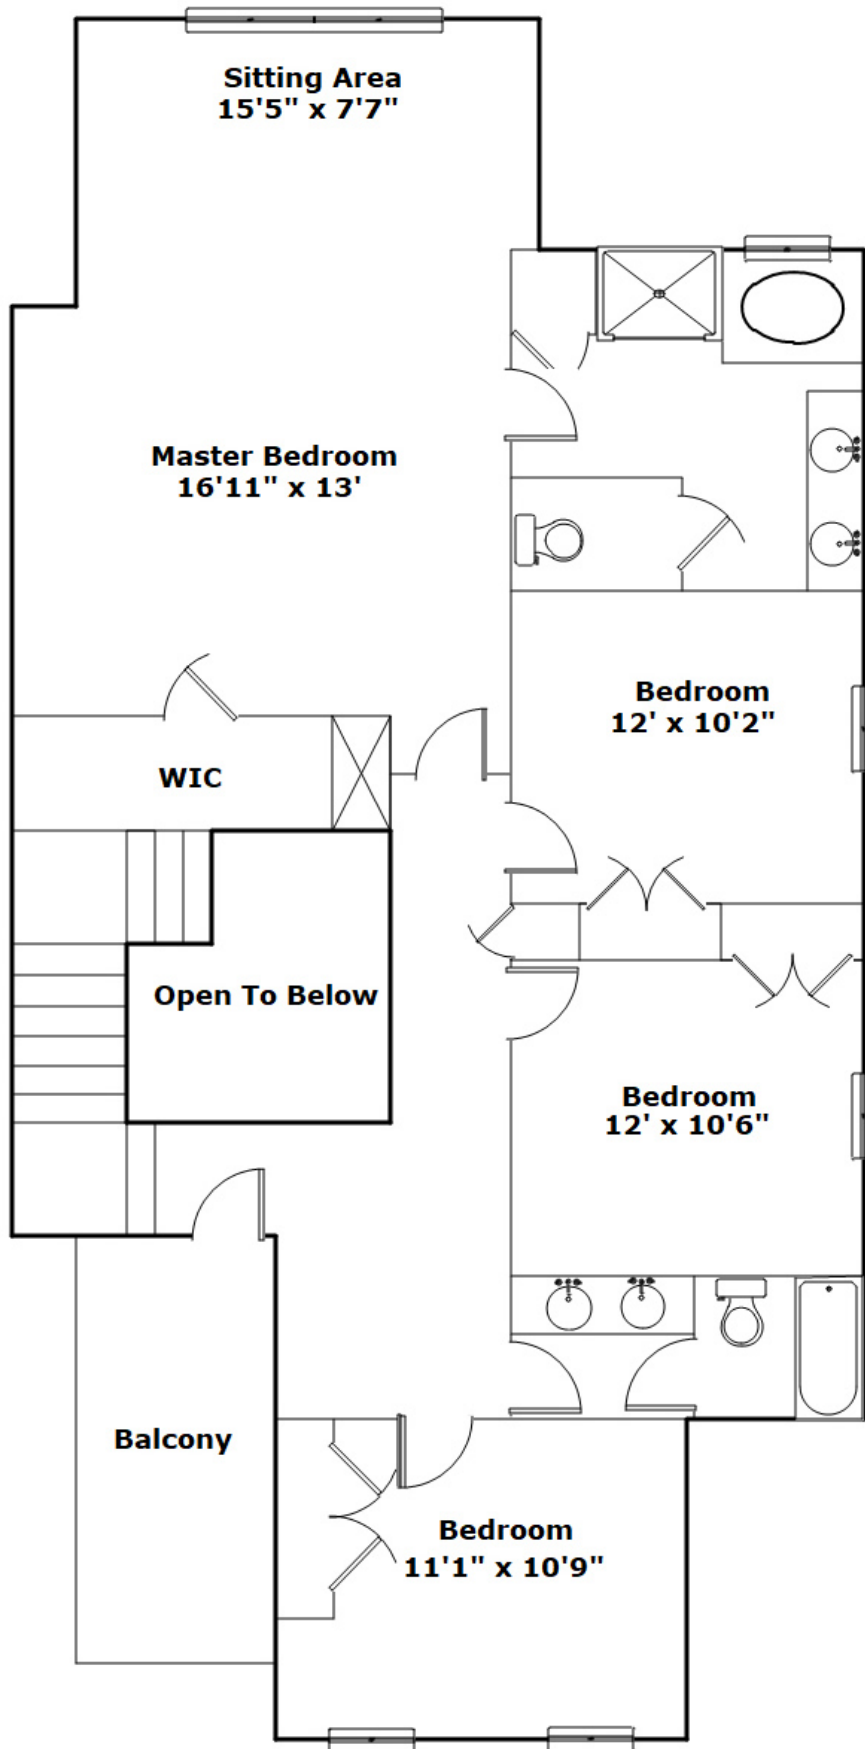

205 Dove Chase Trail - Lexington, SC 29072

Presenting a beautiful home for your consideration!

Property Details

4 Bedroom(s)
2 Bath(s)
1 Half Bath(s)

SQFT

Total	2468
Main Level	1092
Upper Level	1376
Garage	438

Cell Phone: 803-298-0054

jimleitherer@gmail.com

Information is deemed reliable but not guaranteed!

205 Dove Chase Trail - Lexington, SC 29072

Drawn by: Look2 Homes Columbia

<http://www.look2homes.com/l2fp/floorplan/index.php?oid=20902>