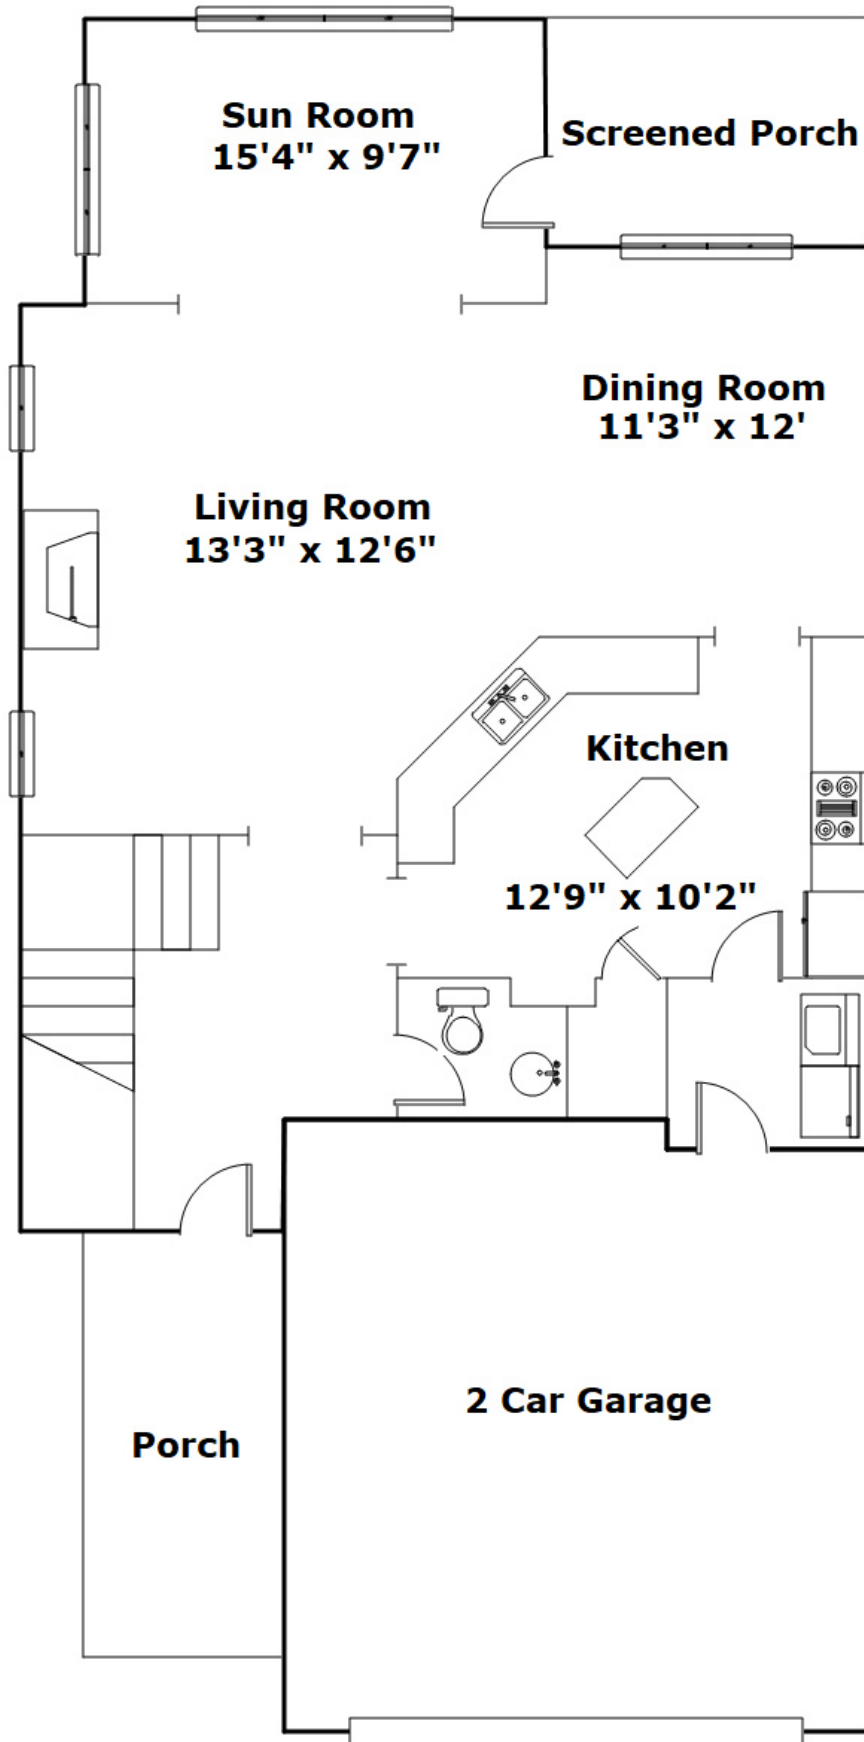

205 Dove Chase Trail - Lexington, SC 29072