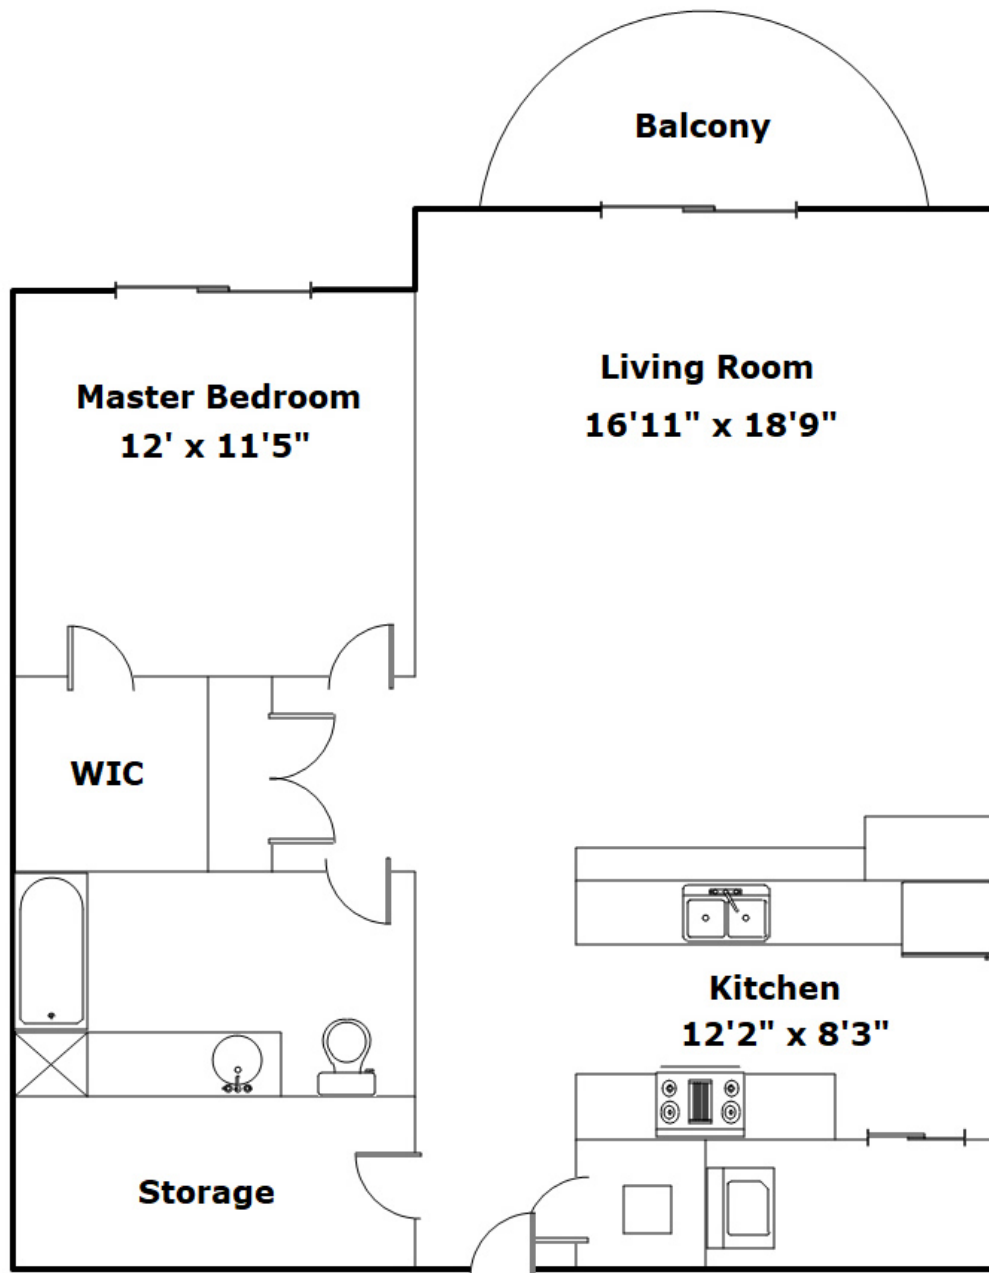

900 S Stadium Rd Unit 309N - Columbia, SC 29201

Presenting a beautiful home for your consideration!

Property Details

1 Bedroom(s)
1 Bath(s)

SQFT

Main Level 965

Sarah Bennett

Cell Phone: 803-807-0505
sarah@sarahtherealtor.com

Information is deemed reliable but not guaranteed!

Better Homes
and Gardens
REAL ESTATE

MEDLEY

Drawn by: Look2 Homes Columbia
<http://www.look2homes.com/l2fp/floorplan/index.php?oid=20896>

Sarah Bennett
Cell Phone: 803-807-0505
sarah@sarahtherealtor.com