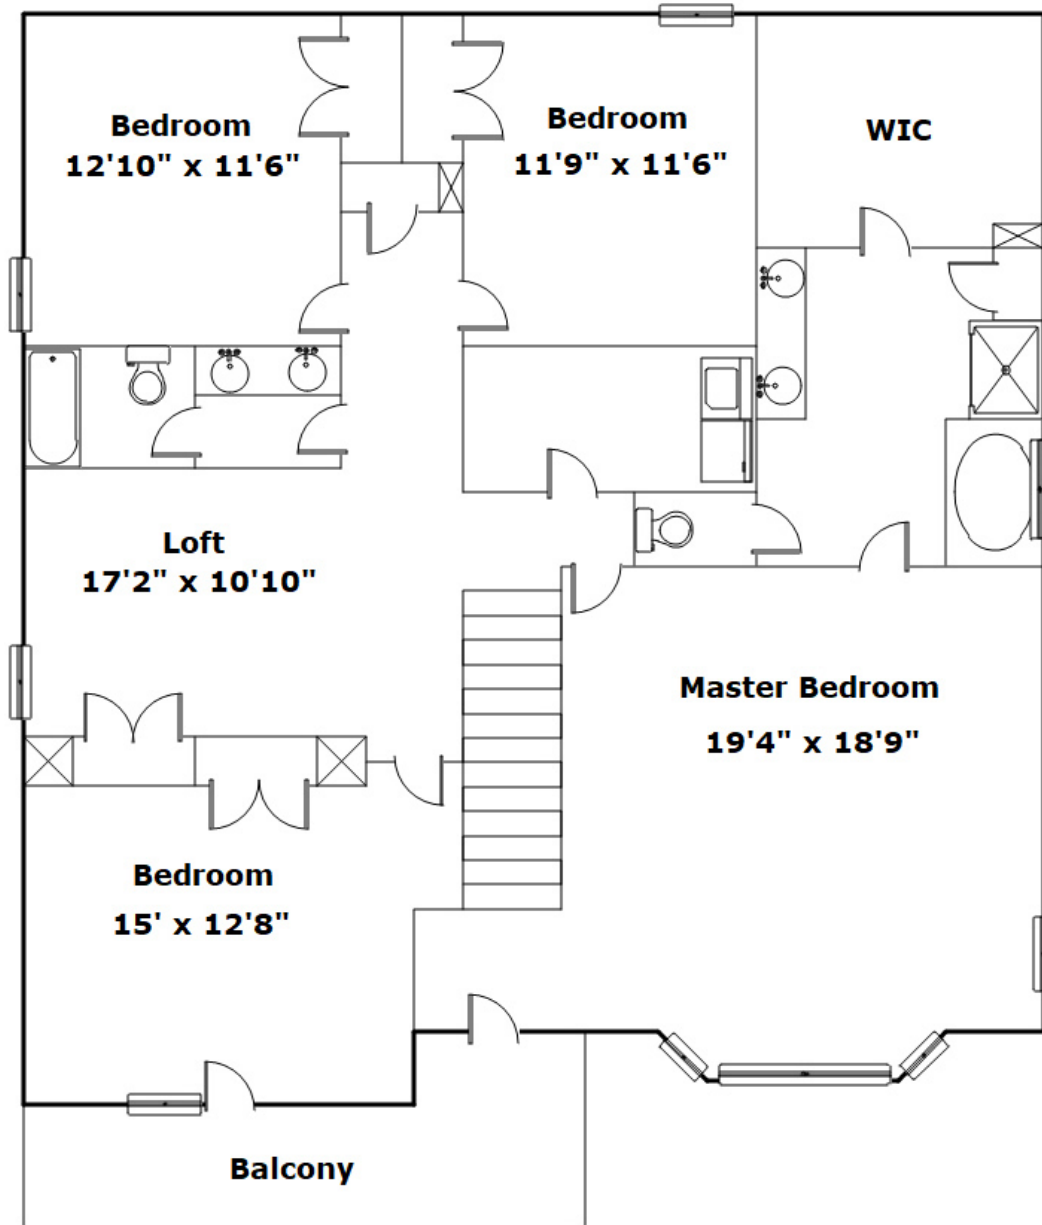

241 Woodmill Circle - Lexington, SC 29072

Presenting a beautiful home for your consideration!

Property Details

4 Bedroom(s)
2 Bath(s)
1 Half Bath(s)

SQFT

Total	3158
Main Level	1355
Upper Level	1803
Garage	438

Information is deemed reliable but not guaranteed!

MEDLEY

241 Woodmill Circle - Lexington, SC 29072

Drawn by: Look2 Homes Columbia
<http://www.look2homes.com/l2fp/floorplan/index.php?oid=20894>

Tammy Hoey
Cell Phone: 803-546-4882
colahomesales@gmail.com