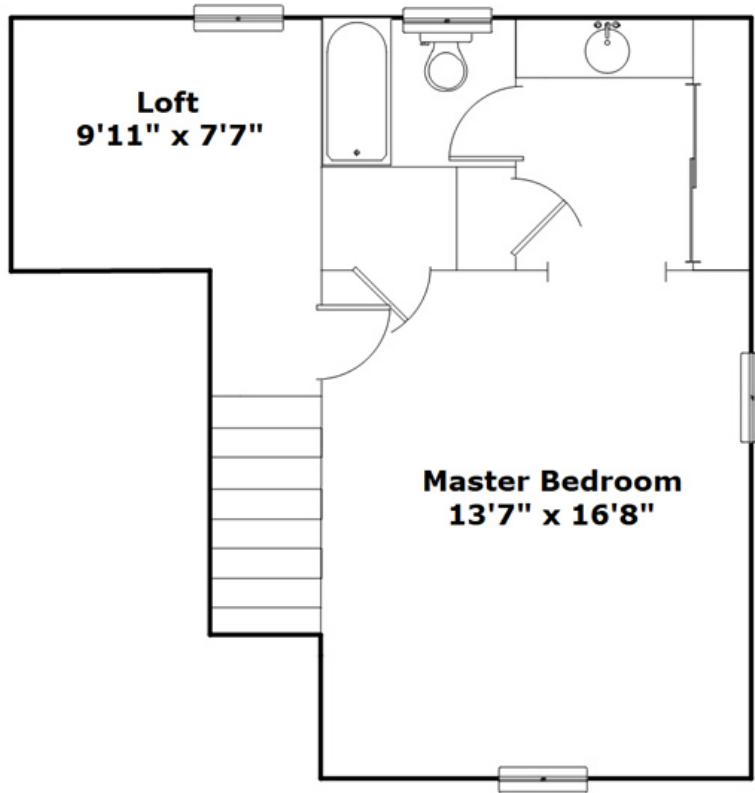

143 Minehead Ct - Irmo, SC 29063

Presenting a beautiful home for your consideration!

Property Details

3 Bedroom(s)
2 Bath(s)

SQFT

Total	1510
Main Level	998
Upper Level	512

Jim Leitherer

Office Phone: 803-915-8317
Cell Phone: 803-298-0054
jimleitherer@gmail.com

Information is deemed reliable but not guaranteed!

Drawn by: Look2 Homes Columbia
<http://www.look2homes.com/l2fp/floorplan/index.php?oid=20884>

Jim Leitherer

Office Phone: 803-915-8317
Cell Phone: 803-298-0054
jimleitherer@gmail.com

Information is deemed reliable but not guaranteed!

Drawn by: Look2 Homes Columbia

<http://www.look2homes.com/l2fp/floorplan/index.php?oid=20884>

Jim Leitherer

Office Phone: 803-915-8317

Cell Phone: 803-298-0054