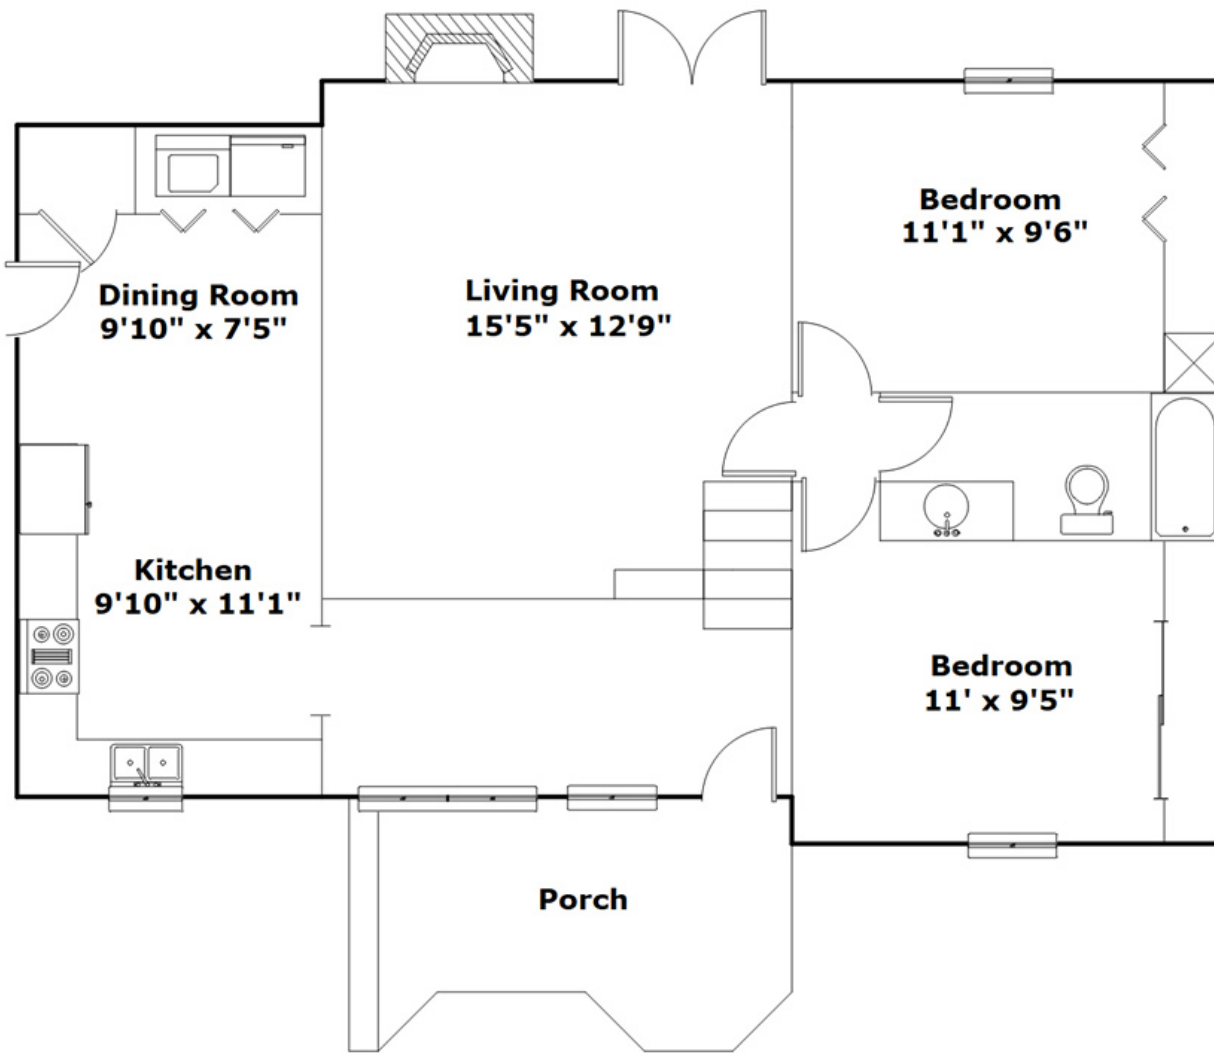

143 Minehead Ct - Irmo, SC 29063

Presenting a beautiful home for your consideration!

Property Details

3 Bedroom(s)
2 Bath(s)

SQFT

Total	1510
Main Level	998
Upper Level	512

Jim Leitherer

Office Phone: 803-915-8317
Cell Phone: 803-298-0054
jimleitherer@gmail.com

Information is deemed reliable but not guaranteed!

Drawn by: Look2 Homes Columbia
<http://www.look2homes.com/l2fp/floorplan/index.php?oid=20884>

Jim Leitherer

Office Phone: 803-915-8317
Cell Phone: 803-298-0054
jimleitherer@gmail.com