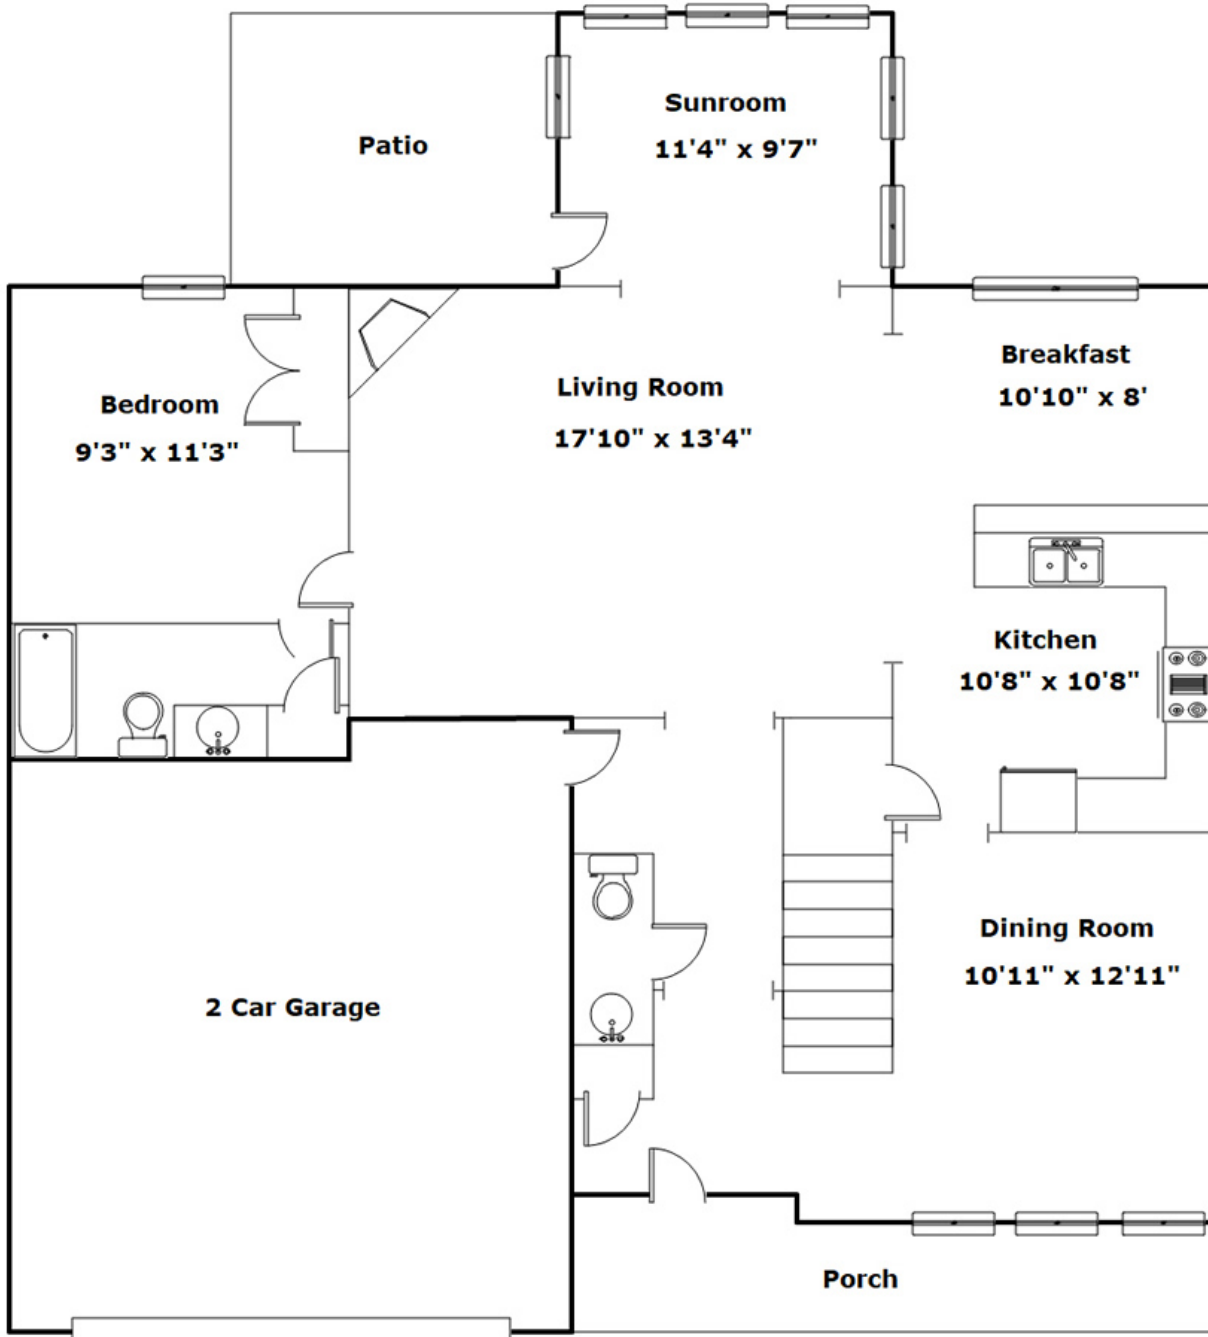

Drawn by: Look2 Homes Columbia

<http://www.look2homes.com/l2fp/floorplan/index.php?oid=20857>