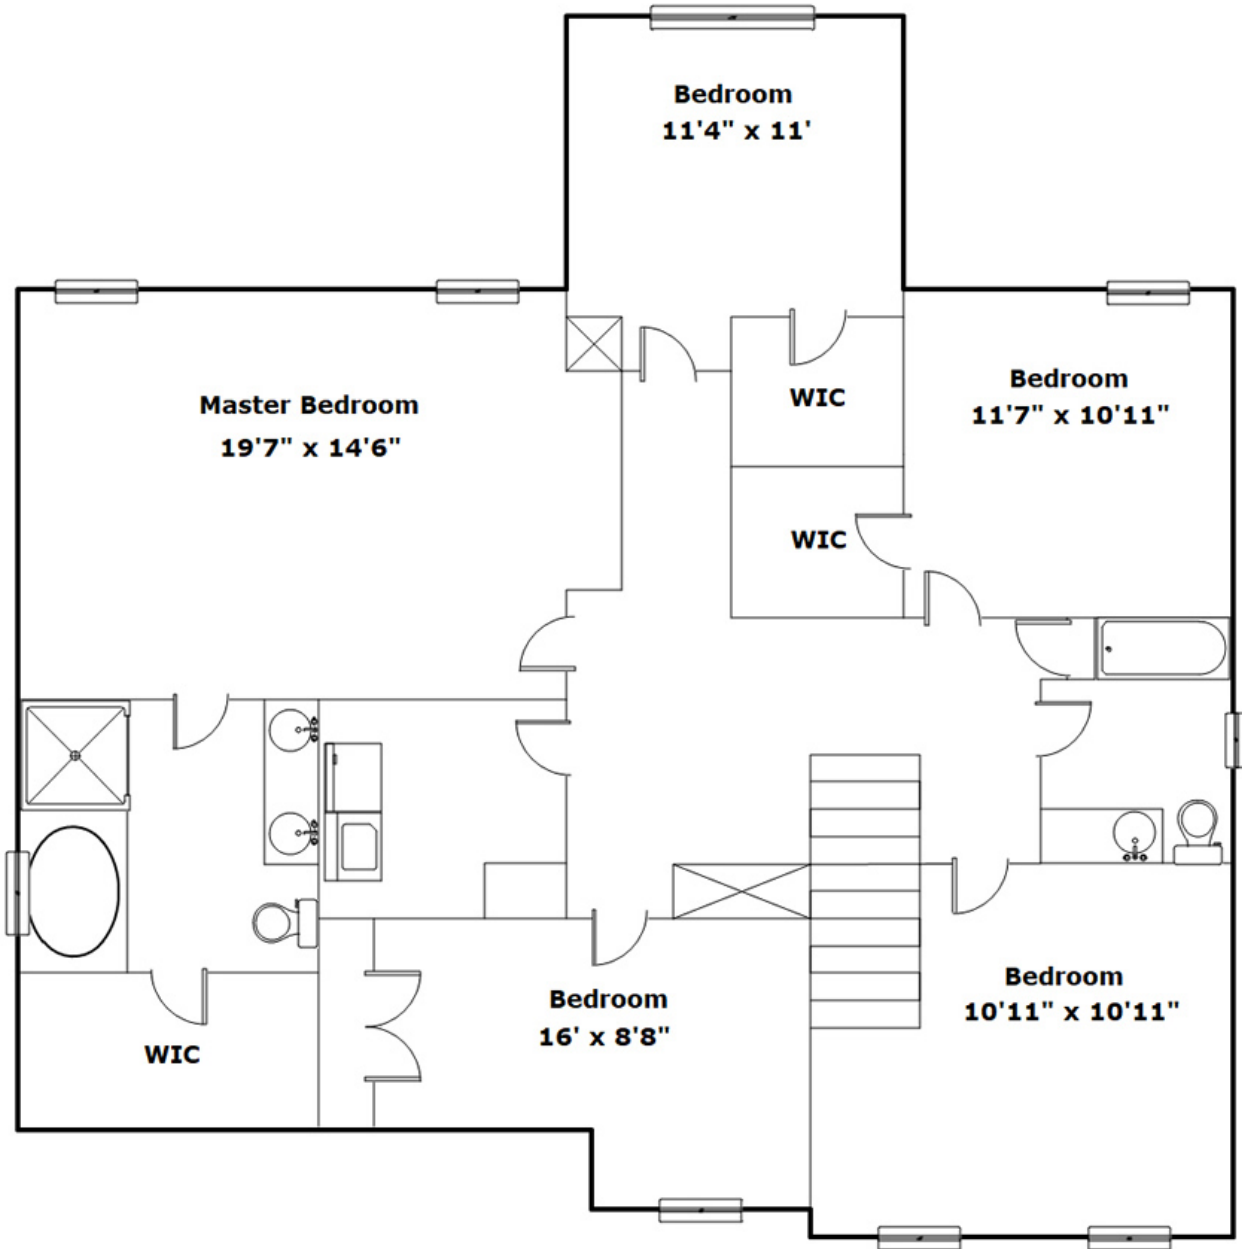

Drawn by: Look2 Homes Columbia

<http://www.look2homes.com/l2fp/floorplan/index.php?oid=20857>

Kyzer & Dooley Real Estate Team

Office Phone: 803-957-5566

Cell Phone: 803-446-5543

kyzerme@yahoo.com

Information is deemed reliable but not guaranteed!