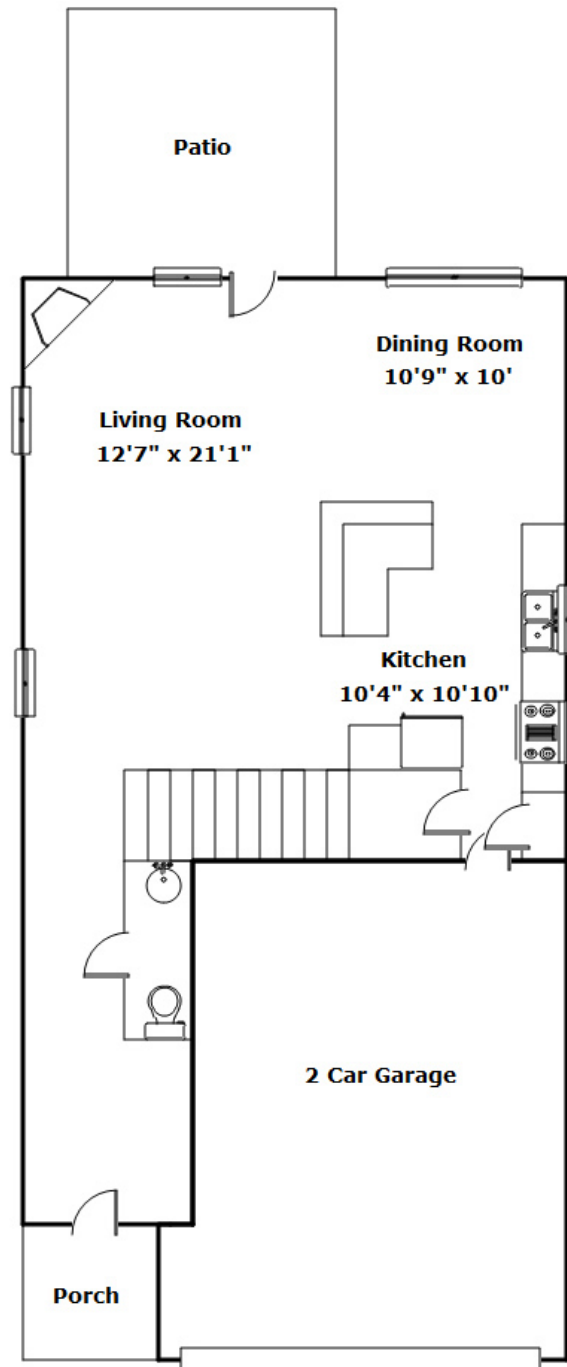

Drawn by: Look2 Homes Columbia
<http://www.look2homes.com/l2fp/floorplan/index.php?oid=20678>

Jim Leitherer

Office Phone: 803-915-8317
Cell Phone: 803-298-0054
jimleitherer@gmail.com

Information is deemed reliable but not guaranteed!