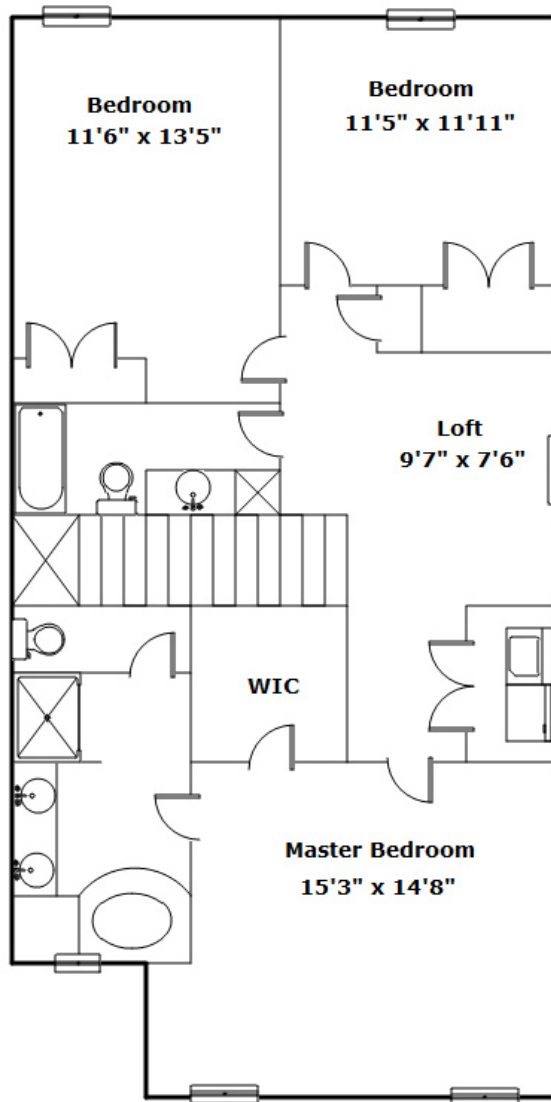

3155 Gedney Circle - Blythewood, SC 29016

Drawn by: Look2 Homes Columbia
<http://www.look2homes.com/l2fp/floorplan/index.php?oid=20678>

Jim Leitherer

Office Phone: 803-915-8317

Cell Phone: 803-298-0054

jimleitherer@gmail.com

Information is deemed reliable but not guaranteed!