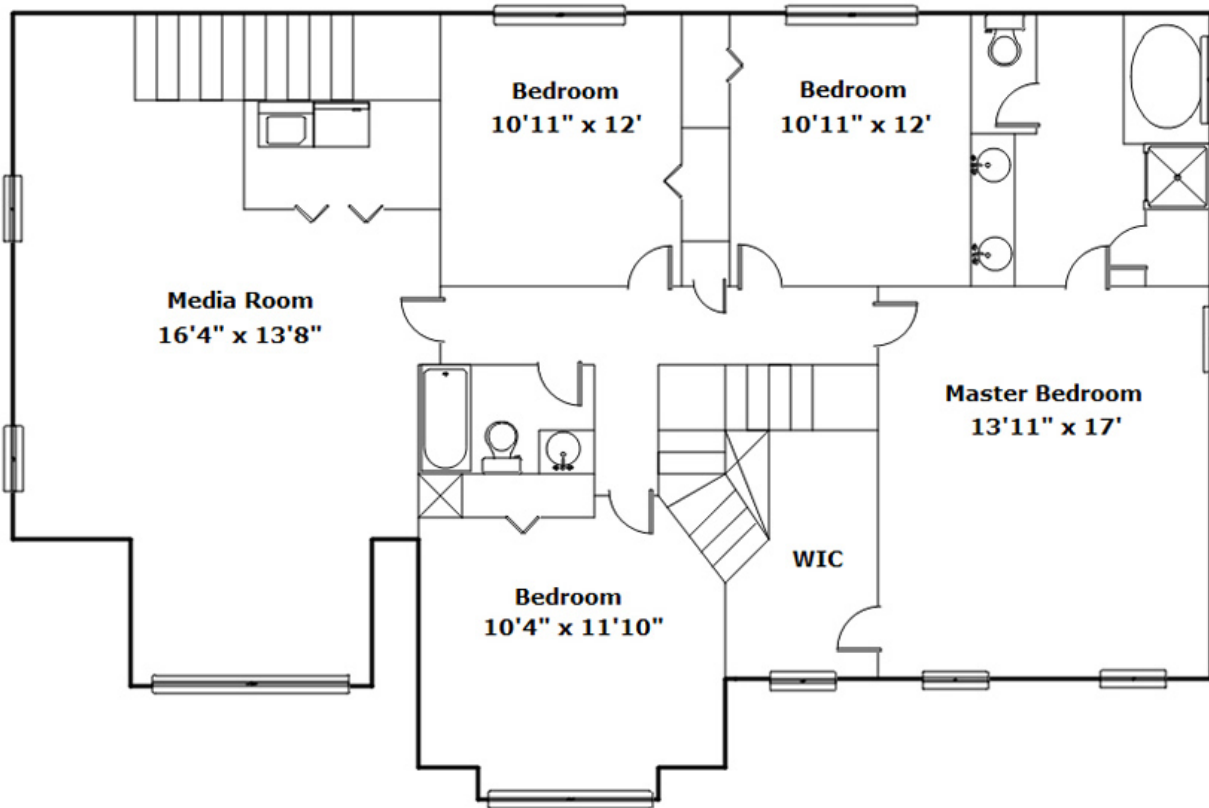

278 Baneberry Loop - Lexington, SC 29073

Drawn by: Look2 Homes Columbia

<http://www.look2homes.com/l2fp/floorplan/index.php?oid=20652>

Office Phone: 803-772-5858

Cell Phone: 803-466-6848

chris.loveland@cbrealty.com

Information is deemed reliable but not guaranteed!

COLDWELL BANKER
REALTY