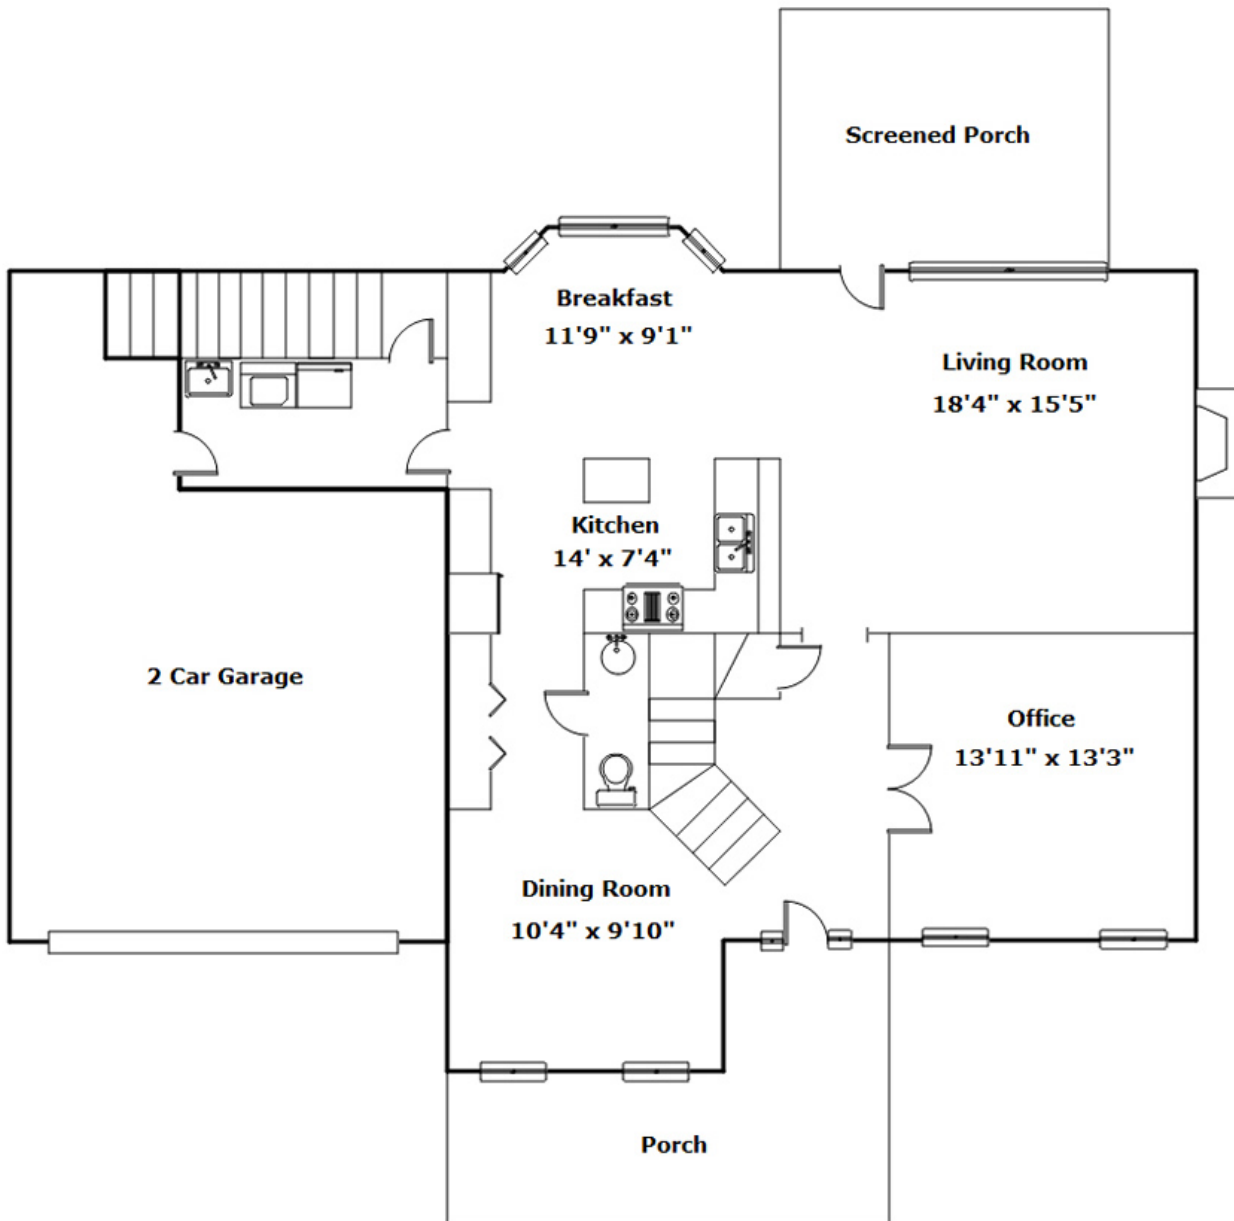

278 Baneberry Loop - Lexington, SC 29073

Drawn by: Look2 Homes Columbia

<http://www.look2homes.com/l2fp/floorplan/index.php?oid=20652>

Chris Loveland

Office Phone: 803-772-5858

Cell Phone: 803-466-6848

chris.loveland@cbrealty.com

Information is deemed reliable but not guaranteed!

COLDWELL BANKER
REALTY