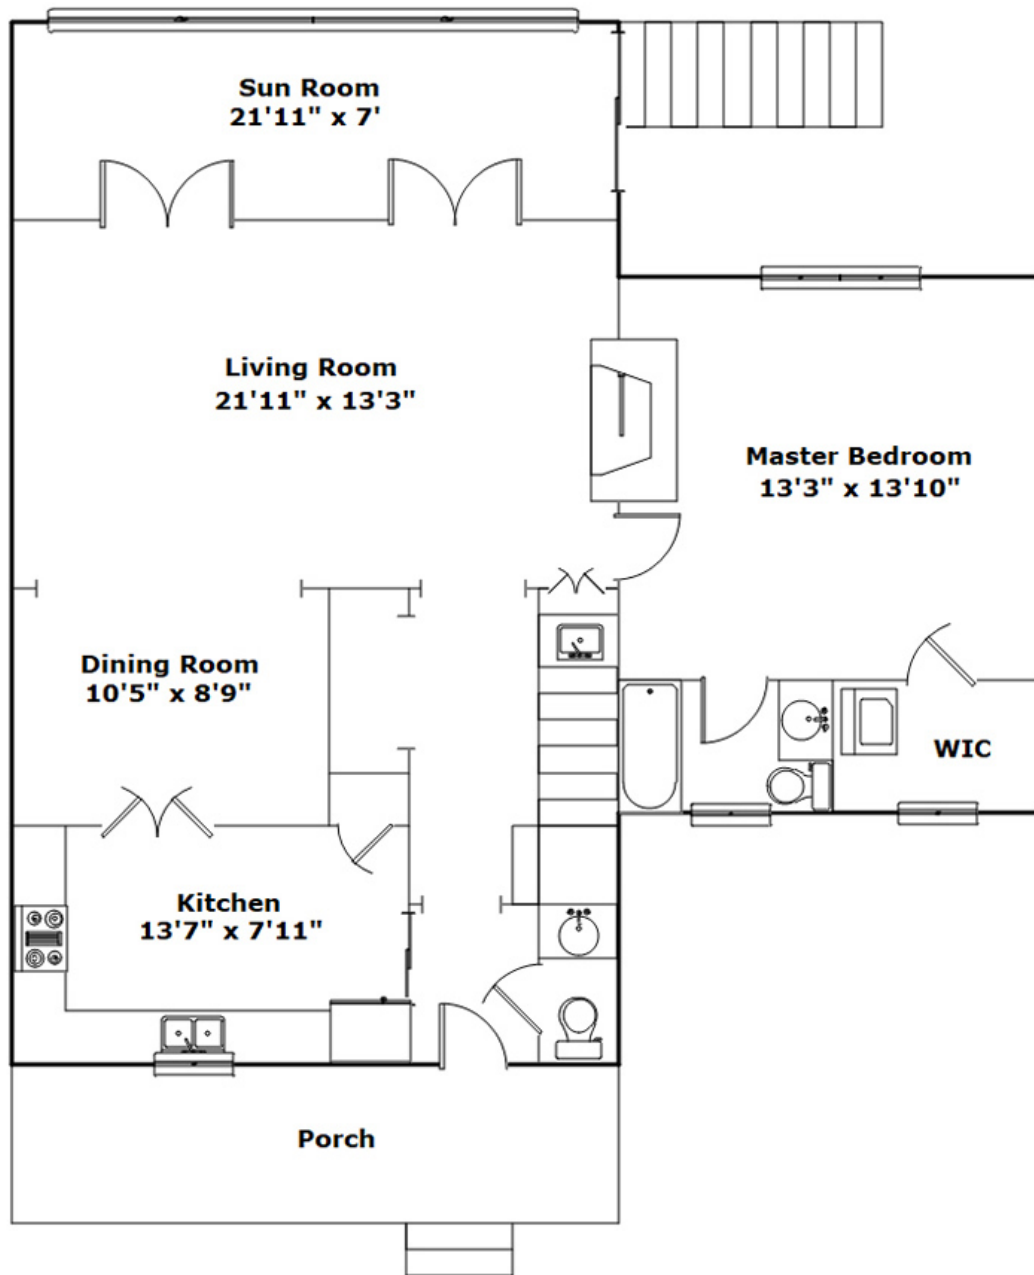

2007 Polo Ln - Camden, SC 29020

Presenting a beautiful home for your consideration!

Property Details

3 Bedroom(s)
3 Bath(s)
1 Half Bath(s)

SQFT

Total	2132
Main Level	1229
Upper Level	903

Jim Leitherer

Office Phone: 803-915-8317
Cell Phone: 803-298-0054
jimleitherer@gmail.com

Information is deemed reliable but not guaranteed!

Drawn by: Look2 Homes Columbia
<http://www.look2homes.com/l2fp/floorplan/index.php?oid=20602>

Jim Leitherer
Office Phone: 803-915-8317
Cell Phone: 803-298-0054
jimleitherer@gmail.com