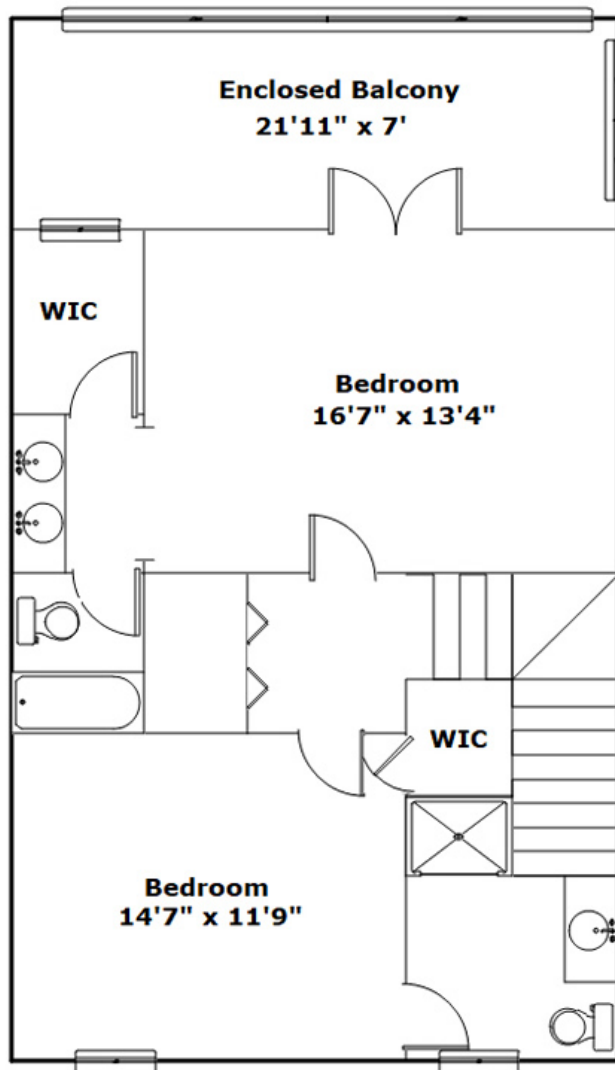

Information is deemed reliable but not guaranteed!

Drawn by: Look2 Homes Columbia
<http://www.look2homes.com/l2fp/floorplan/index.php?oid=20602>

Jim Leitherer
Office Phone: 803-915-8317
Cell Phone: 803-298-0054
jimleitherer@gmail.com

Information is deemed reliable but not guaranteed!

Drawn by: Look2 Homes Columbia
<http://www.look2homes.com/l2fp/floorplan/index.php?oid=20602>

Jim Leitherer

Office Phone: 803-915-8317

Cell Phone: 803-298-0054