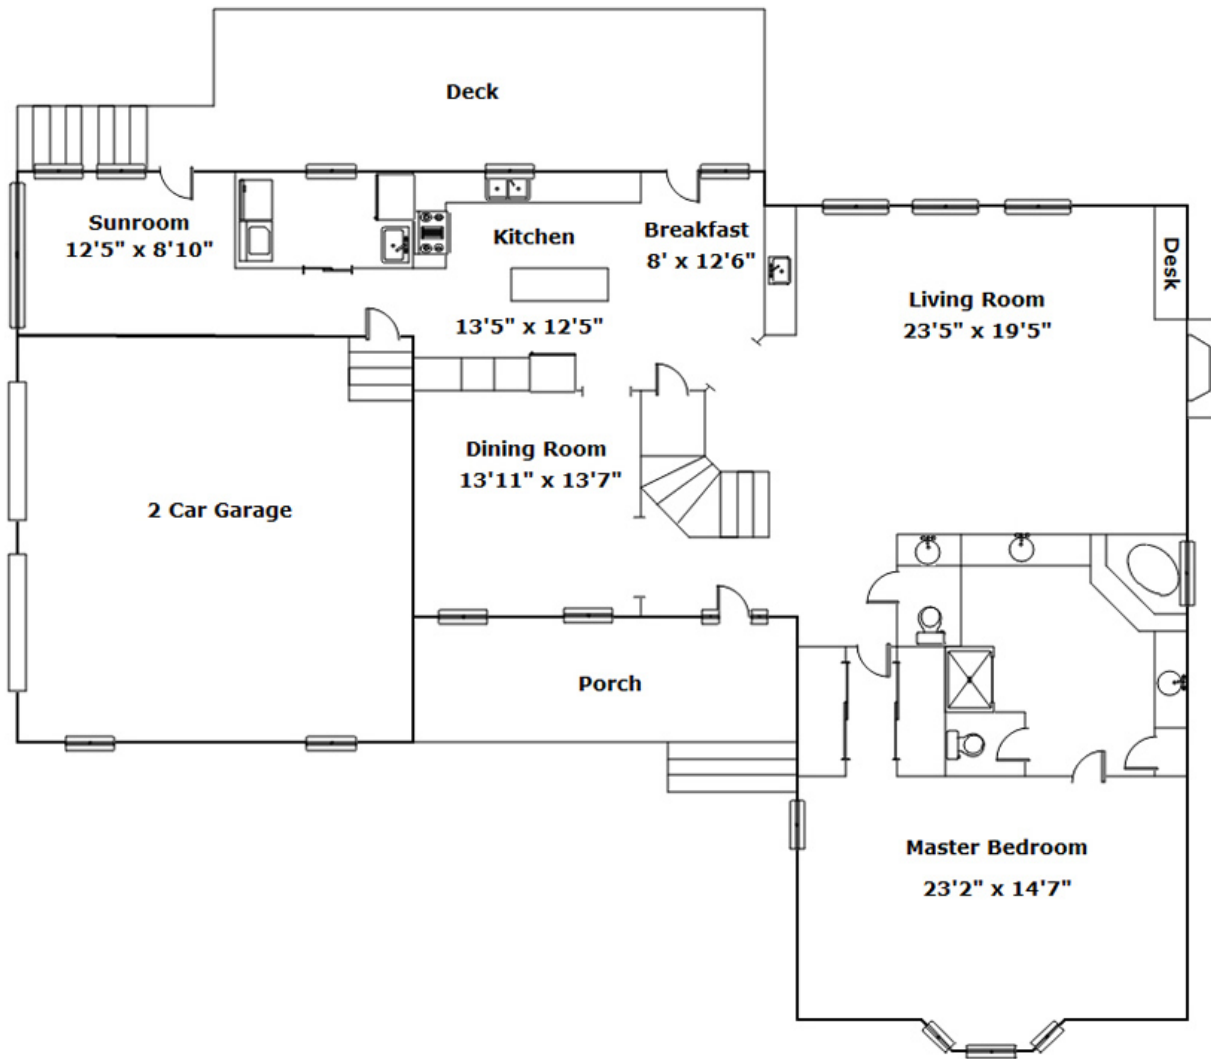

490 Chapel Creek Dr - Santee, SC 29142