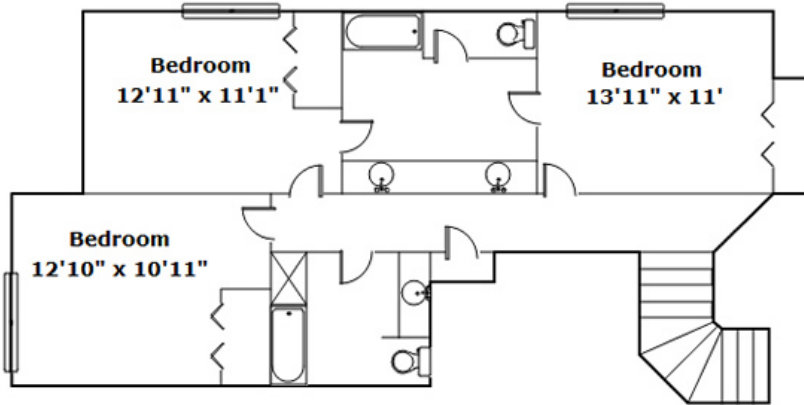

490 Chapel Creek Dr - Santee, SC 29142