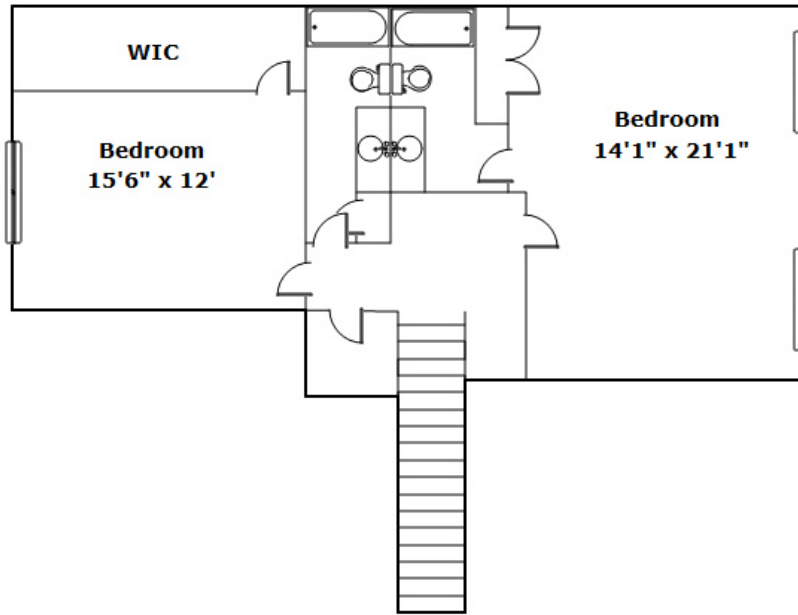

392 Summersweet Ct - Blythewood, SC 29016

Drawn by: Look2 Homes Columbia

<http://www.look2homes.com/l2fp/floorplan/index.php?oid=20544>

Jimmy Murray

Office Phone: 803-799-8035

Cell Phone: 803-260-1818

jimmy.murray@cbscarolinas.com

Information is deemed reliable but not guaranteed!

COLDWELL BANKER
REALTY