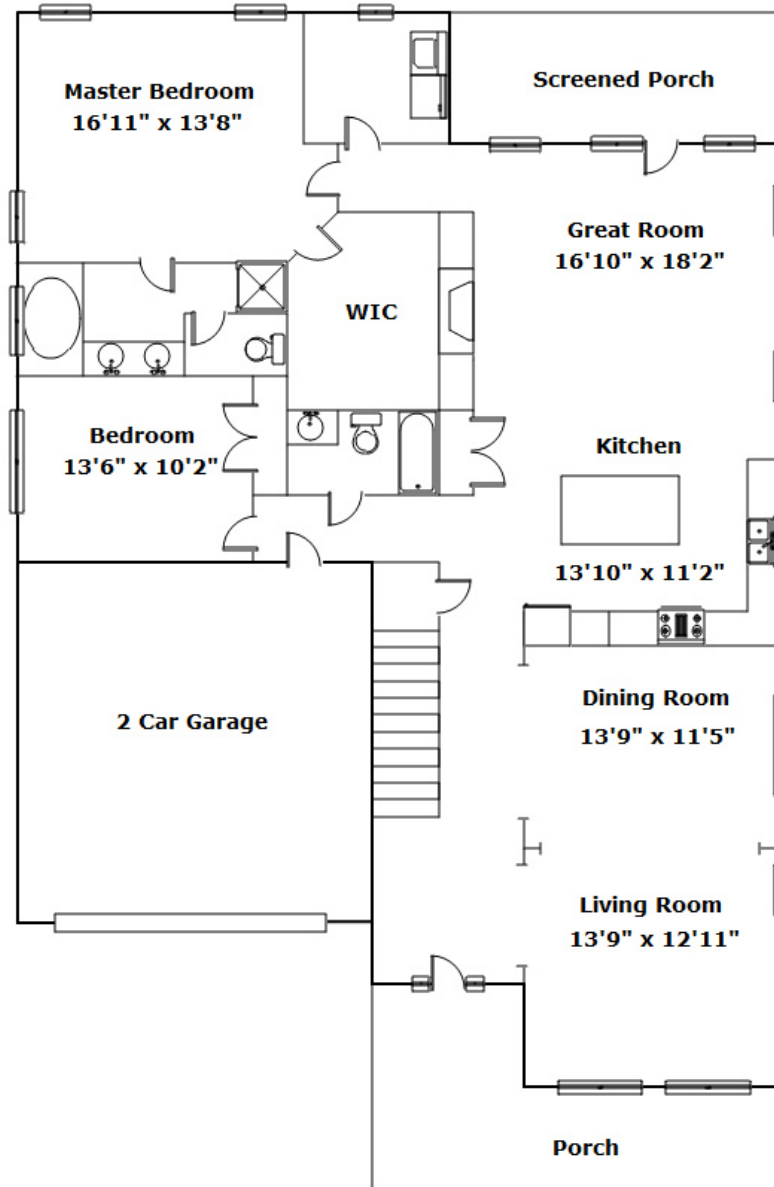

392 Summersweet Ct - Blythewood, SC 29016

Drawn by: Look2 Homes Columbia

<http://www.look2homes.com/l2fp/floorplan/index.php?oid=20544>

Jimmy Murray

Office Phone: 803-799-8035

Cell Phone: 803-260-1818

jimmy.murray@cbcarolinas.com

Information is deemed reliable but not guaranteed!

COLDWELL BANKER
REALTY