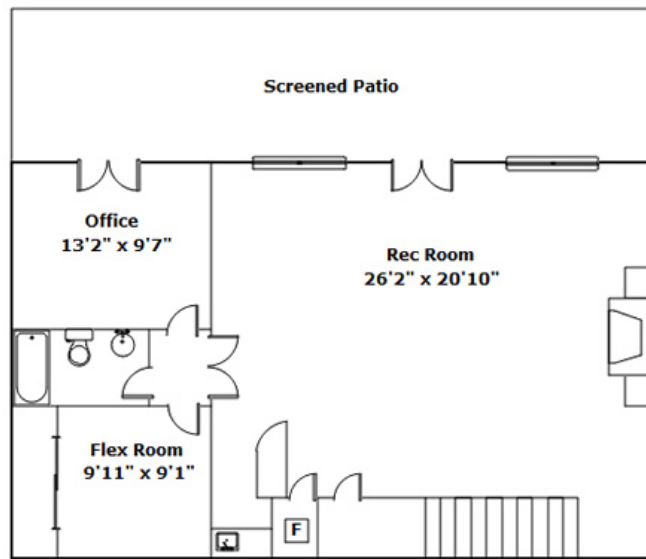

Samantha Crider

Cell Phone: 803.707.5708

myrealtorsamanthacrider@gmail.com

Information is deemed reliable but not guaranteed!

1090 Chapel Branch Rd - Santee, SC 29142

Drawn by: Look2 Homes Columbia

<http://www.look2homes.com/l2fp/floorplan/index.php?oid=20514>