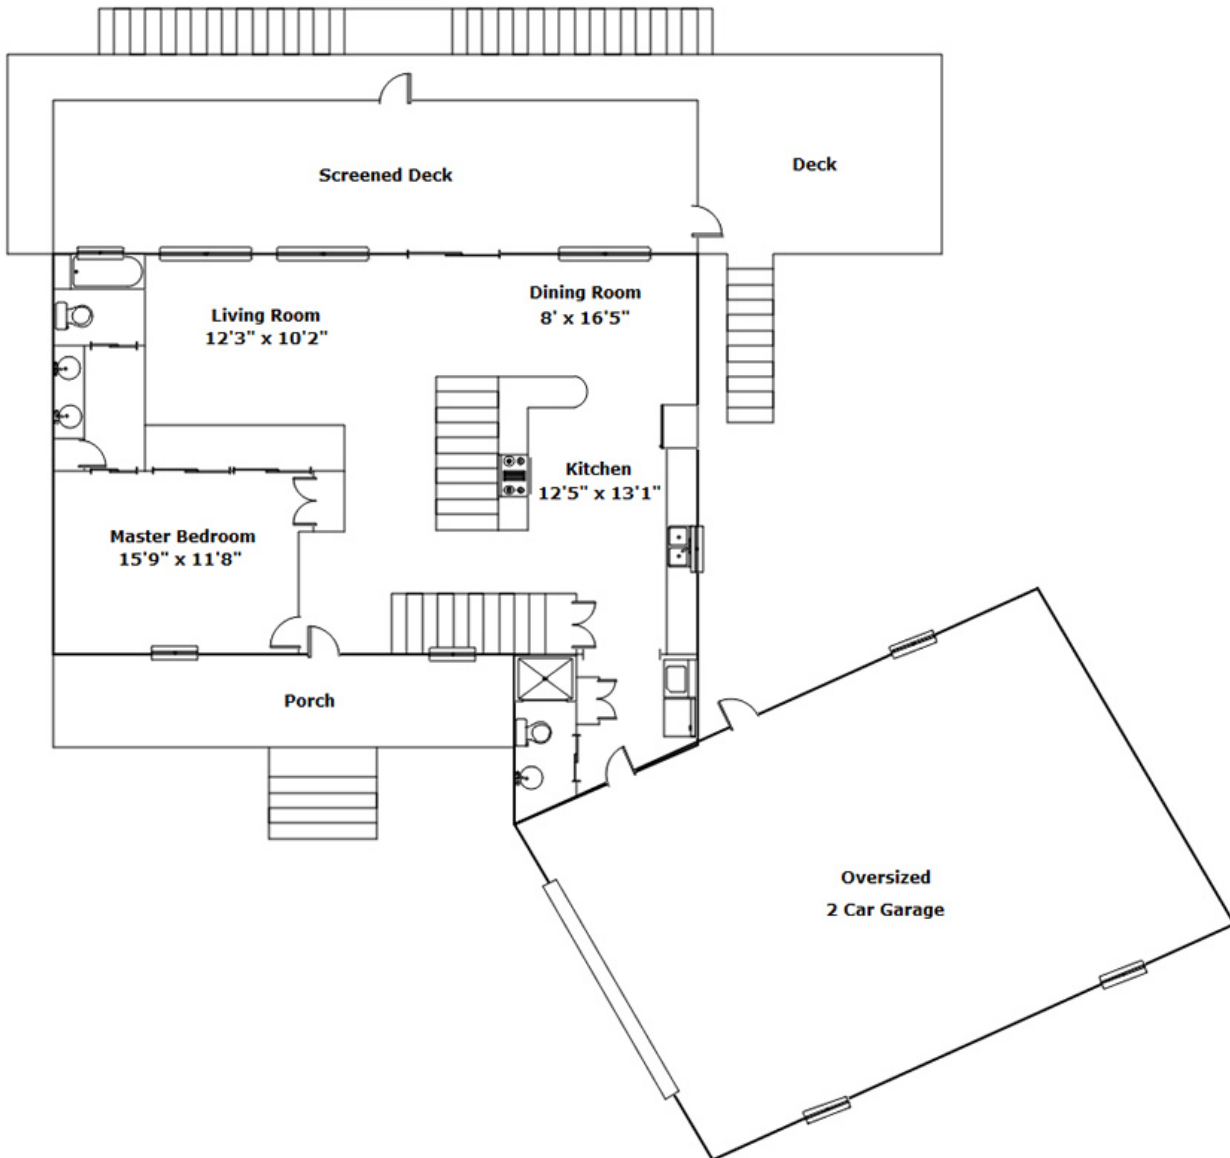

1090 Chapel Branch Rd - Santee, SC 29142