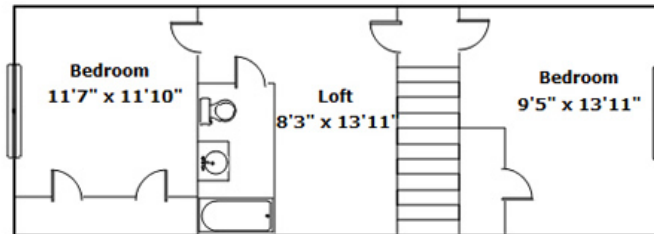

1090 Chapel Branch Rd - Santee, SC 29142