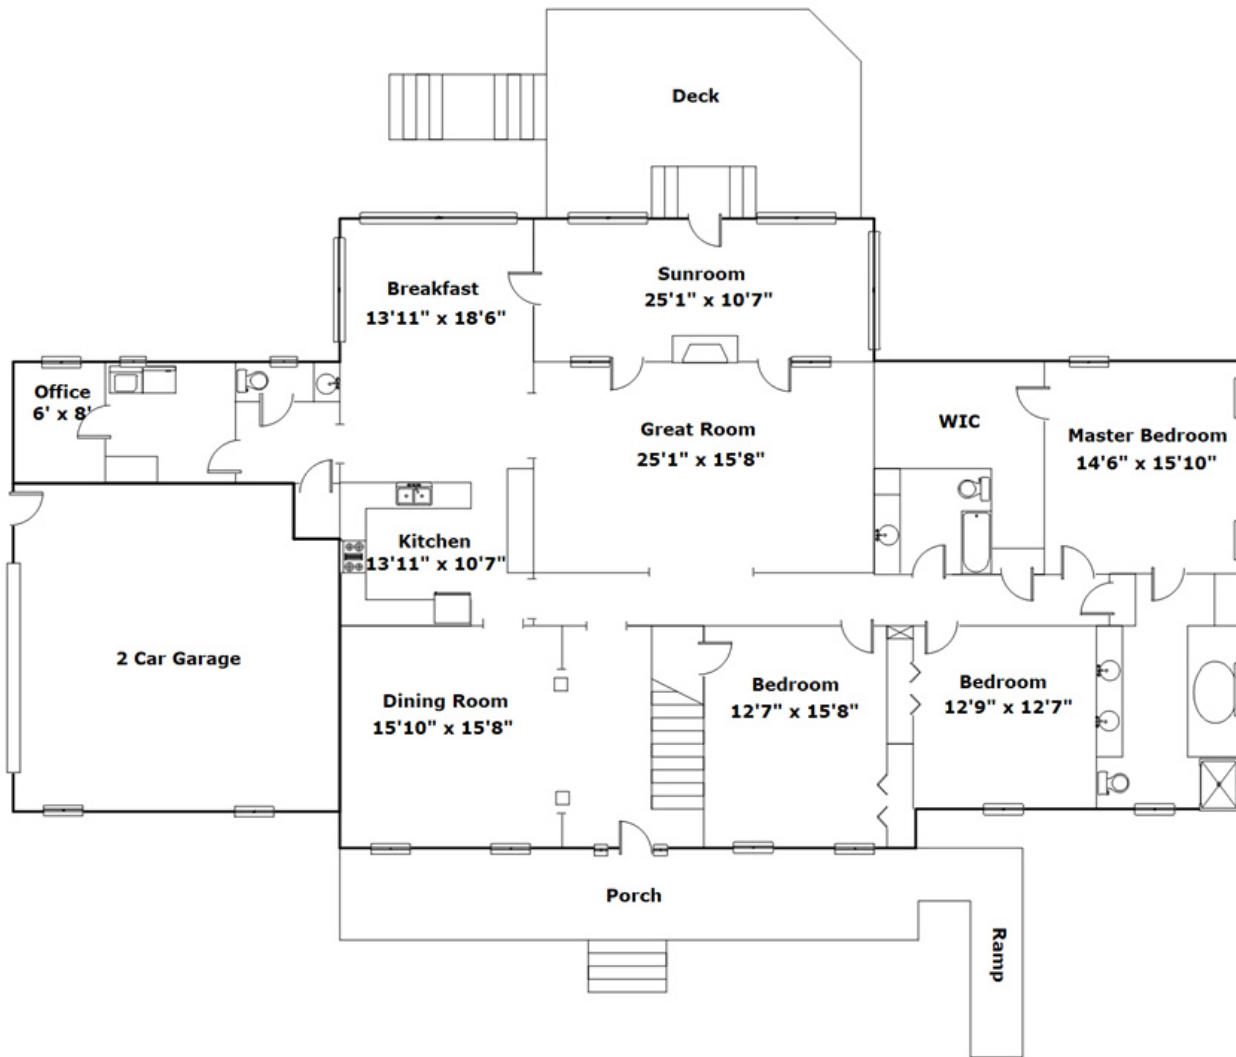

192 Pineview Church Rd - Blythewood, SC 29016

Drawn by: Look2 Homes Columbia

<http://www.look2homes.com/l2fp/floorplan/index.php?oid=20351>

Carolyn Green

Office Phone: 803-754-8222

Cell Phone: 803-331-5402

cgreen@cbscarolinas.com

<http://www.browsecolumbiahomes.com/>

COLDWELL BANKER
REALTY

Information is deemed reliable but not guaranteed!