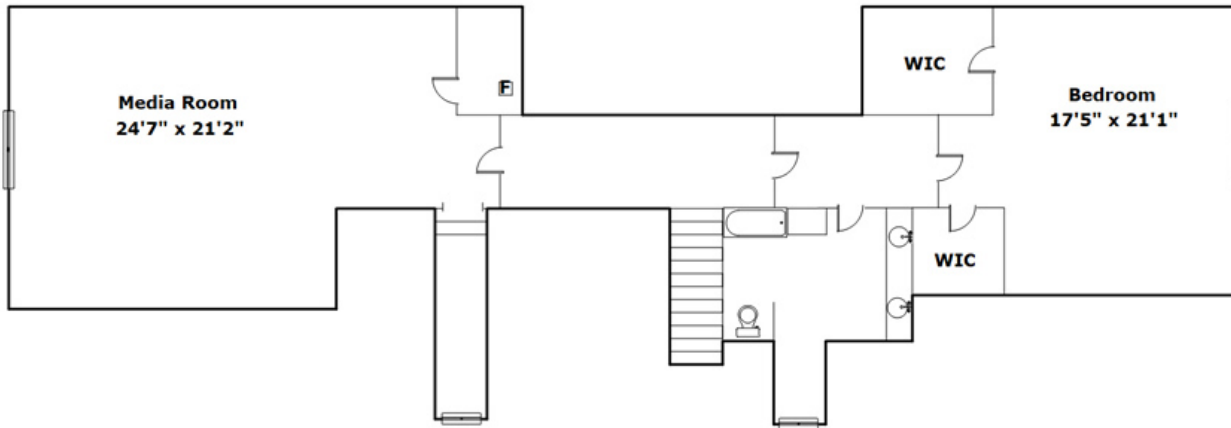

192 Pineview Church Rd - Blythewood, SC 29016

Drawn by: Look2 Homes Columbia

<http://www.look2homes.com/l2fp/floorplan/index.php?oid=20351>

Carolyn Green

Office Phone: 803-754-8222

Cell Phone: 803-331-5402

cgreen@cbscarolinas.com

<http://www.browsecolumbiahomes.com/>

Information is deemed reliable but not guaranteed!

COLDWELL BANKER
REALTY