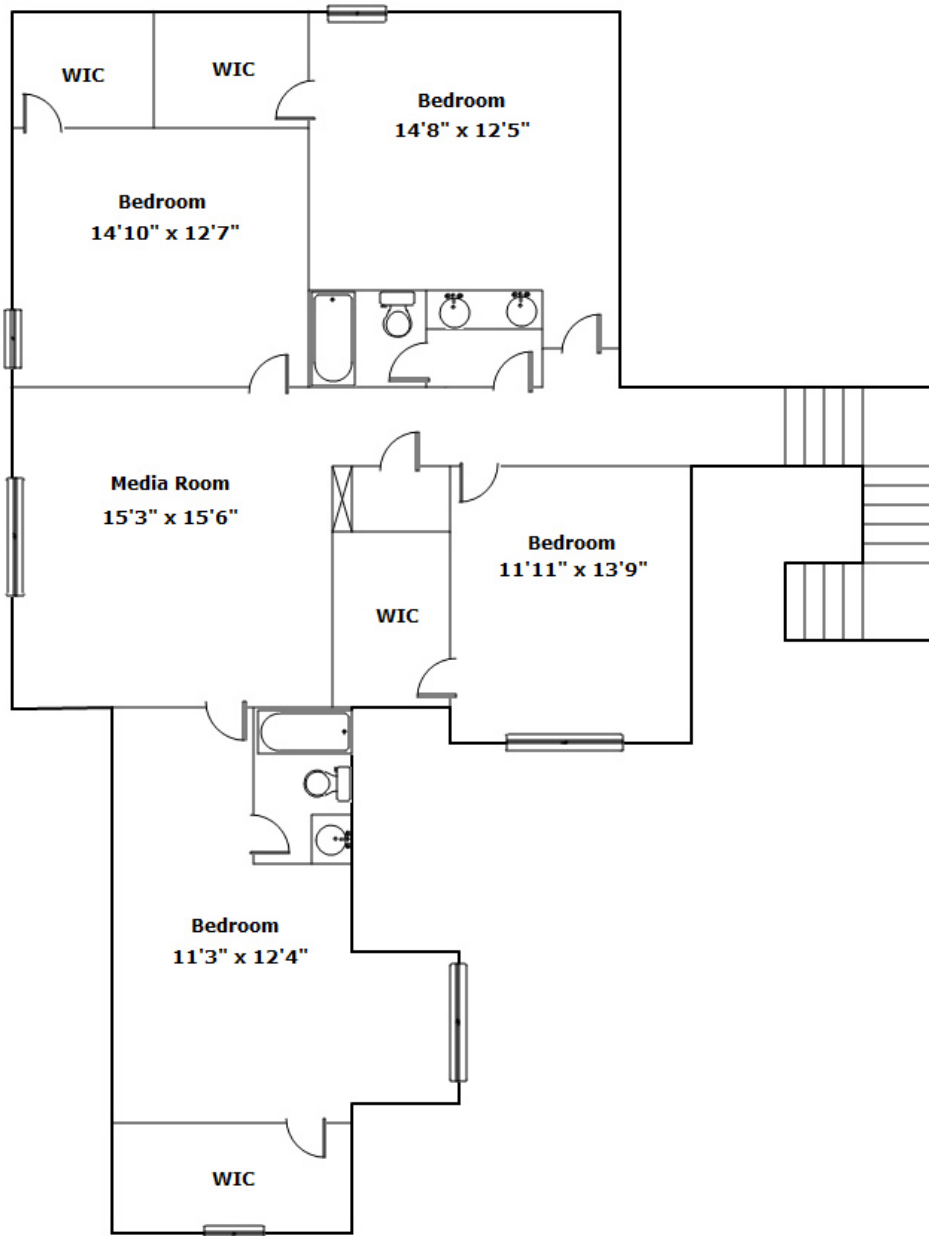

557 Marsh Pointe Dr - Columbia, SC 29229

Drawn by: Look2 Homes Columbia

<http://www.look2homes.com/l2fp/floorplan/index.php?oid=20335>

Coe Hankinson

Office Phone: 803-799-8035

Cell Phone: 803-606-1097

coe@coehankinson.com

Information is deemed reliable but not guaranteed!