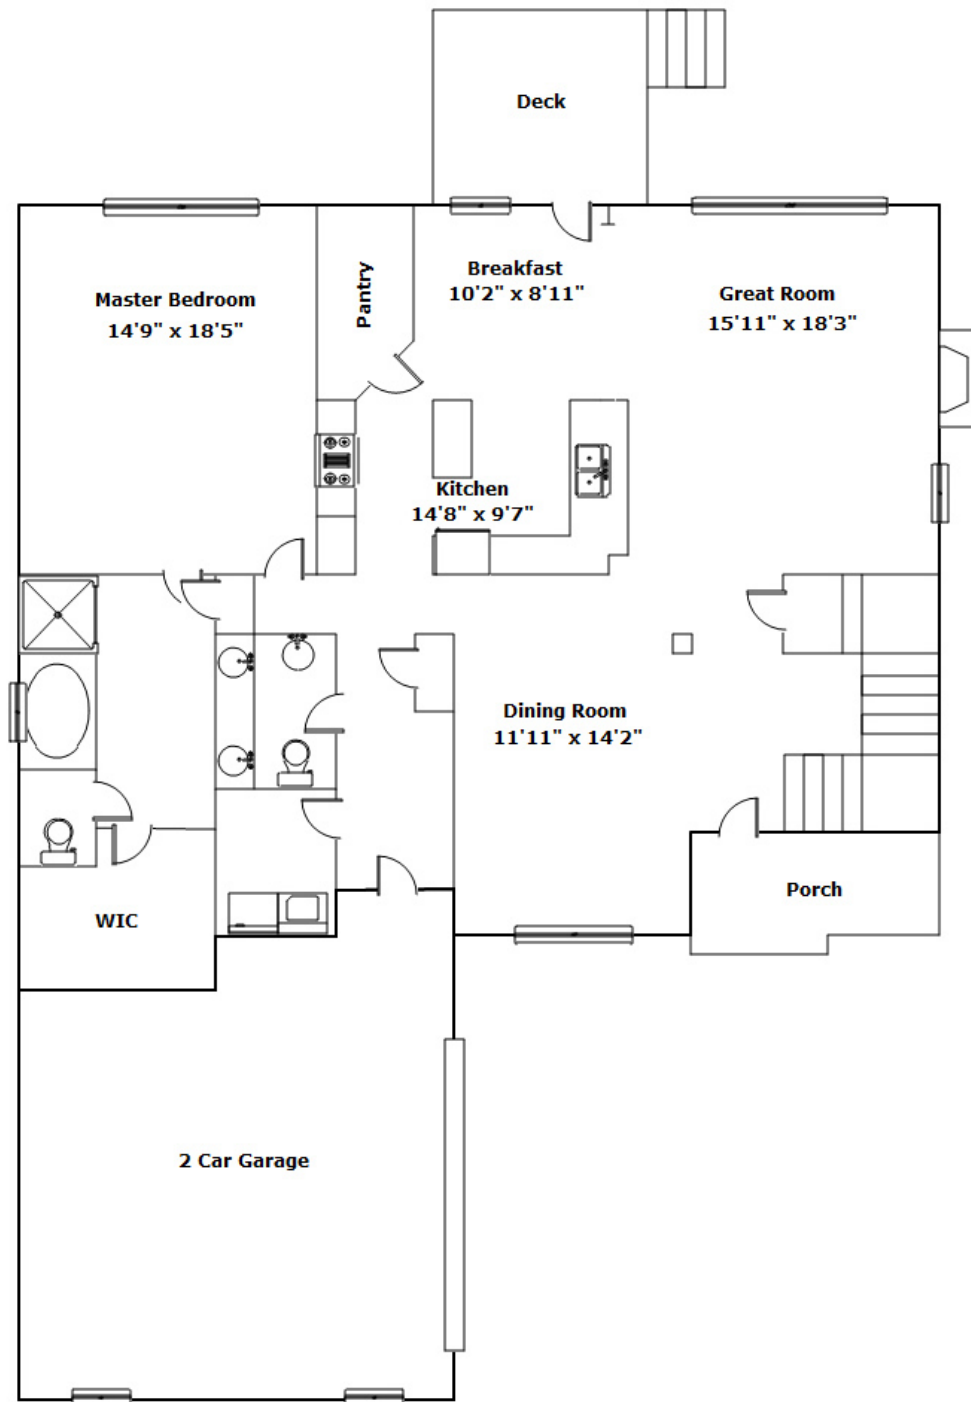

## Property Details

5 Bedroom(s)  
3 Bath(s)  
1 Half Bath(s)

## SQFT

Total	3397
Main Level	1720
Upper Level	1677
Garage	517

**Coe Hankinson**

Office Phone: 803-799-8035  
Cell Phone: 803-606-1097  
coe@coehankinson.com

Information is deemed reliable but not guaranteed!