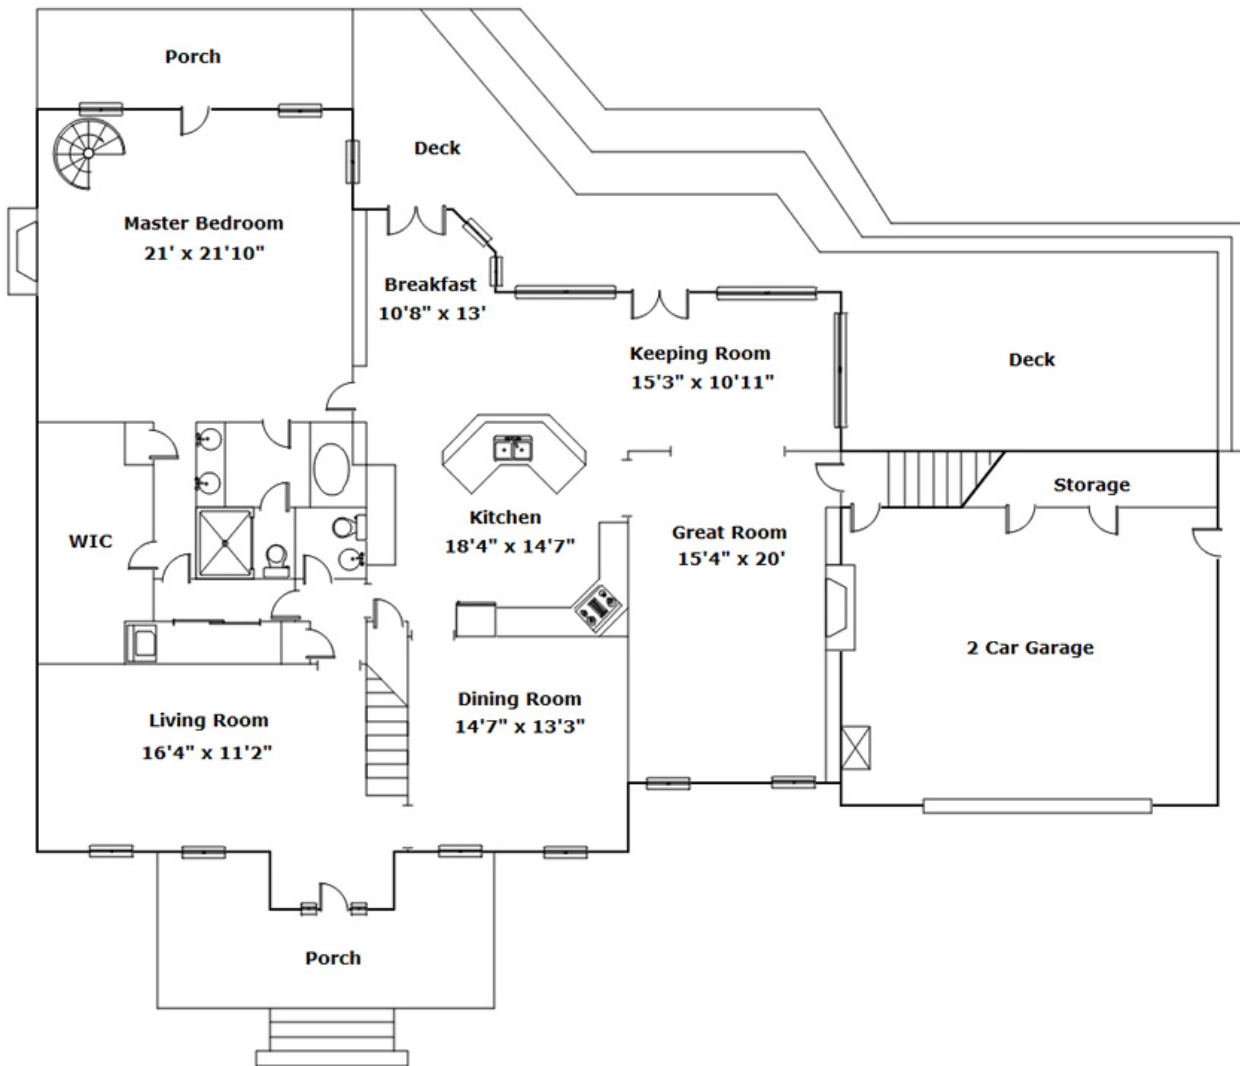

Drawn by: Look2 Homes Columbia - appraisal square footage
<http://www.look2homes.com/l2fp/floorplan/index.php?oid=20309>

Dana Wolfe

Cell Phone: 803.446.9992

dana@wolfeandtaylor.com

Information is deemed reliable but not guaranteed!

**Wolfe &
Taylor**
REALTORS SINCE 1945