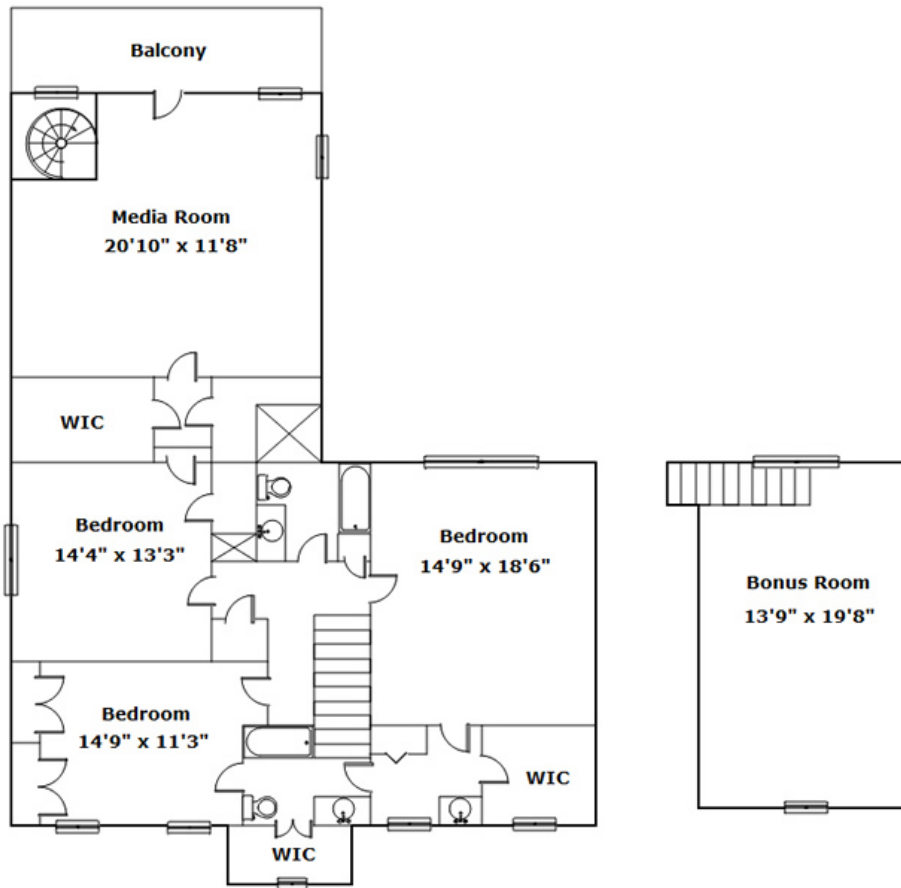

1627 Woodlake Dr - Columbia, SC 29206

**Presenting a beautiful home for your consideration!**

**Property Details**

4 Bedroom(s)  
3 Bath(s)  
1 Half Bath(s)

**SQFT**

Total	4672
Main Level	2562
Upper Level	1613
FROG	364
Garage	620

**Drawn by:** Look2 Homes Columbia - appraisal square footage  
<http://www.look2homes.com/l2fp/floorplan/index.php?oid=20309>

**Dana Wolfe**

Cell Phone: 803.446.9992

[dana@wolfeandtaylor.com](mailto:dana@wolfeandtaylor.com)