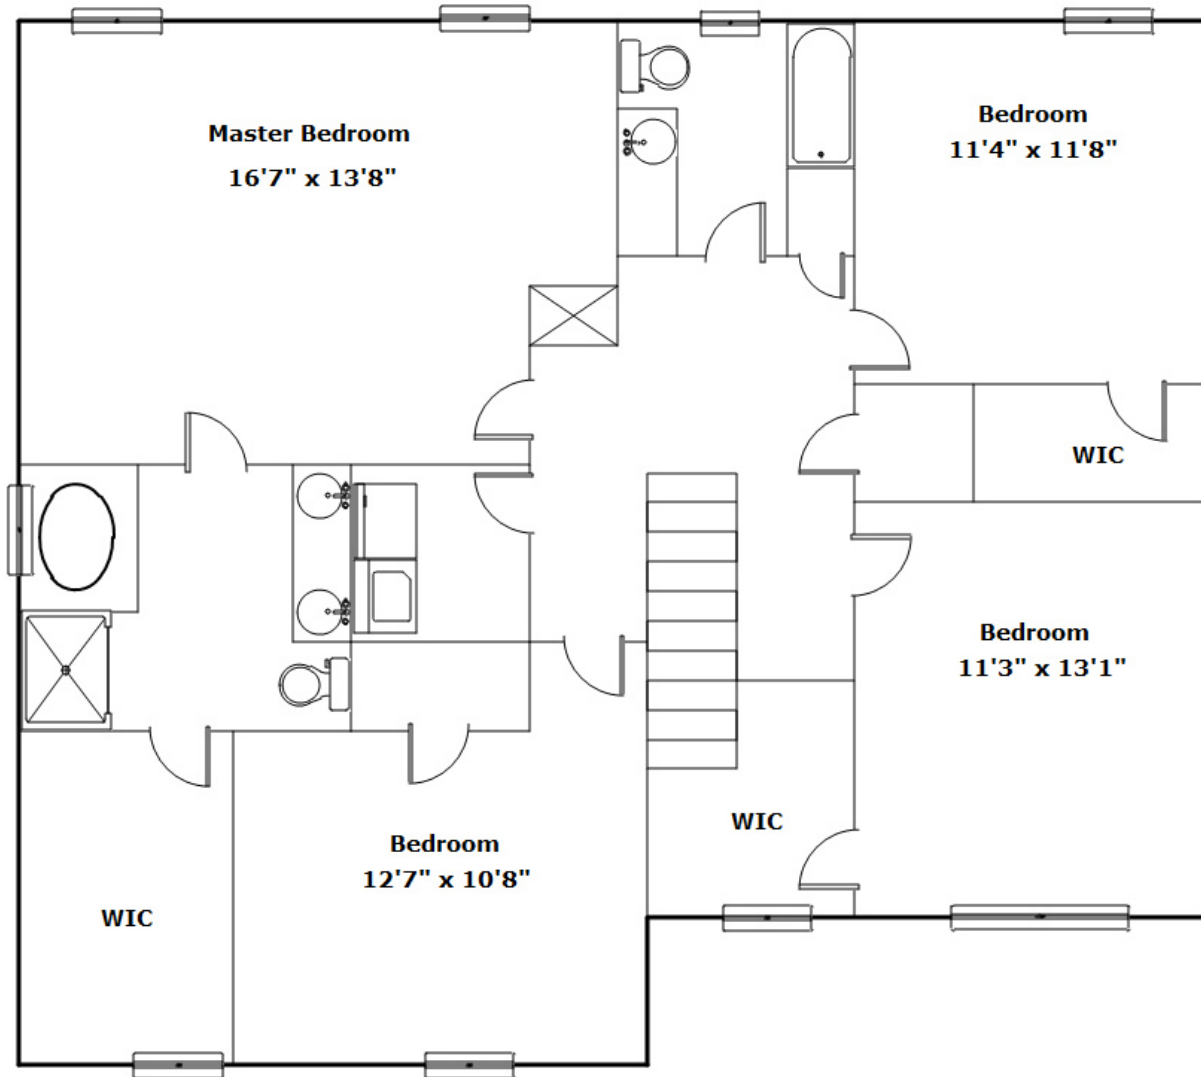

360 Peppercorn Way - Columbia, SC 29223

Drawn by: Look2 Homes Columbia

<http://www.look2homes.com/l2fp/floorplan/index.php?oid=20300>

Michelle Sligh-Peters

Cell Phone: 803-477-0200

michelle@keystoneblueteam.com

Information is deemed reliable but not guaranteed!

kw
KELLERWILLIAMS