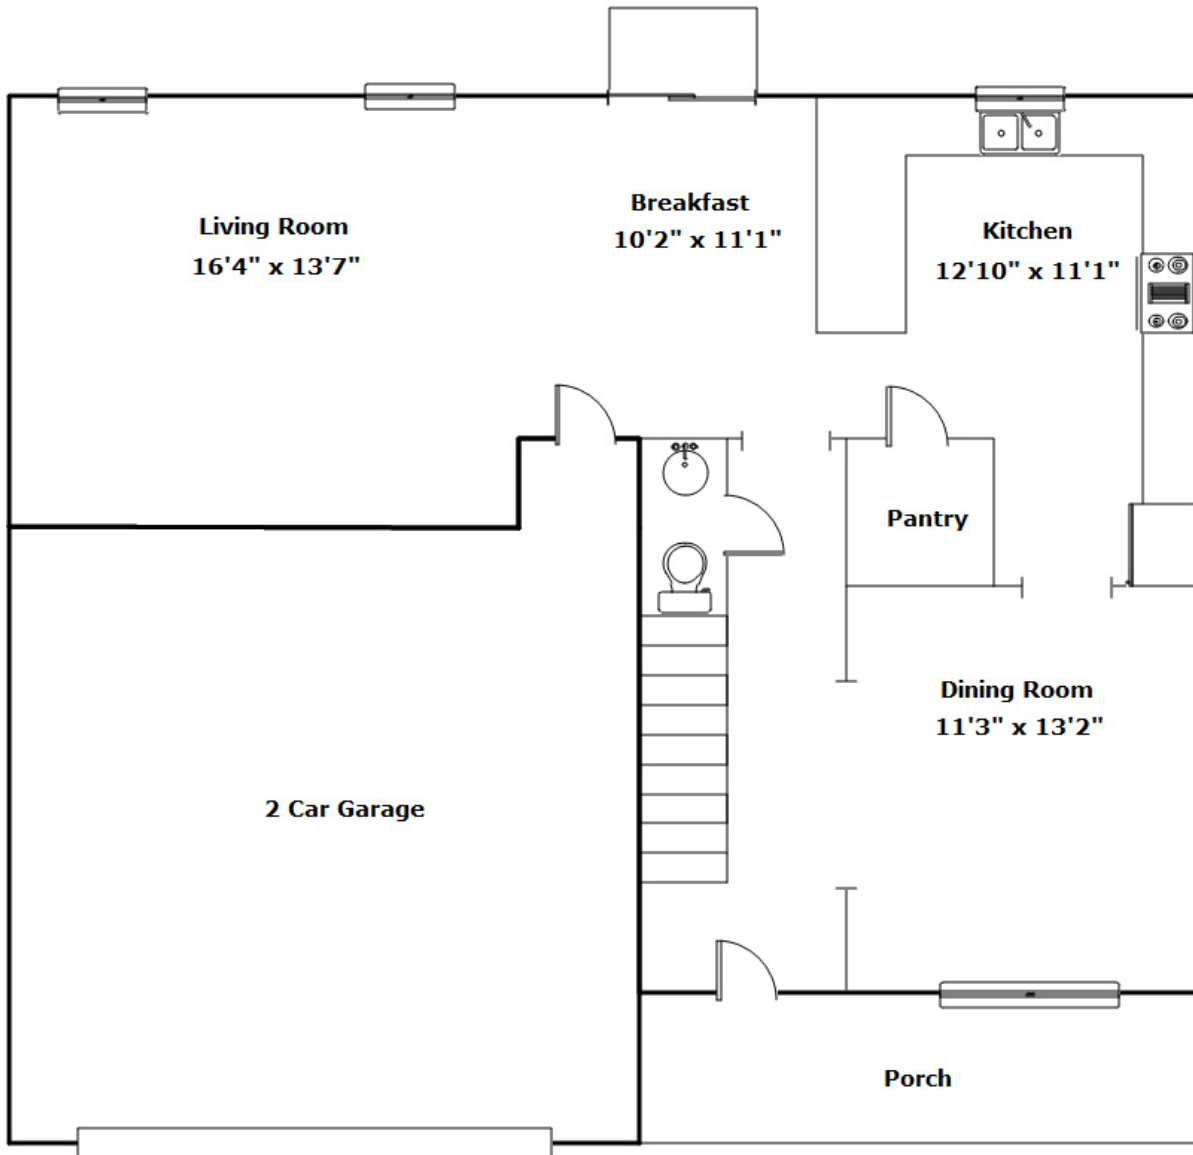

360 Peppercorn Way - Columbia, SC 29223

Presenting a beautiful home for your consideration!

Property Details

4 Bedroom(s)
2 Bath(s)
1 Half Bath(s)

SQFT

| | |
|-------------|------|
| Total | 2192 |
| Main Level | 871 |
| Upper Level | 1321 |
| Garage | 455 |

Michelle Sligh-Peters

Cell Phone: 803-477-0200

michelle@keystoneblueteam.com

Information is deemed reliable but not guaranteed!

360 Peppercorn Way - Columbia, SC 29223

Drawn by: Look2 Homes Columbia
<http://www.look2homes.com/l2fp/floorplan/index.php?oid=20300>