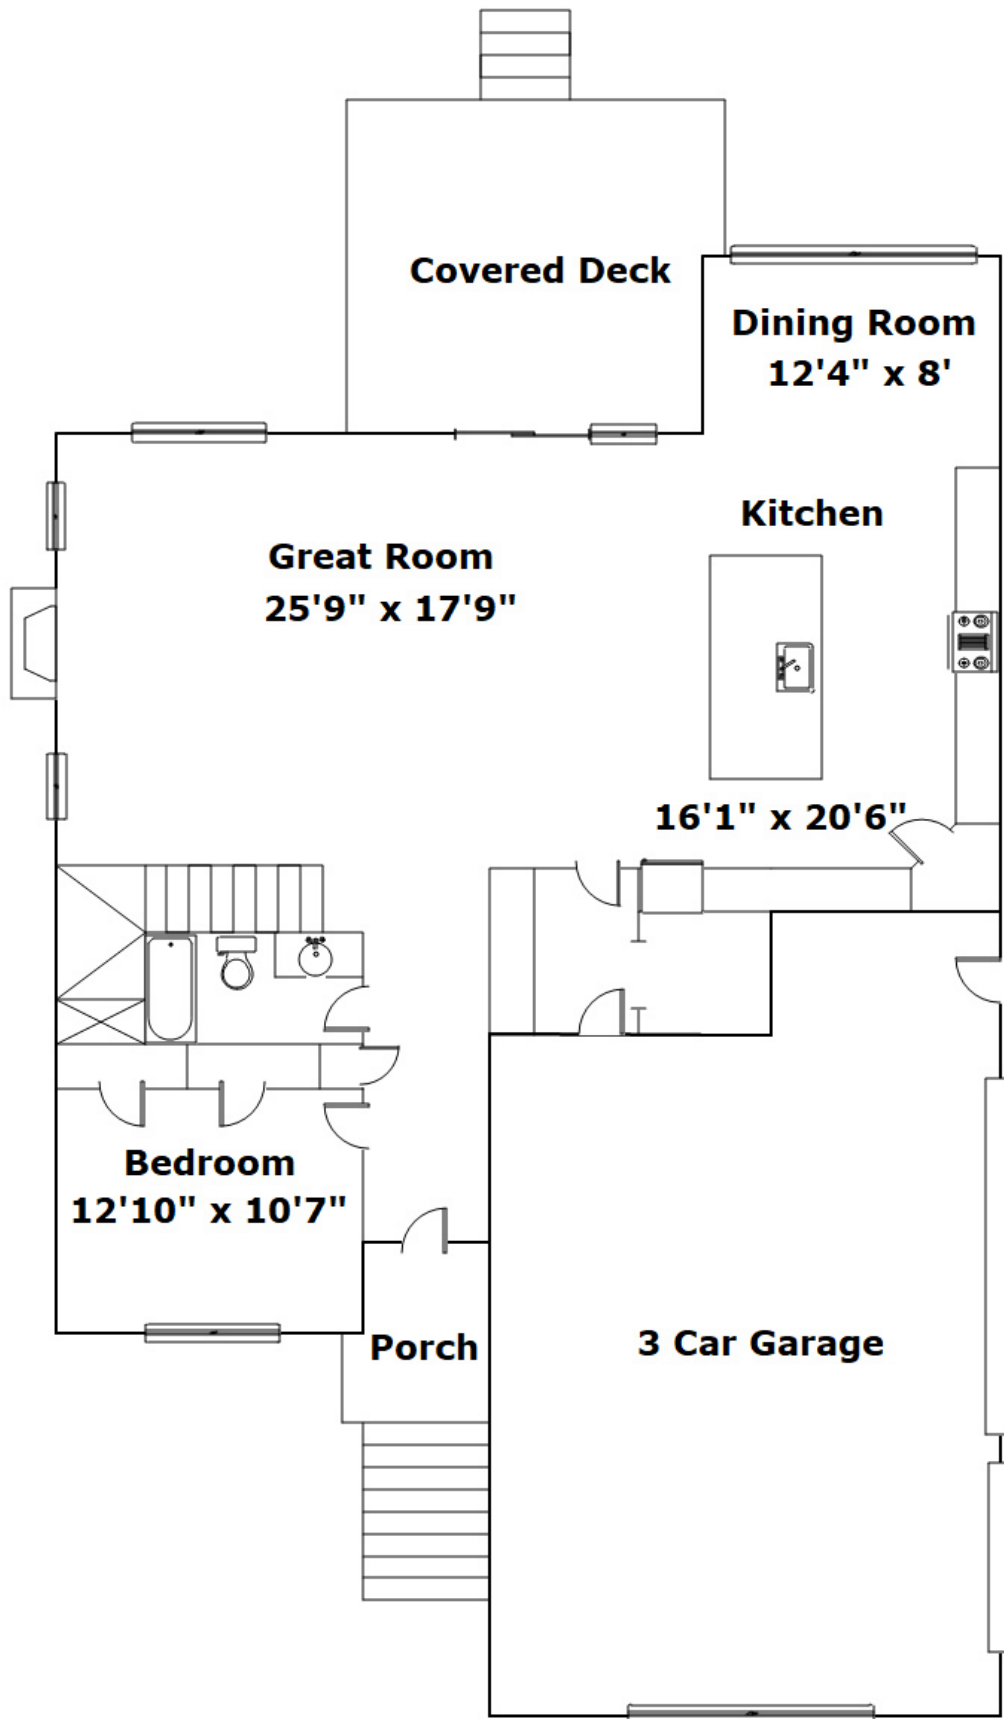

Drawn by: Look2 Homes Columbia

<http://www.look2homes.com/l2fp/floorplan/index.php?oid=20297>