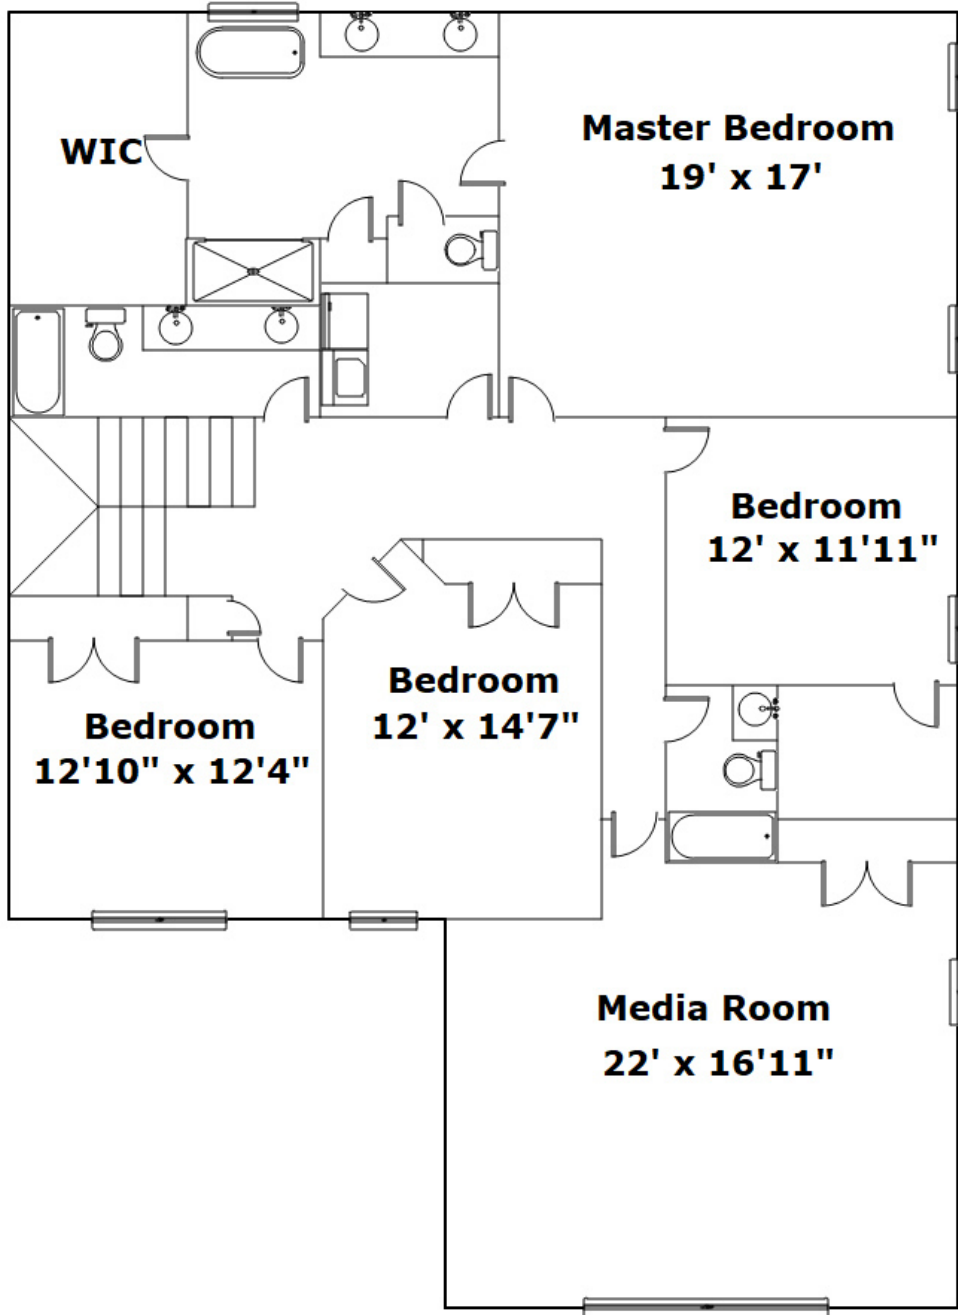

The Hollandale by Keystone Custom Builders - Elgin, SC 29045

Drawn by: Look2 Homes Columbia
<http://www.look2homes.com/l2fp/floorplan/index.php?oid=20297>

Ashton Hambright
Cell Phone: 803-960-1446
ashton.hambright@cbcarolinas.com
<http://ashton.cbintouch.com>

Information is deemed reliable but not guaranteed!

COLDWELL BANKER
REALTY