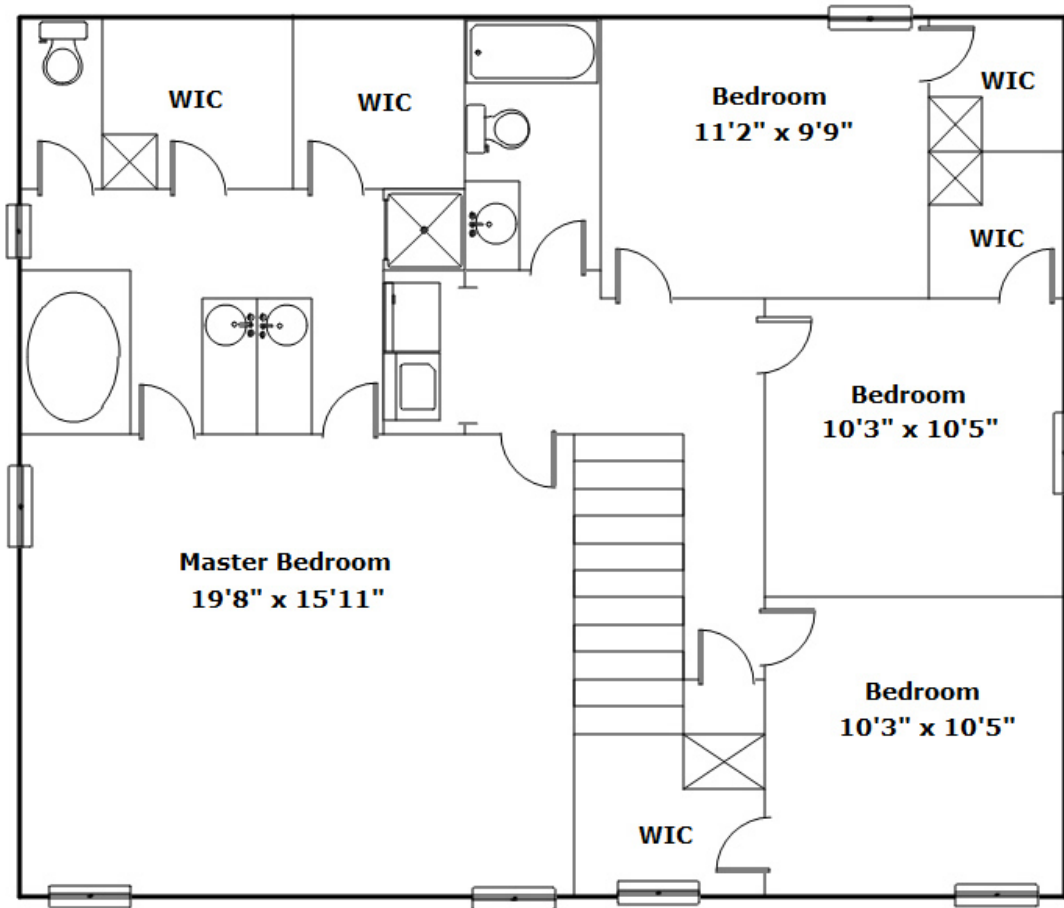

1112 Turning Leaf Dr - Hopkins, SC 29061

Presenting a beautiful home for your consideration!

Property Details

4 Bedroom(s)
2 Bath(s)
1 Half Bath(s)

SQFT

Total	2075
Main Level	836
Upper Level	1239
Garage	404

Drawn by: Look2 Homes Columbia
<http://www.look2homes.com/l2fp/floorplan/index.php?oid=20162>

Jim Leitherer

Office Phone: 803-915-8317

Cell Phone: 803-298-0054

jimleitherer@gmail.com

Information is deemed reliable but not guaranteed!