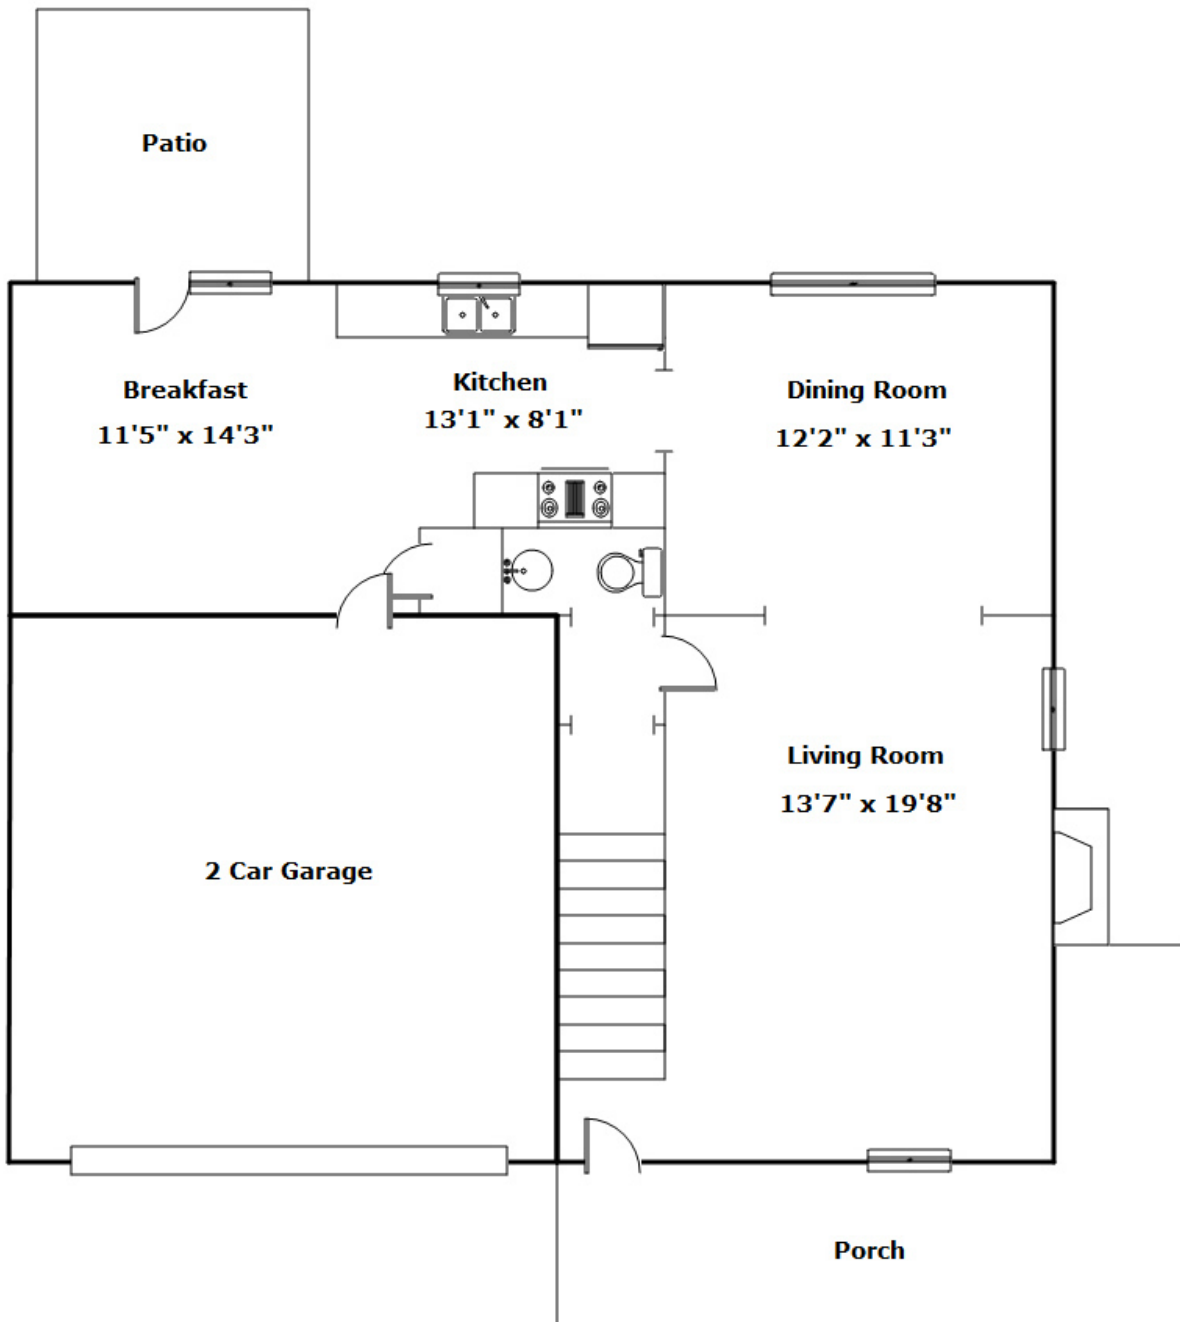

1112 Turning Leaf Dr - Hopkins, SC 29061