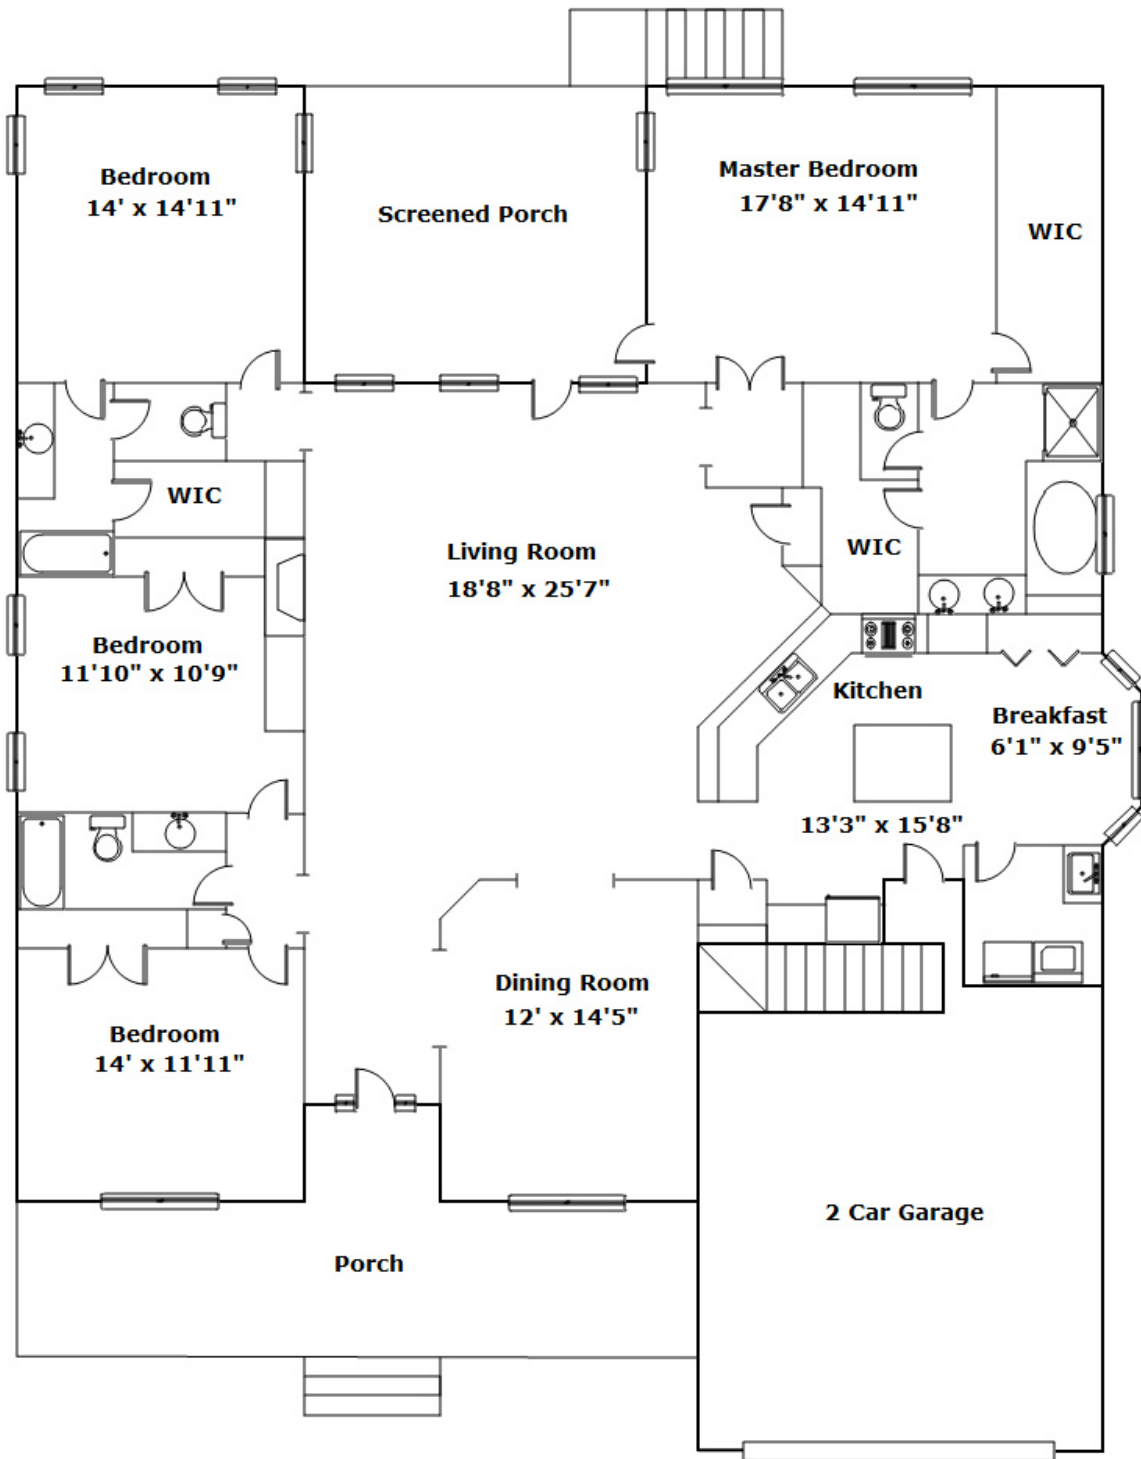

Drawn by: Look2 Homes Columbia
<http://www.look2homes.com/l2fp/floorplan/index.php?oid=20159>

Jim Leitherer
Office Phone: 803-915-8317
Cell Phone: 803-298-0054
jimleitherer@gmail.com

Information is deemed reliable but not guaranteed!