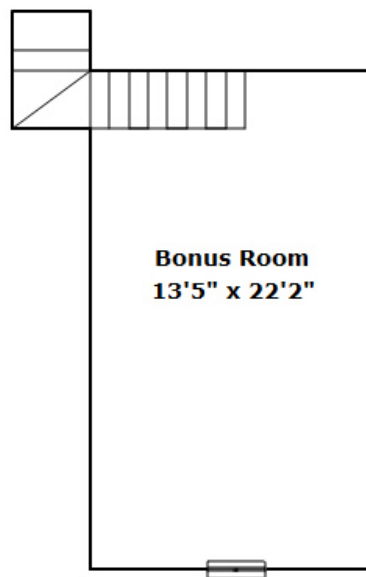

Drawn by: Look2 Homes Columbia

<http://www.look2homes.com/l2fp/floorplan/index.php?oid=20159>

Jim Leitherer

Office Phone: 803-915-8317

Cell Phone: 803-298-0054

jimleitherer@gmail.com

Information is deemed reliable but not guaranteed!