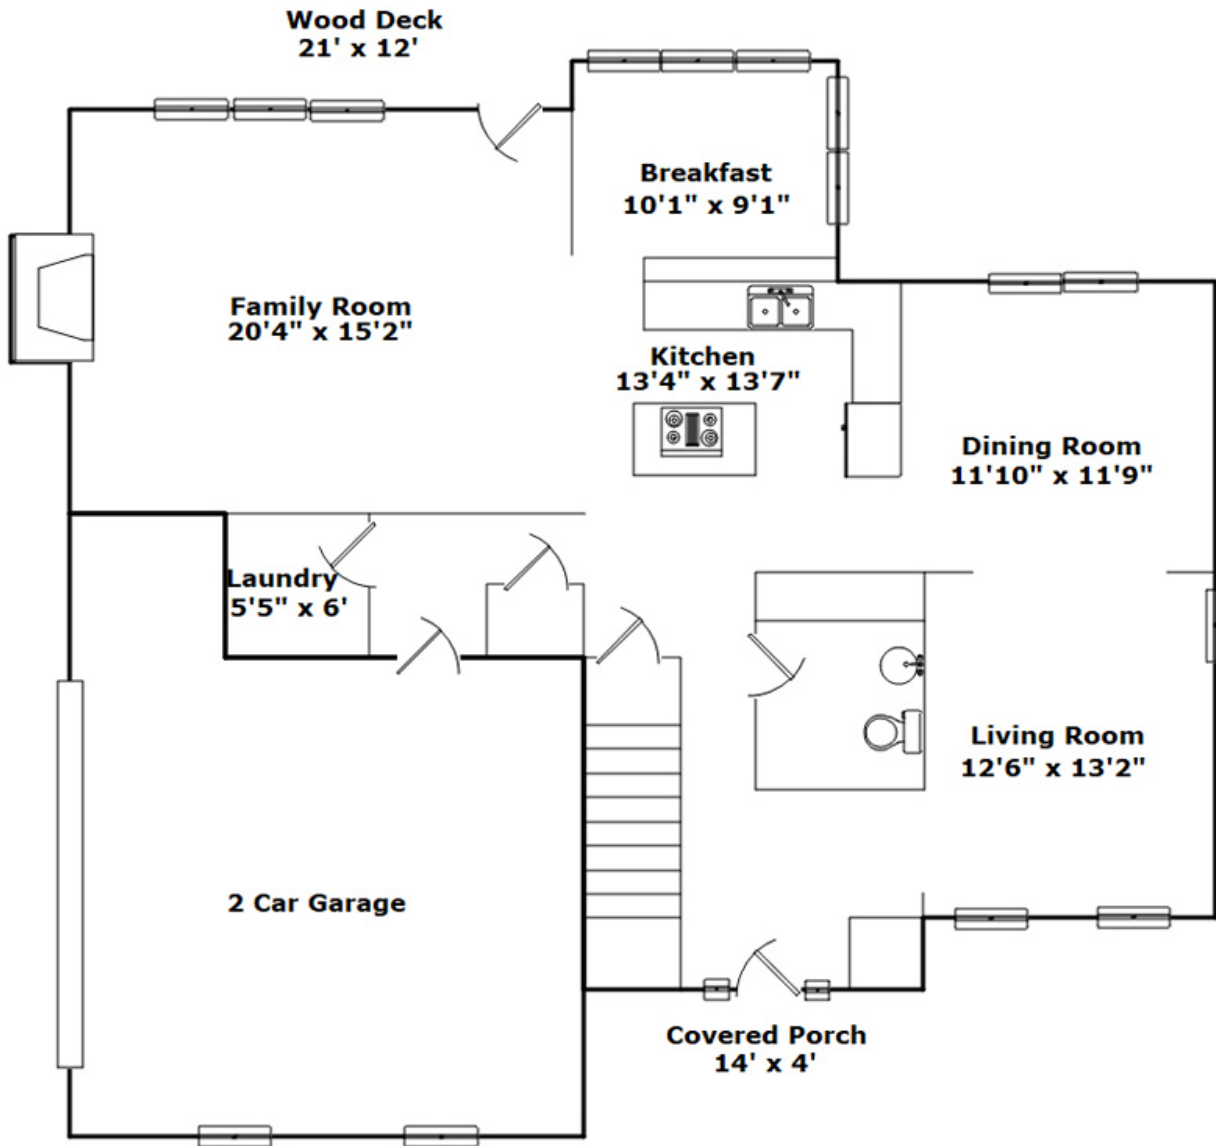

207 Holly Crest Cir. - Simpsonville, SC 29681

Drawn by: Look2 Home Marketing Upstate SC
<http://www.look2homes.com/l2fp/floorplan/index.php?oid=20148>

Alison Germain
Office Phone: 8647705537
Cell Phone: 864-770-5537
sold@alisongermain.com
<http://palmettopark.com>

Information is deemed reliable but not guaranteed!