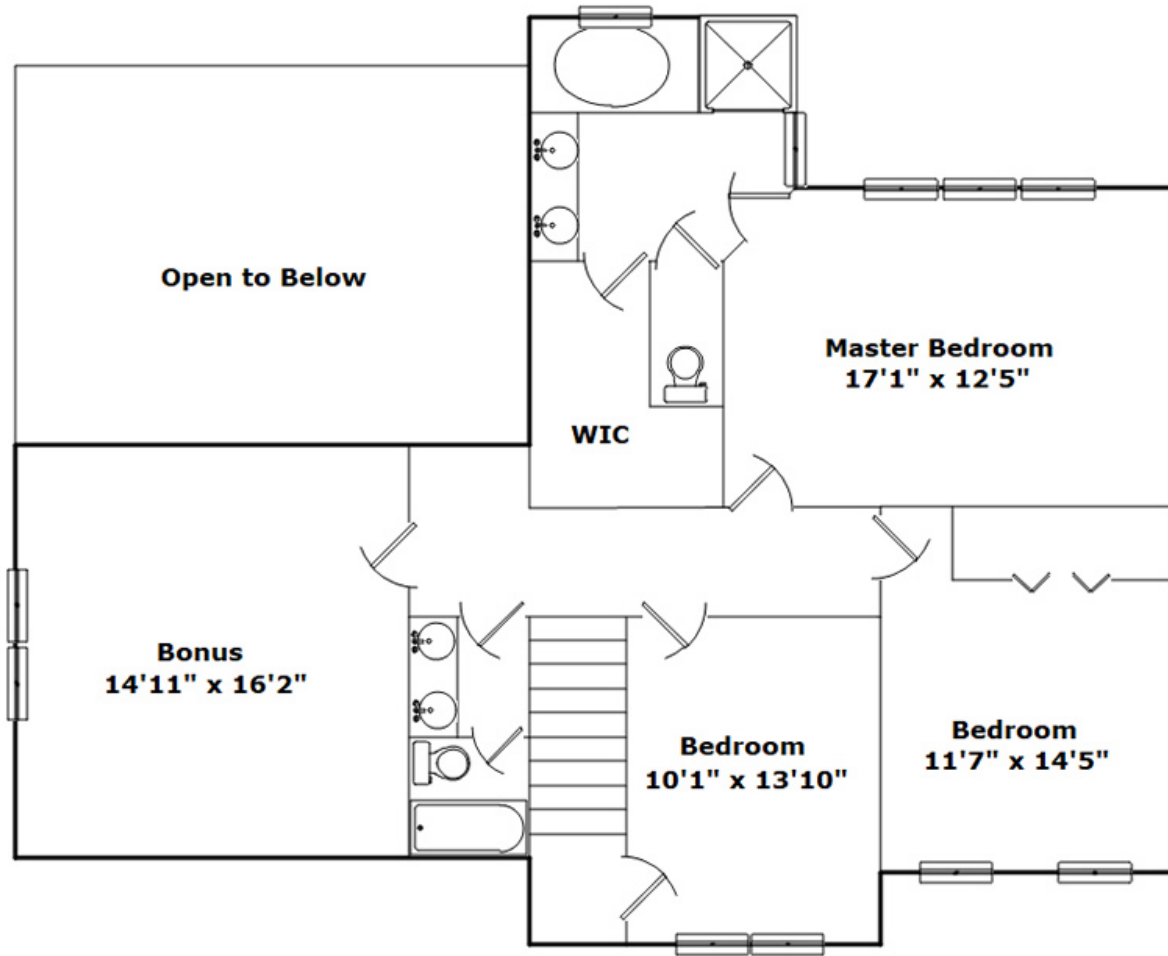

Drawn by: Look2 Home Marketing Upstate SC
<http://www.look2homes.com/l2fp/floorplan/index.php?oid=20148>

Alison Germain
Office Phone: 8647705537
Cell Phone: 864-770-5537
sold@alisongermain.com
<http://palmettopark.com>