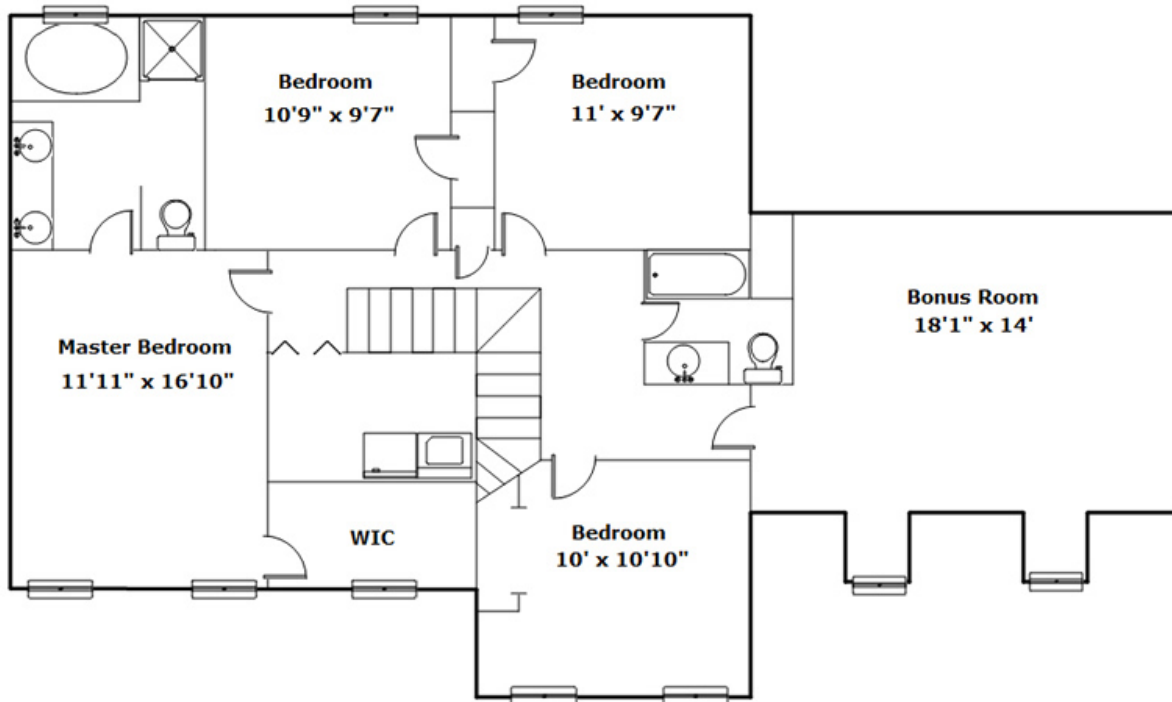

225 Meadow Crest Dr - West Columbia, SC 29172

Drawn by: Look2 Homes Columbia

<http://www.look2homes.com/l2fp/floorplan/index.php?oid=20140>

Jimmy Murray

Office Phone: 803-799-8035

Cell Phone: 803-260-1818

jimmy.murray@cbc Carolinas.com

Information is deemed reliable but not guaranteed!

COLDWELL BANKER
REALTY