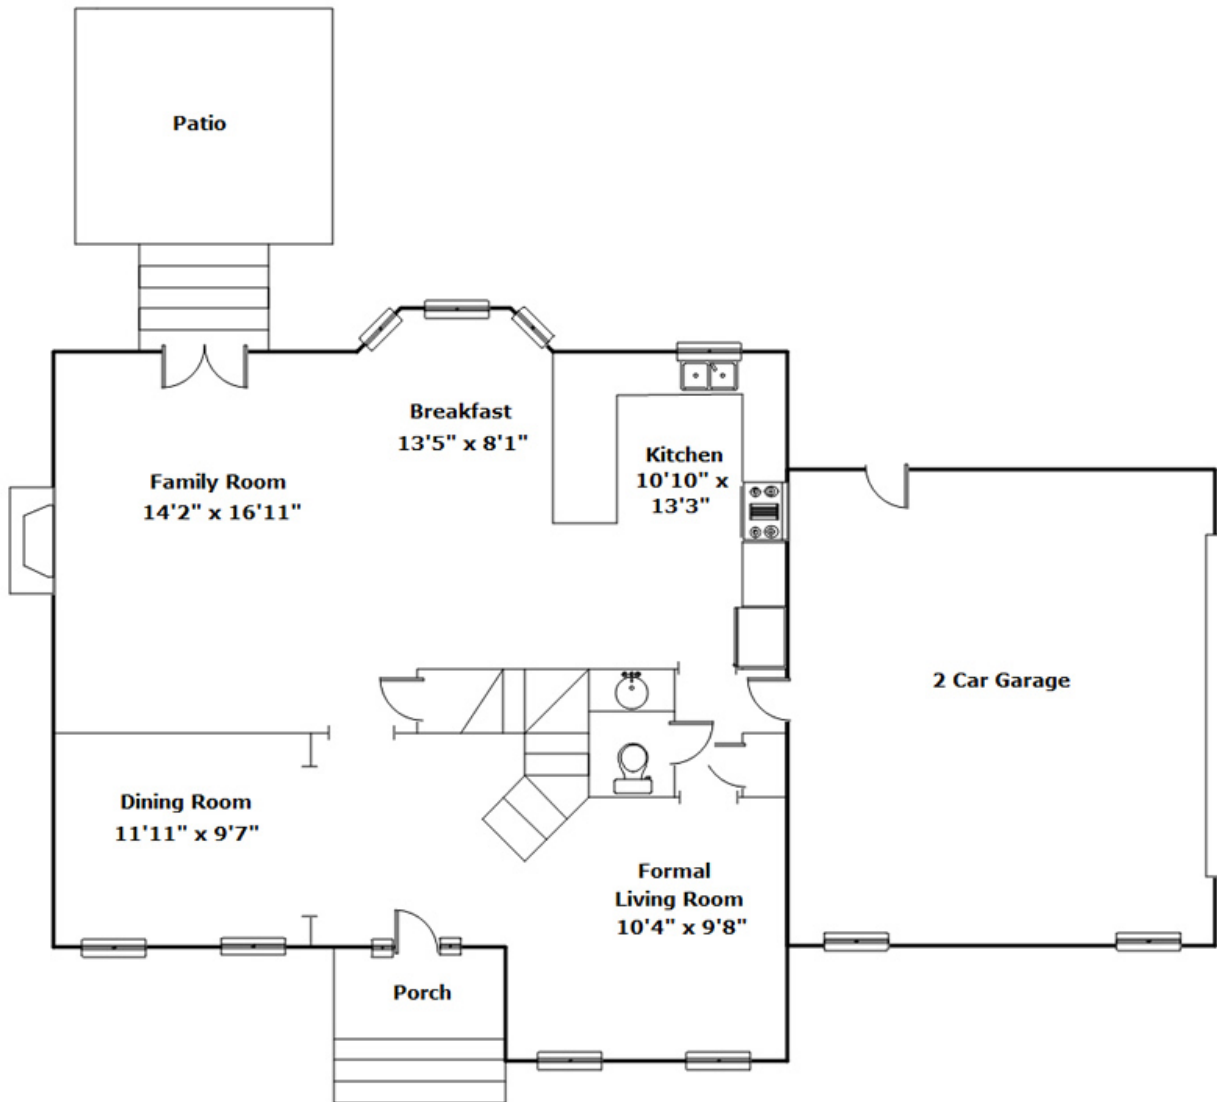

225 Meadow Crest Dr - West Columbia, SC 29172

Drawn by: Look2 Homes Columbia

<http://www.look2homes.com/l2fp/floorplan/index.php?oid=20140>

Jimmy Murray

Office Phone: 803-799-8035

Cell Phone: 803-260-1818

jimmy.murray@cbc Carolinas.com

Information is deemed reliable but not guaranteed!

COLDWELL BANKER
REALTY