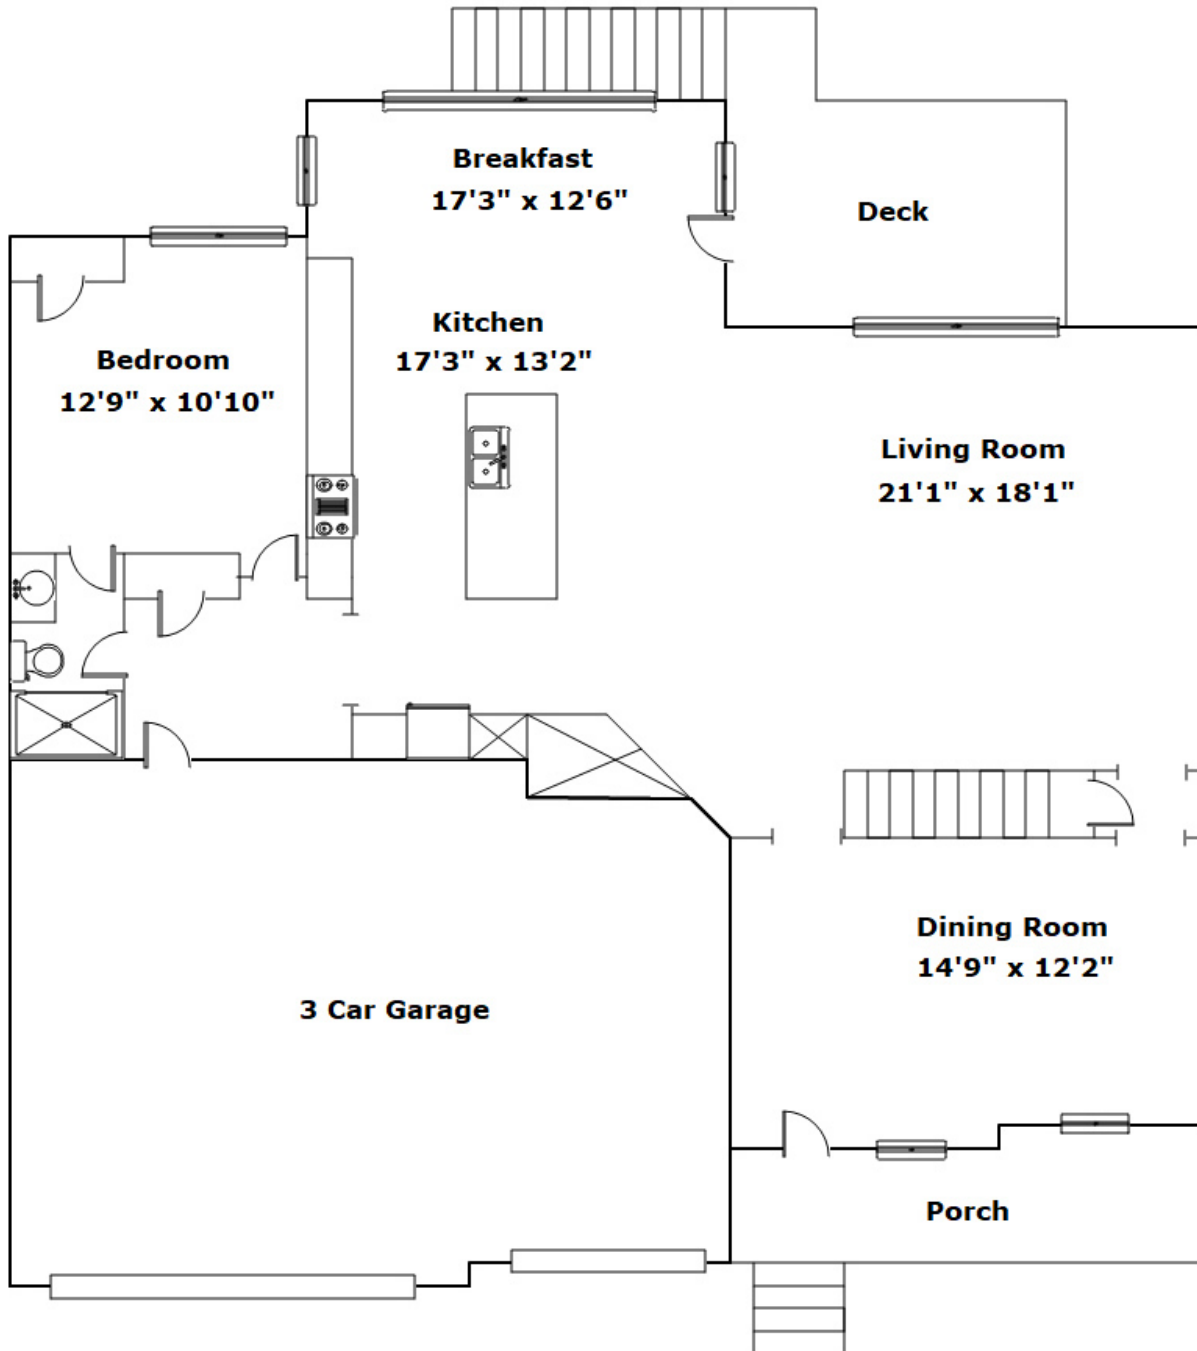

Drawn by: Look2 Homes Columbia
<http://www.look2homes.com/l2fp/floorplan/index.php?oid=20127>

Carolyn Green
Office Phone: 803-754-8222
Cell Phone: 803-331-5402
cgreen@cbscarolinas.com
<http://www.browsecolumbiahomes.com/>