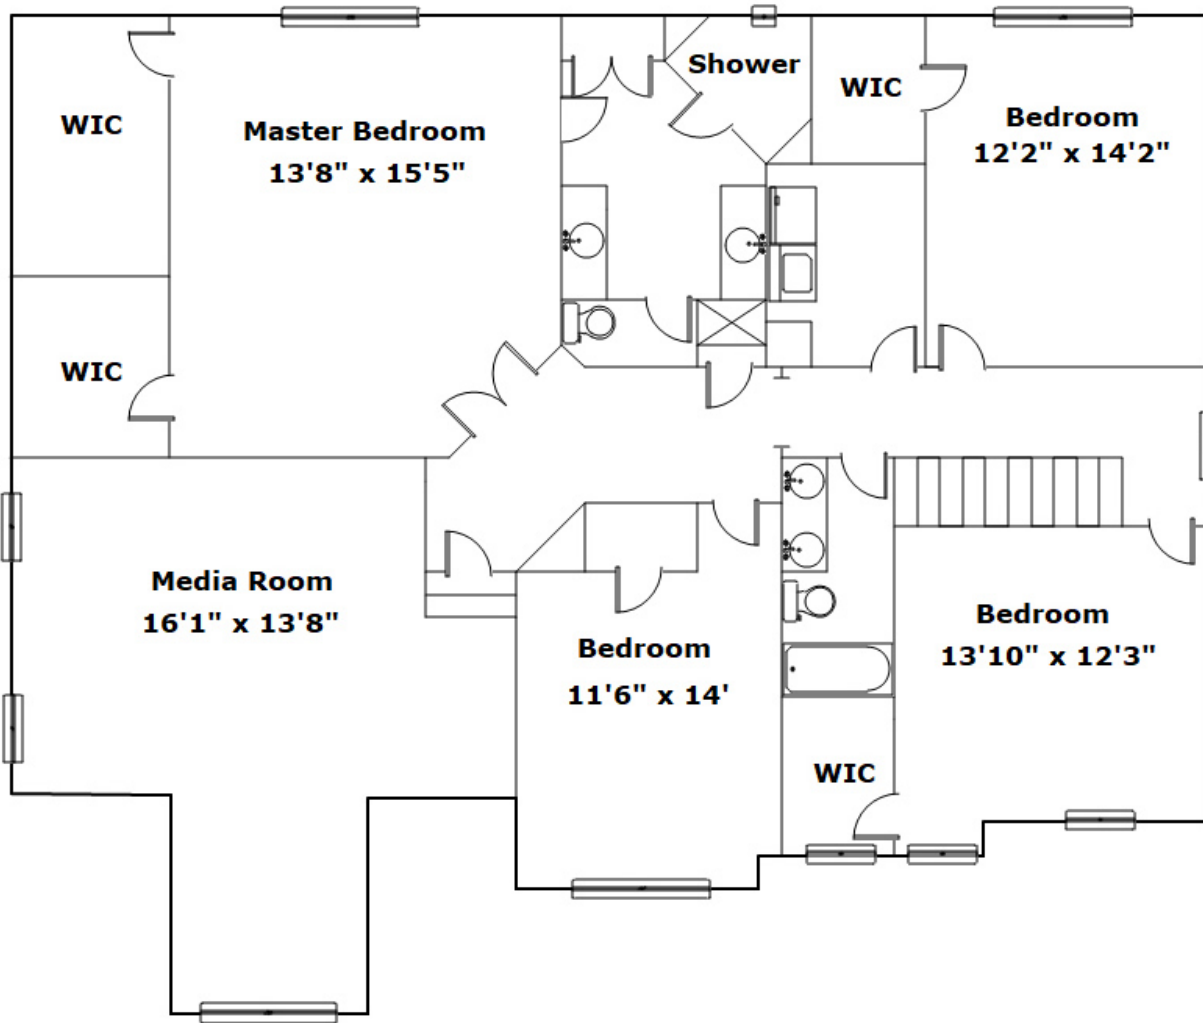

1322 Beechfern Circle - Elgin, SC 29045

Drawn by: Look2 Homes Columbia
<http://www.look2homes.com/l2fp/floorplan/index.php?oid=20127>

Carolyn Green
Office Phone: 803-754-8222
Cell Phone: 803-331-5402
cgreen@cbcarolinas.com
<http://www.browsecolumbiahomes.com/>

COLDWELL BANKER
REALTY

Information is deemed reliable but not guaranteed!