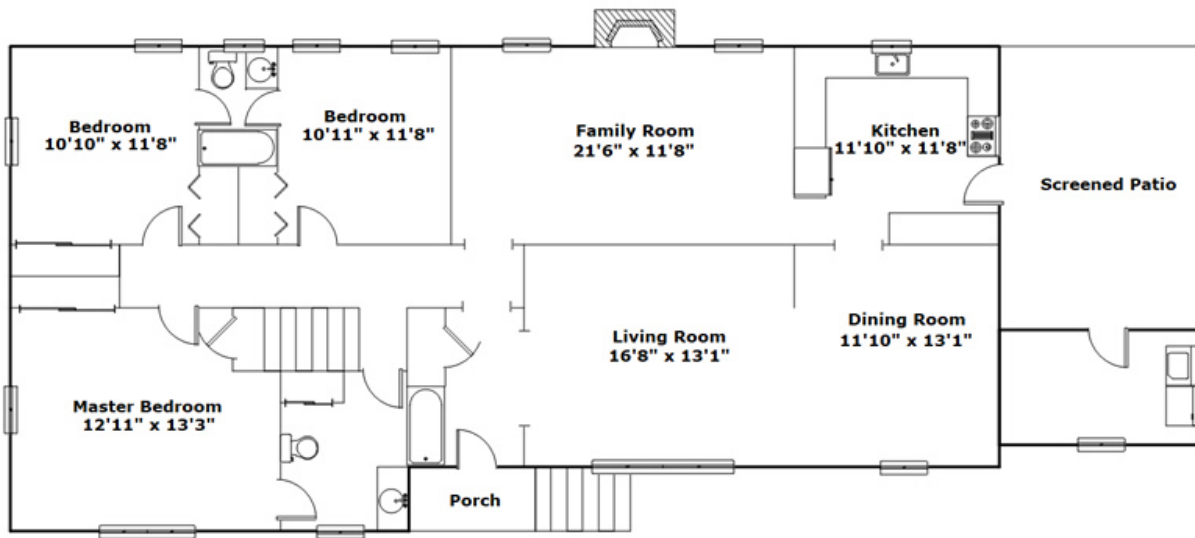

3532 Wolf Circle - Columbia, SC 29204

Presenting a beautiful home for your consideration!

Property Details

3 Bedroom(s)
2 Bath(s)

SQFT

Total	2270
Main Level	1776
Lower Level	494
Storage	94

Page Latham

Cell Phone: 803-960-4111

pagelatham@aol.com

<http://www.pagelatham.com>

Information is deemed reliable but not guaranteed!

3532 Wolf Circle - Columbia, SC 29204

Drawn by: Look2 Homes Columbia

<http://www.look2homes.com/l2fp/floorplan/index.php?oid=20106>