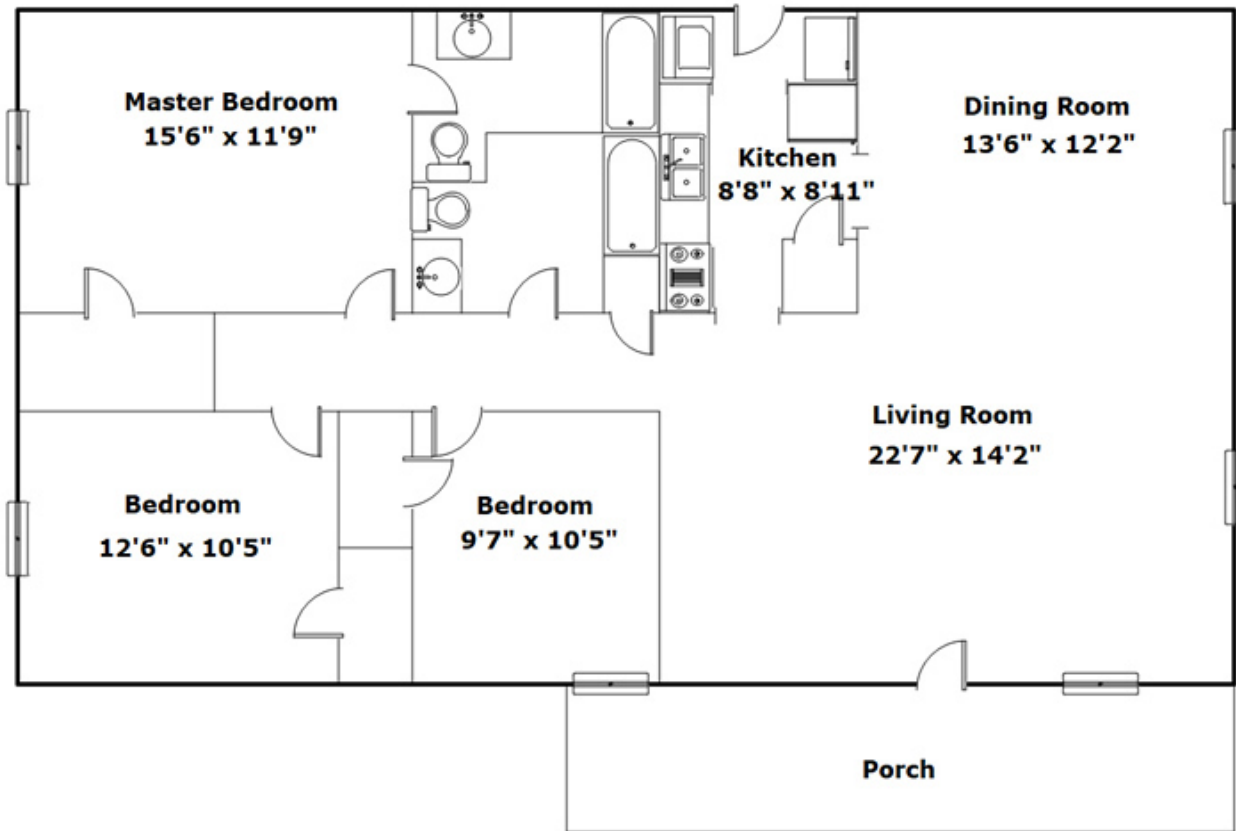

Drawn by: Look2 Homes Columbia
<http://www.look2homes.com/l2fp/floorplan/index.php?oid=20097>

Donnie Shealy
Office Phone: 803-957-5566
Cell Phone: 803-238-9925
shealyspiresgroup@gmail.com

Information is deemed reliable but not guaranteed!