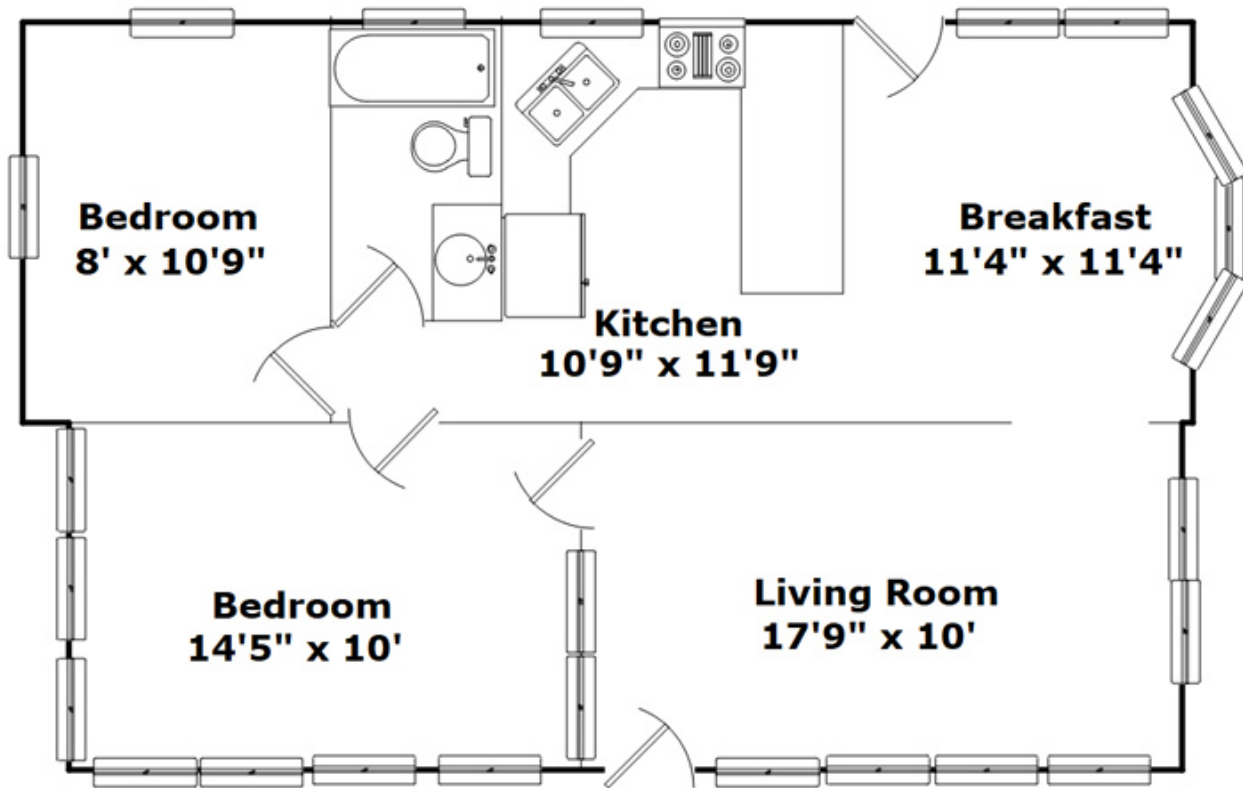

Drawn by: Look2 Home Marketing Upstate SC
<http://www.look2homes.com/l2fp/floorplan/index.php?oid=20014>

Regina Vance

Cell Phone: 704-361-2292
rvance@cbscarolinas.com
<http://www.ReginaandJerryVance.com>

Information is deemed reliable but not guaranteed!

RESIDENTIAL BROKERAGE