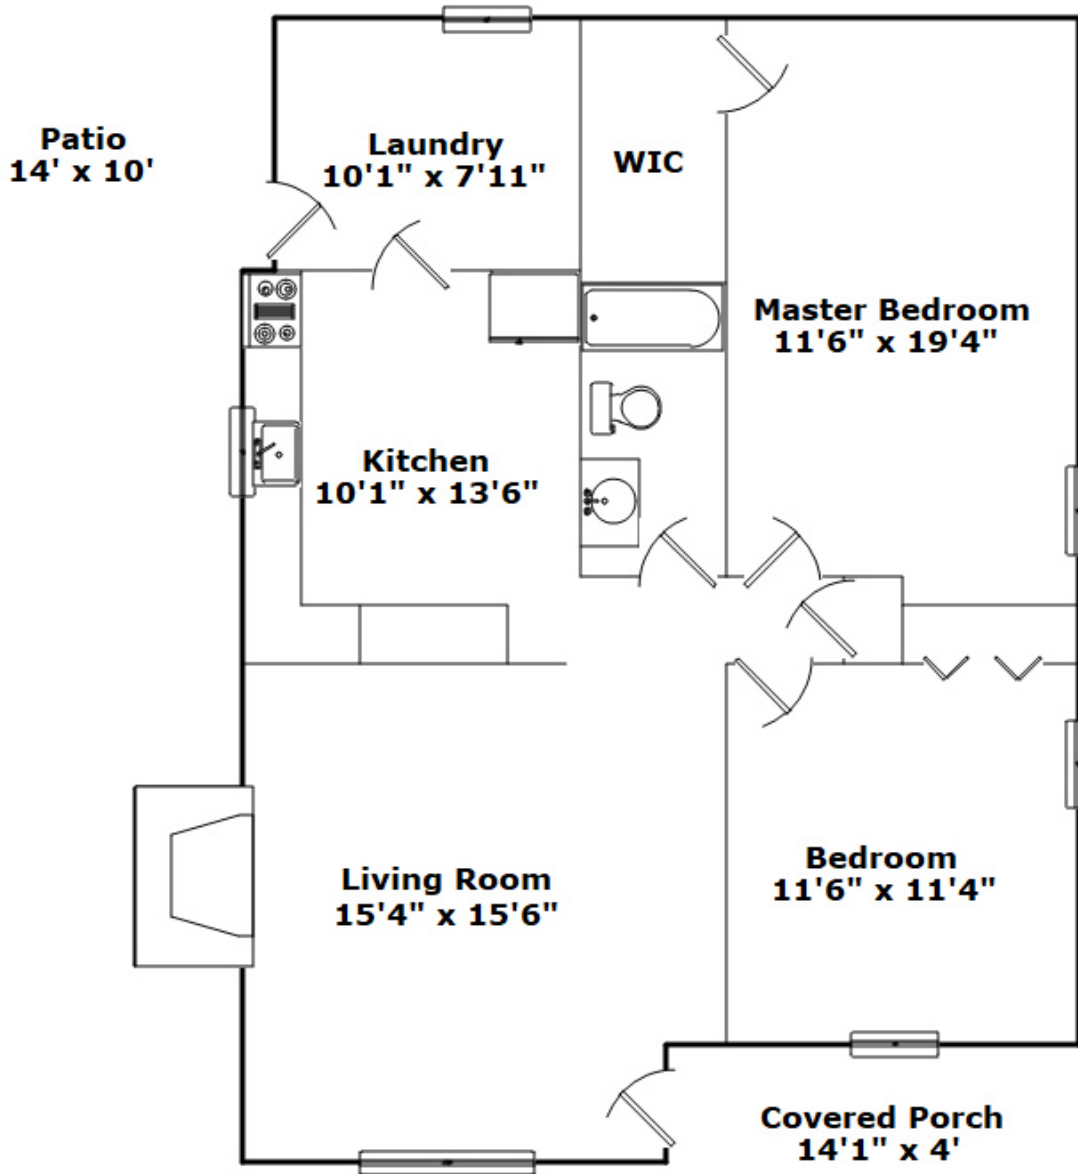

113 Batson Pate Drive - Easley, SC 29640

Drawn by: Look2 Home Marketing Upstate SC
<http://www.look2homes.com/l2fp/floorplan/index.php?oid=19994>

Randall Coleman
Cell Phone: 864-918-0533
Randall.coleman@allentate.com
<http://randallcoleman.allentate.com>

Information is deemed reliable but not guaranteed!