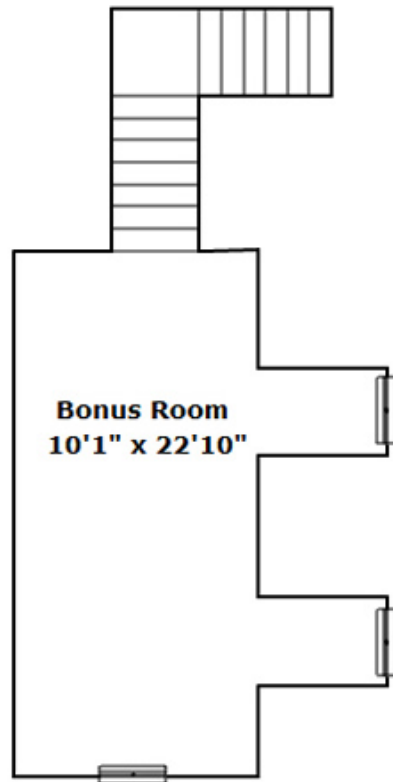

## SQFT

Total	2207
Main Level	1828
Upper Level	379
Garage	547

**Martha McCoy**

Cell Phone: 803-447-2417

[martha@marthamccoy.com](mailto:martha@marthamccoy.com)

<http://marthamccoy.com>

Information is deemed reliable but not guaranteed!

**COLDWELL BANKER**  
**REALTY**

**Drawn by:** Look2 Homes Columbia

<http://www.look2homes.com/l2fp/floorplan/index.php?oid=19978>

**Martha McCoy**

Cell Phone: 803-447-2417

[martha@marthamccoy.com](mailto:martha@marthamccoy.com)