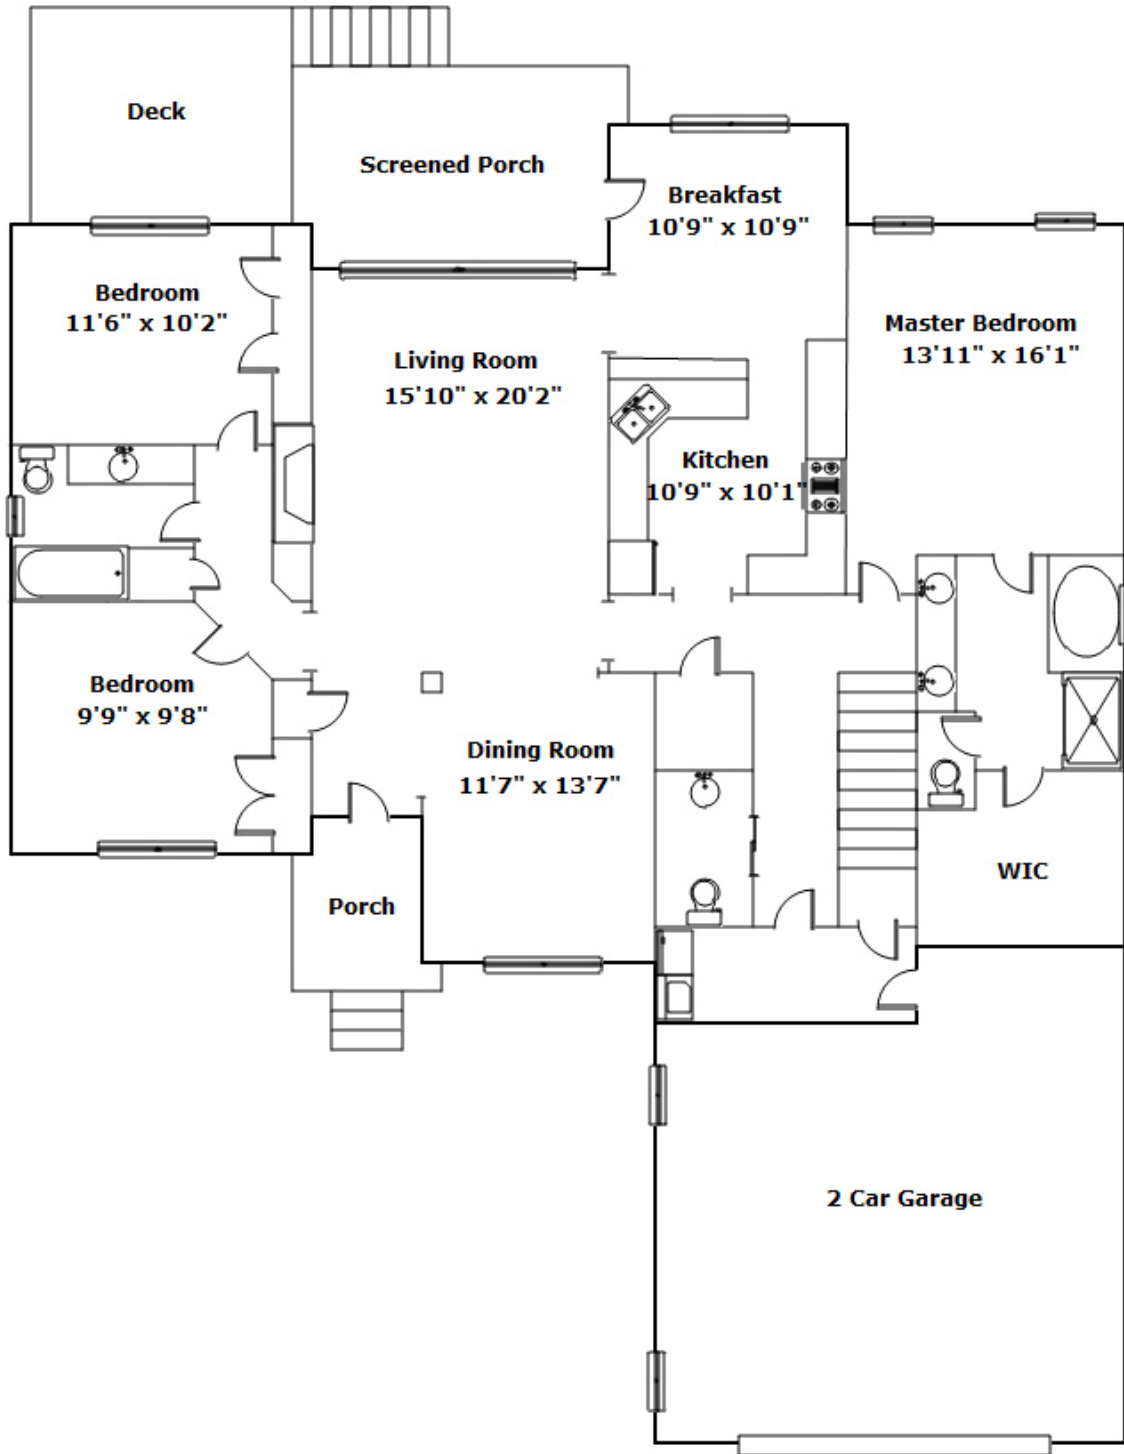

168 Royal Lythan Dr - Lexington, SC 29072

Drawn by: Look2 Homes Columbia

<http://www.look2homes.com/l2fp/floorplan/index.php?oid=19955>