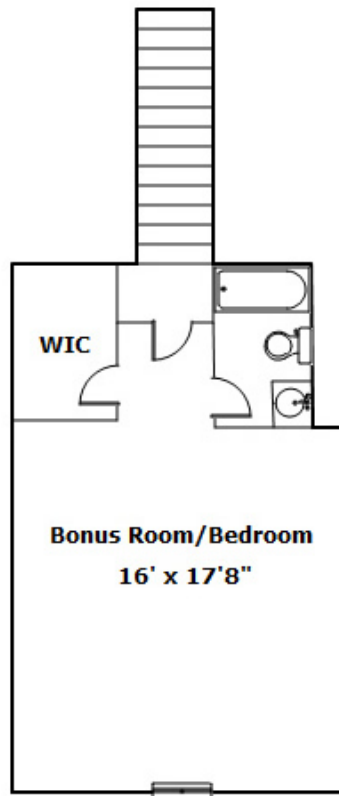

168 Royal Lythan Dr - Lexington, SC 29072

Presenting a beautiful home for your consideration!

Property Details

4 Bedroom(s)
2 Bath(s)
1 Half Bath(s)

SQFT

Total	2582
Main Level	2085
Upper Level	497
Garage	558

<http://www.look2homes.com/l2fp/floorplan/index.php?oid=19955>

Karl Radley

Office Phone: 803-732-2200

Cell Phone: 803-262-1058

kradleysc@gmail.com

Information is deemed reliable but not guaranteed!

COLDWELL BANKER
REALTY

168 Royal Lythan Dr - Lexington, SC 29072

Drawn by: Look2 Homes Columbia

<http://www.look2homes.com/l2fp/floorplan/index.php?oid=19955>

Karl Radley

Office Phone: 803-732-2200

Cell Phone: 803-262-1058

kradleysc@gmail.com