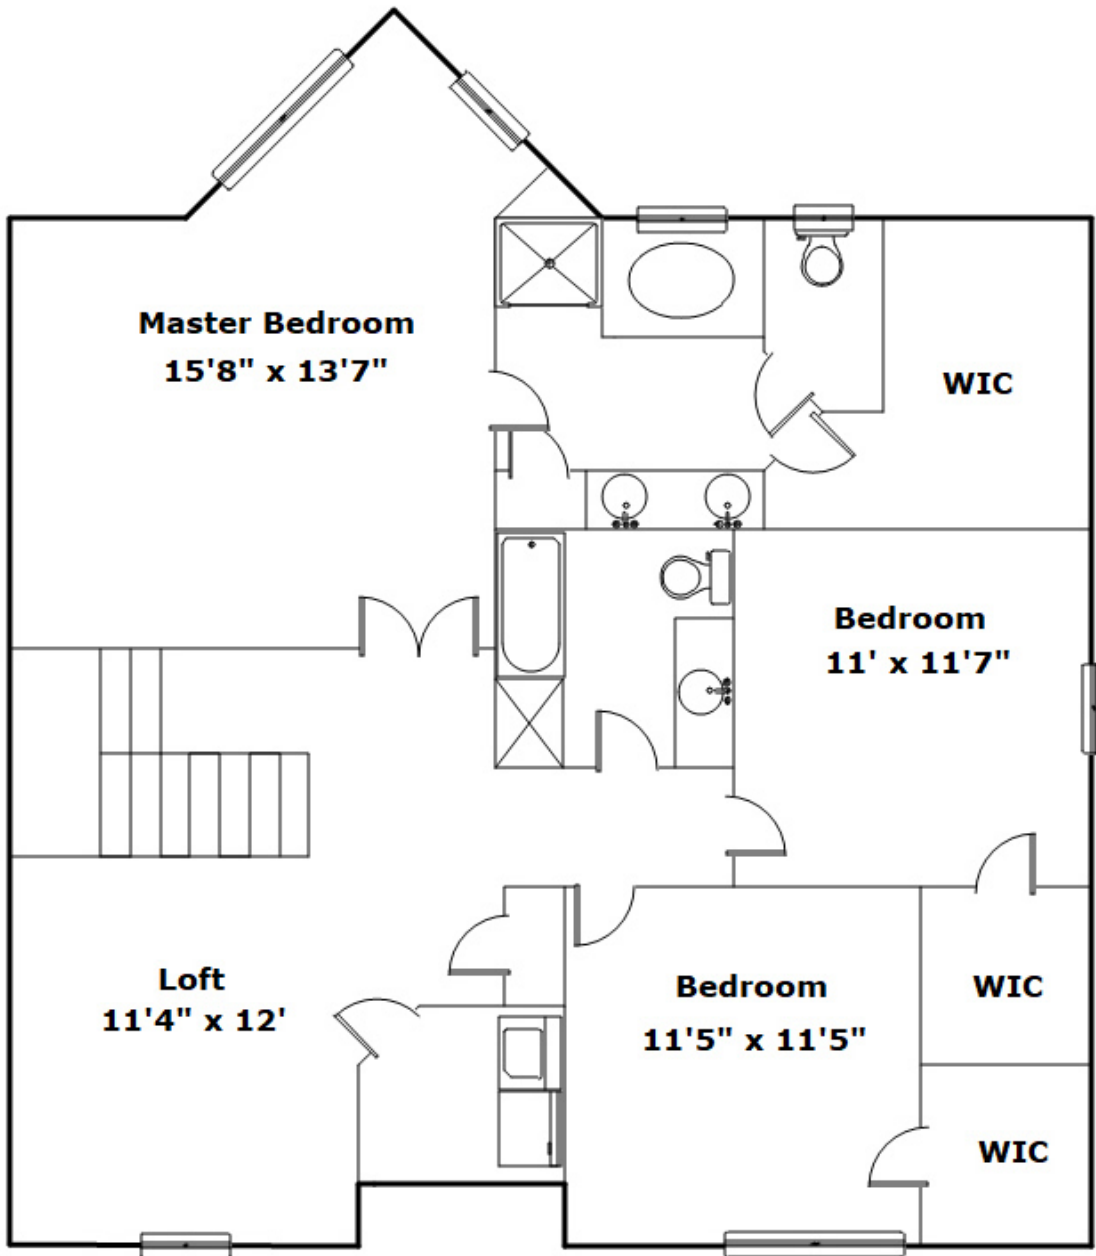

226 Letha Ln - Lexington, SC 29072

Drawn by: Look2 Homes Columbia
<http://www.look2homes.com/l2fp/floorplan/index.php?oid=19939>

Michelle Sligh-Peters
Cell Phone: 803-477-0200
michelle@keystoneblueteam.com

Information is deemed reliable but not guaranteed!