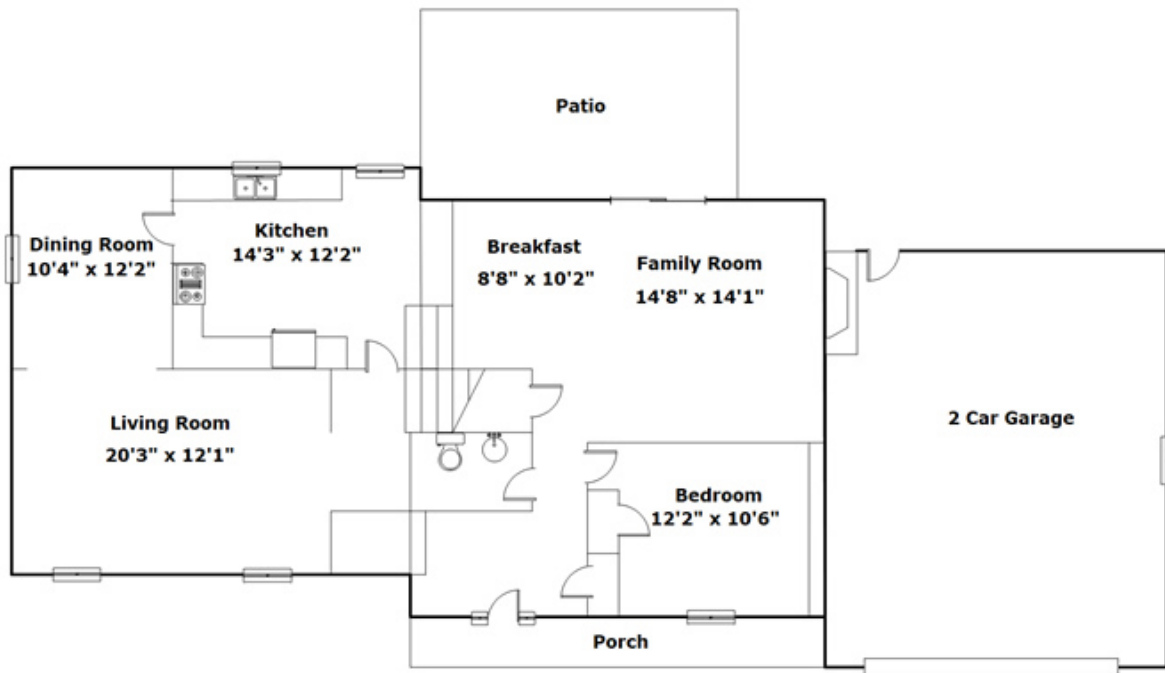

2822 Woodland Hills Rd E - Columbia, SC 29210