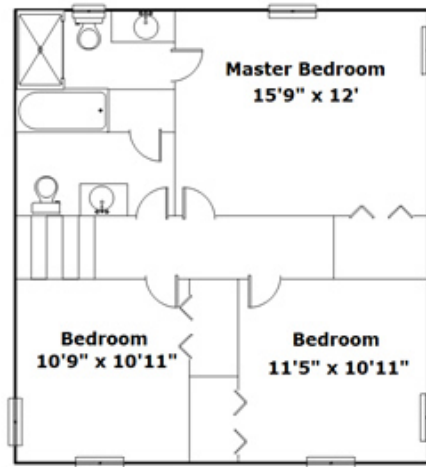

**Drawn by:** Look2 Homes Columbia

<http://www.look2homes.com/l2fp/floorplan/index.php?oid=19803>

**Pat Burgess**

Office Phone: 803-252-3617

Cell Phone: 803-530-6583

peelerburgess@aol.com

Information is deemed reliable but not guaranteed!