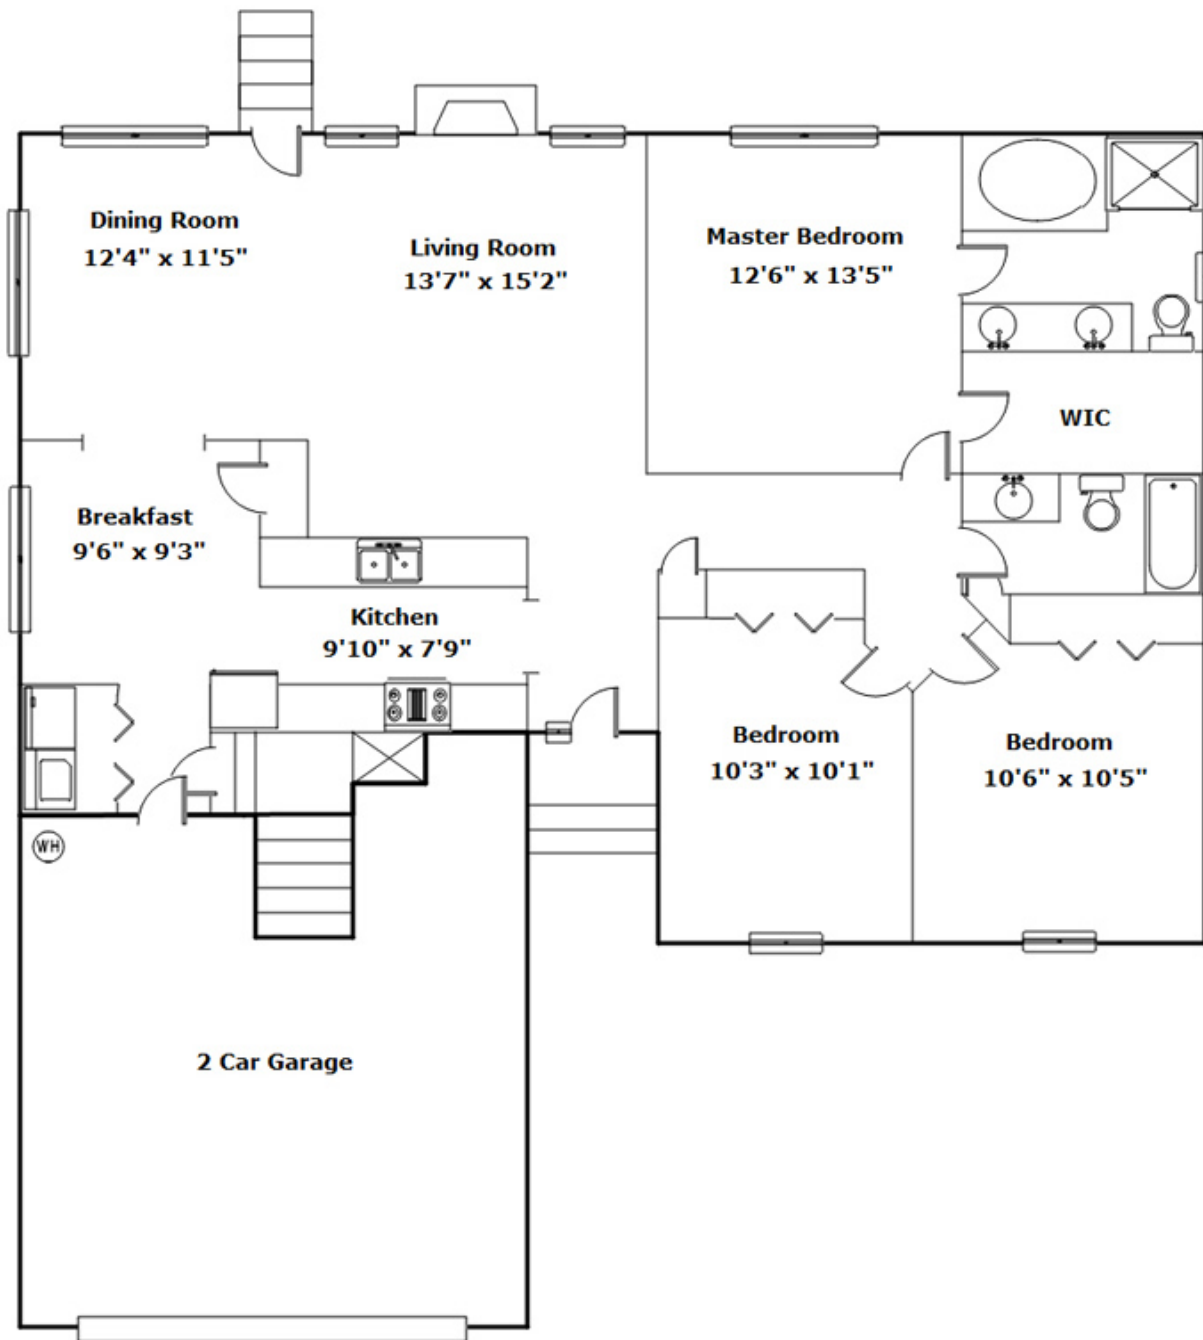

Drawn by: Look2 Homes Columbia
<http://www.look2homes.com/l2fp/floorplan/index.php?oid=19712>

Coe Hankinson

Office Phone: 803-799-8035

Cell Phone: 803-606-1097

coe@coehankinson.com

Information is deemed reliable but not guaranteed!