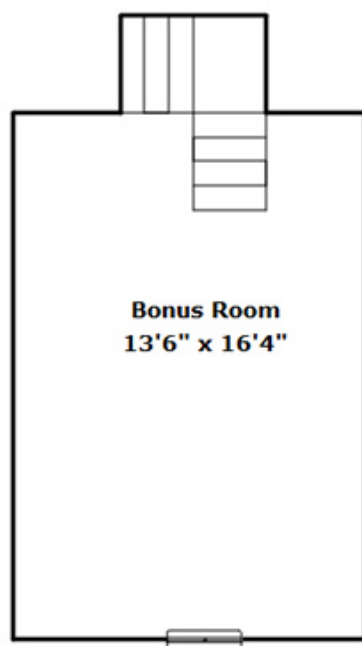

Drawn by: Look2 Homes Columbia

<http://www.look2homes.com/l2fp/floorplan/index.php?oid=19712>

Coe Hankinson

Office Phone: 803-799-8035

Cell Phone: 803-606-1097

coe@coehankinson.com

Information is deemed reliable but not guaranteed!