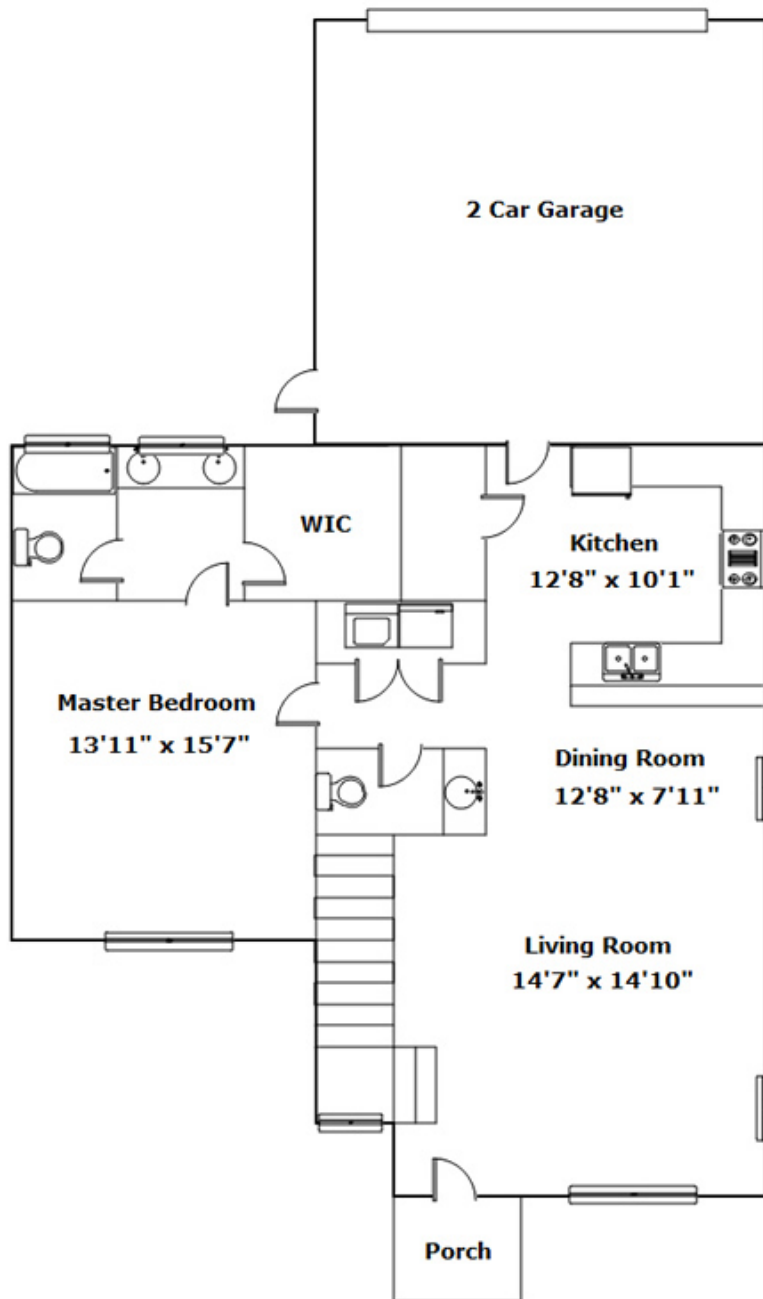

Drawn by: Look2 Homes Columbia

<http://www.look2homes.com/l2fp/floorplan/index.php?oid=19699>

William King

Office Phone: 803-772-5858

Cell Phone: 803-727-4454

williamking@kw.com

Information is deemed reliable but not guaranteed!

kw
KELLERWILLIAMS