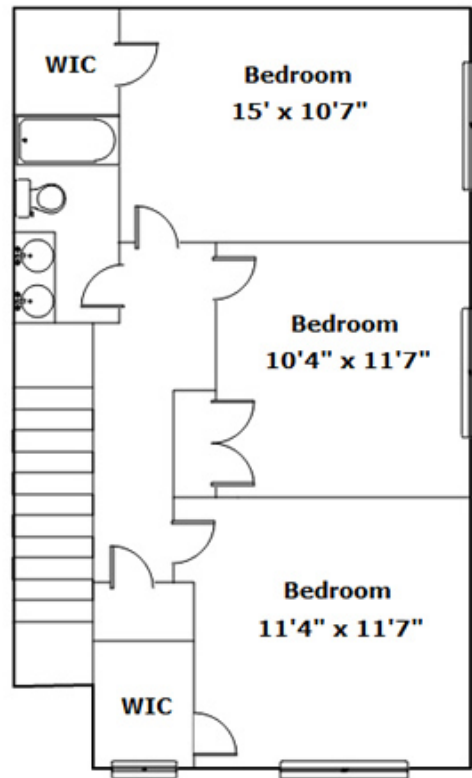

1501 McDuffie Ave - Columbia, SC 29204

**Presenting a beautiful home for your consideration!**

**Property Details**

4 Bedroom(s)  
2 Bath(s)  
1 Half Bath(s)

**SQFT**

Total	1823
Main Level	1069
Upper Level	754
Garage	425

**Drawn by:** Look2 Homes Columbia

<http://www.look2homes.com/l2fp/floorplan/index.php?oid=19699>

**William King**

Office Phone: 803-772-5858

Cell Phone: 803-727-4454

[williamking@kw.com](mailto:williamking@kw.com)