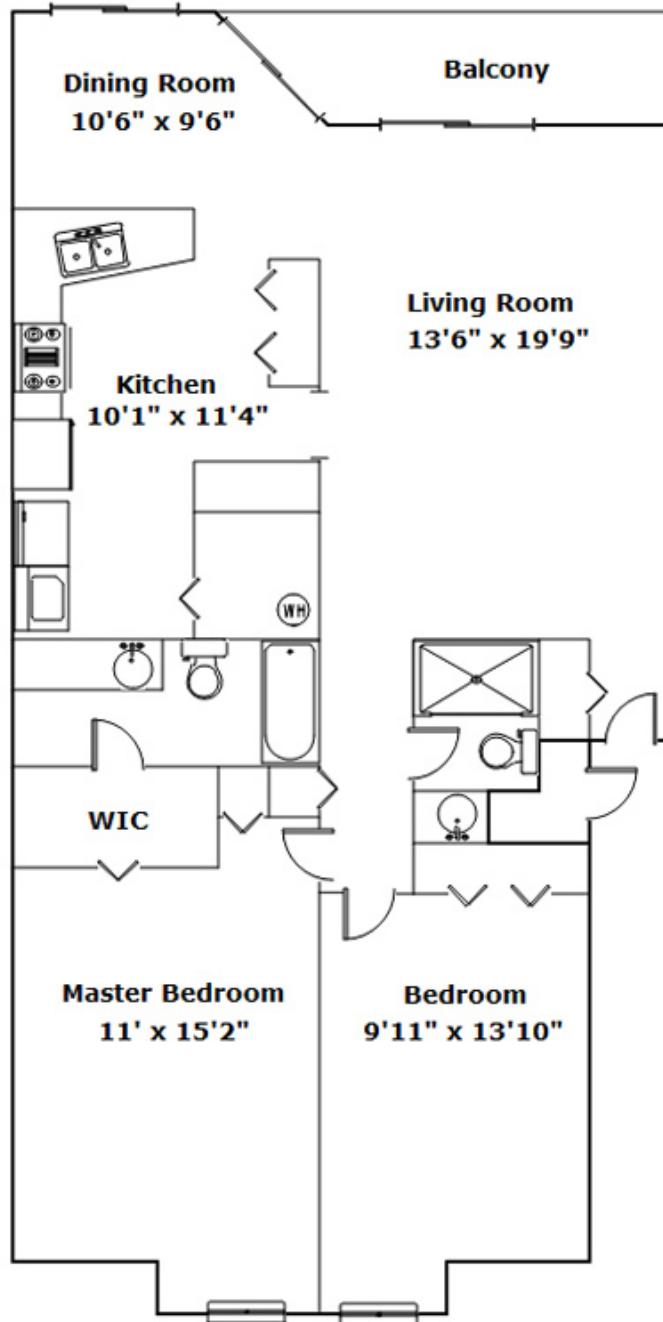

260 Shoreline Dr - Columbia, SC 29212