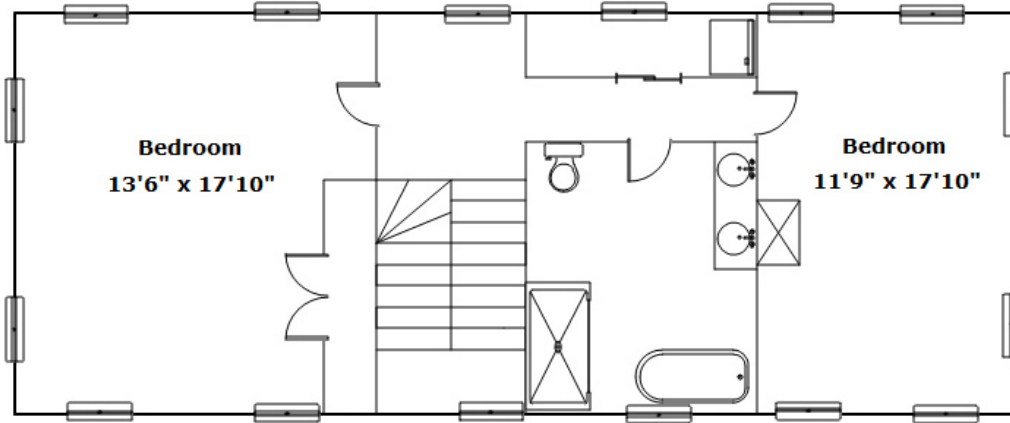

2360 Old State Rd - Swansea, SC 29160