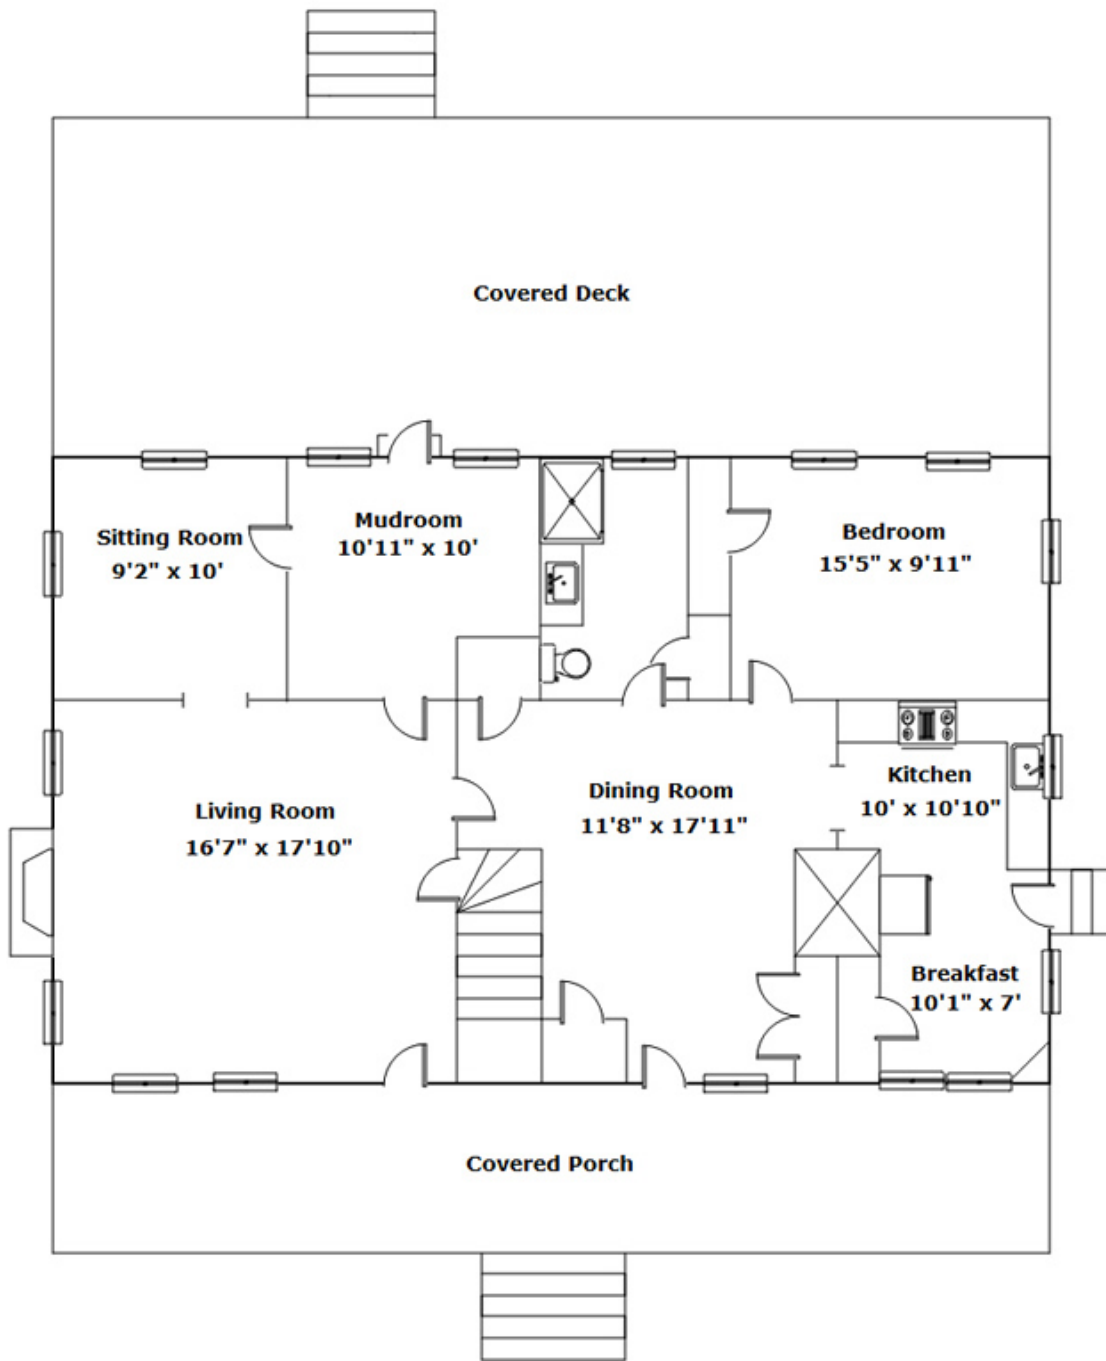

Drawn by: Look2 Homes Columbia

<http://www.look2homes.com/l2fp/floorplan/index.php?oid=19674>

Samantha Crider

Cell Phone: 803.707.5708

myrealtorsamanthacrider@gmail.com

Information is deemed reliable but not guaranteed!