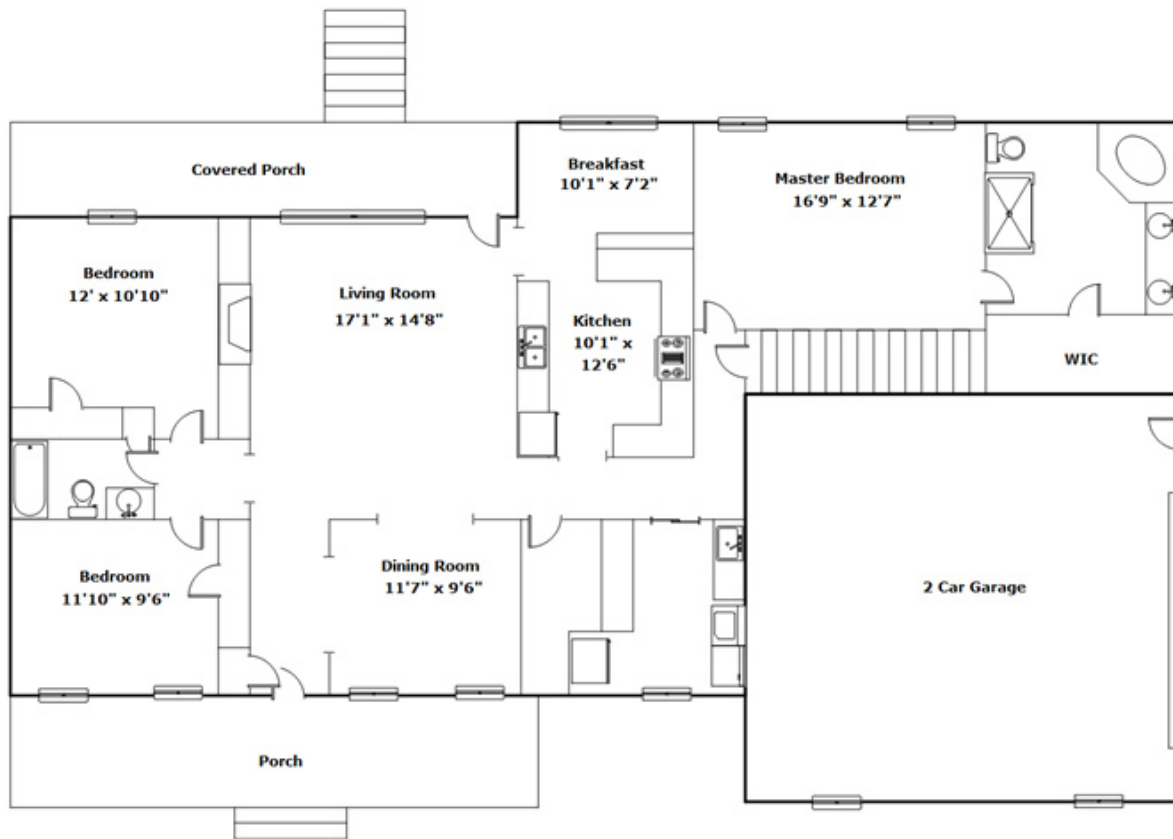

9636 Flat Creek Rd - Kershaw, SC 29067

Drawn by: Look2 Homes Columbia

<http://www.look2homes.com/l2fp/floorplan/index.php?oid=19658>

Glenda Robinson

Cell Phone: 803-669-6543

glendarobinsonhomes@yahoo.com

Information is deemed reliable but not guaranteed!