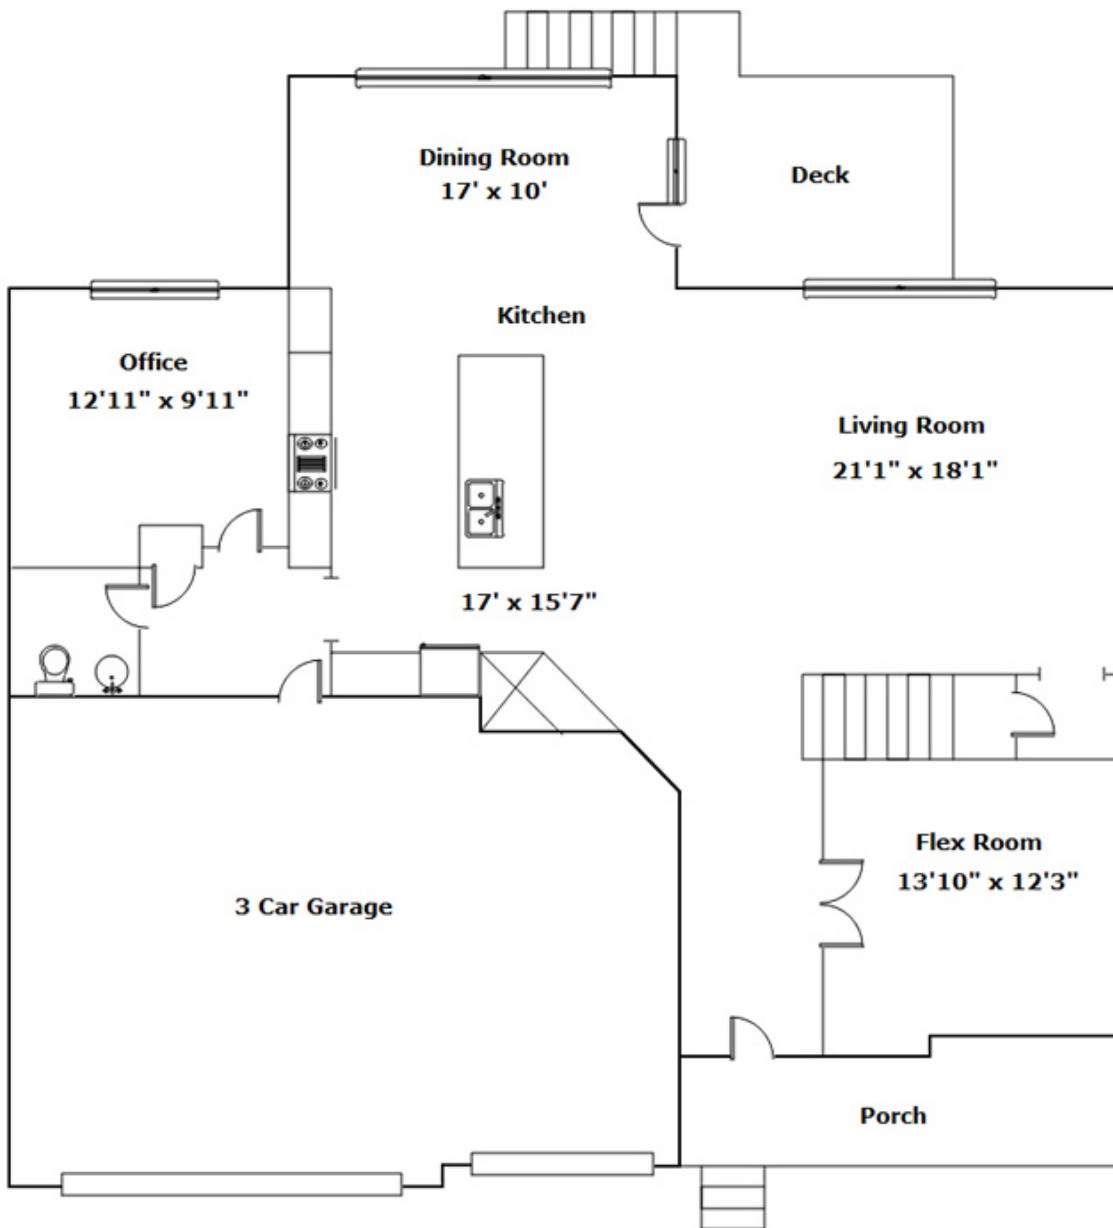

1260 Beechfern Circle - Elgin, SC 29045

Drawn by: Look2 Homes Columbia

<http://www.look2homes.com/l2fp/floorplan/index.php?oid=19477>

Cell Phone: 803-414-1231

ddupree@bhhsmidlands.com

<http://https://www.ddupree.com/>

Information is deemed reliable but not guaranteed!

**BERKSHIRE
HATHAWAY**
HomeServices
Midlands Real Estate