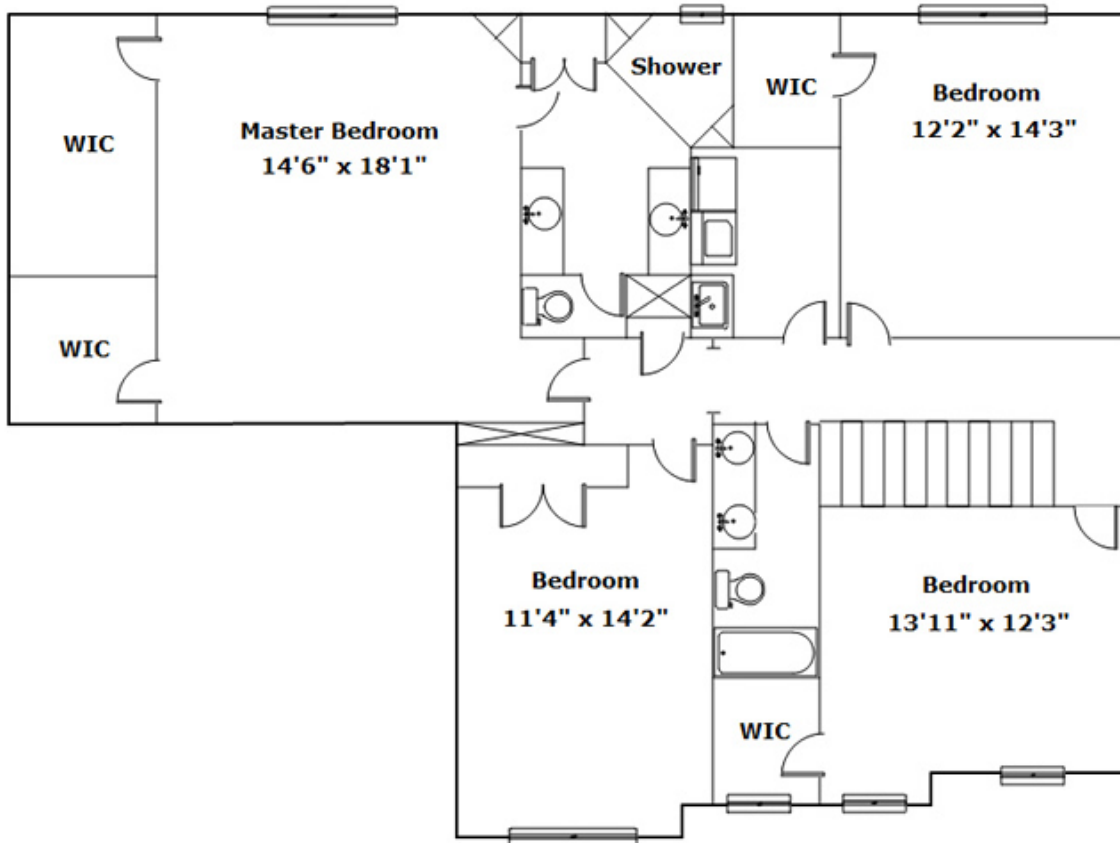

1260 Beechfern Circle - Elgin, SC 29045

Drawn by: Look2 Homes Columbia

<http://www.look2homes.com/l2fp/floorplan/index.php?oid=19477>

David DuPree

Cell Phone: 803-414-1231

ddupree@bhsmidlands.com

<http://https://www.ddupree.com/>

Information is deemed reliable but not guaranteed!

**BERKSHIRE
HATHAWAY**
HomeServices

Midlands Real Estate