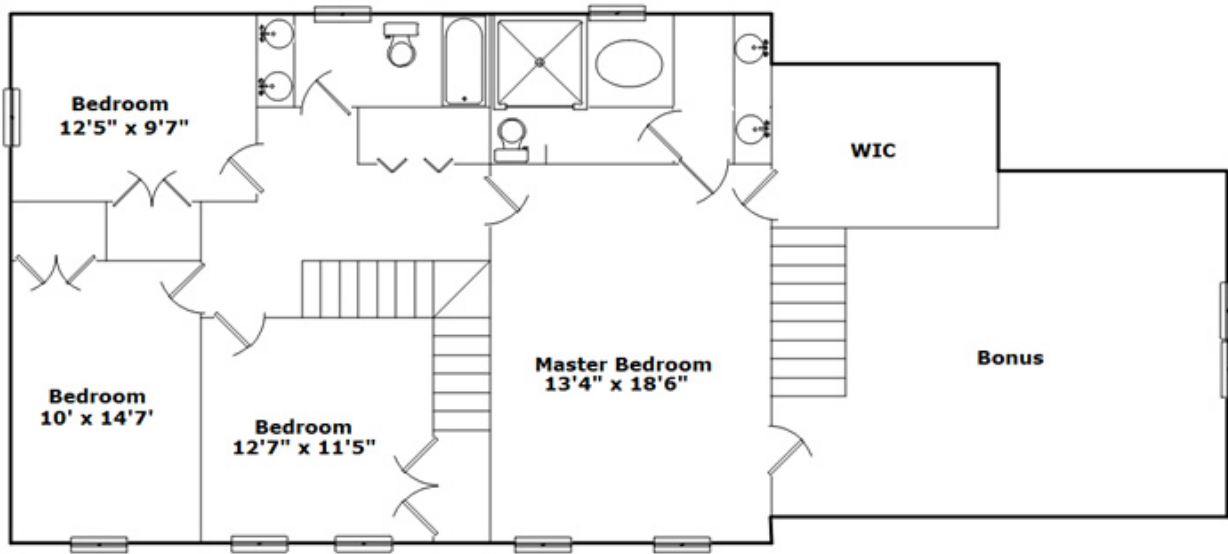

3615 Lemsford Way - Charlotte, NC 28216

Drawn by: Look2 Home Marketing Upstate SC
<http://www.look2homes.com/l2fp/floorplan/index.php?oid=19059>

Patty Matsen

Cell Phone: 704-890-9922

pmasten@cbcarolinas.com

<http://https://www.coldwellbankerhomes.com/nc/charlotte/office/greater-northeast/oid_13359/>

Information is deemed reliable but not guaranteed!

RESIDENTIAL BROKERAGE