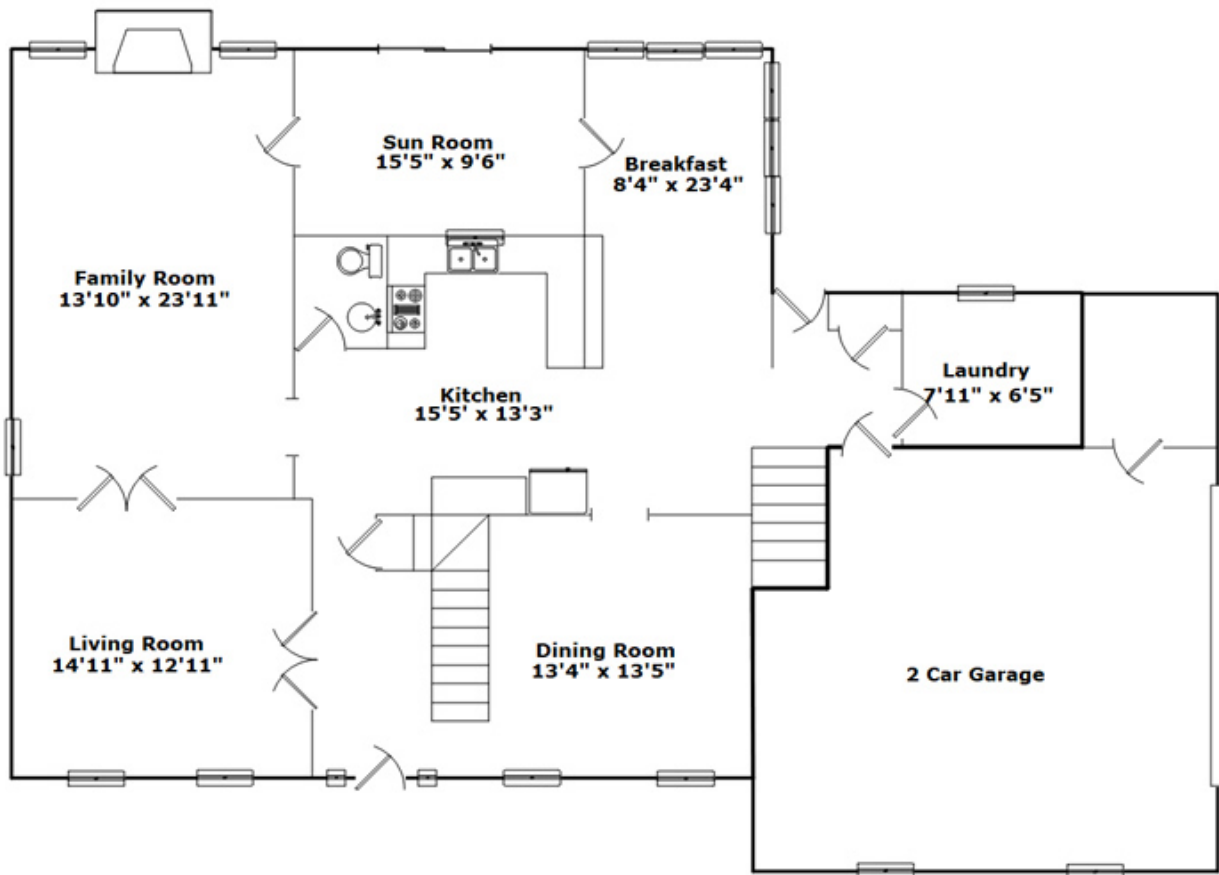

Drawn by: Look2 Home Marketing Upstate SC
<http://www.look2homes.com/l2fp/floorplan/index.php?oid=19059>

Patty Matsen

Cell Phone: 704-890-9922

pmasten@cbcarolinas.com

<http://https://www.coldwellbankerhomes.com/nc/charlotte/office/greater-northeast/oid_13359/>

Information is deemed reliable but not guaranteed!

RESIDENTIAL BROKERAGE