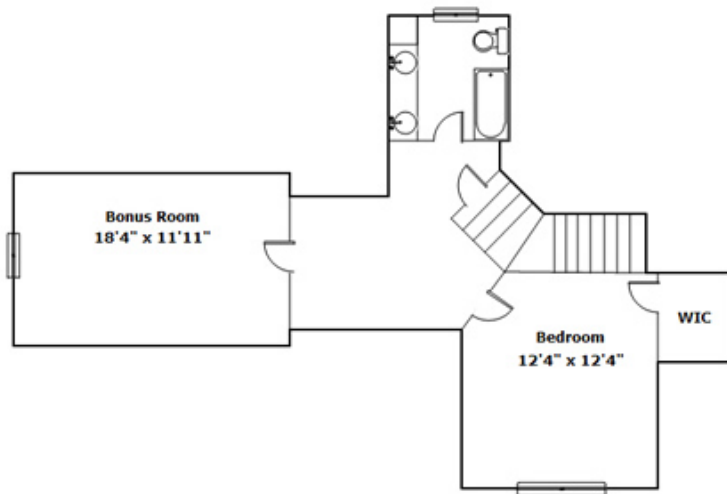

513 Corley Manor Ct - Lexington, SC 29072

Drawn by: Look2 Homes Columbia

<http://www.look2homes.com/l2fp/floorplan/index.php?oid=19053>

Patrick O Connor

Office Phone: 803-957-5566

Cell Phone: 803-243-0224

patrick.russell.oconnor@gmail.com

Information is deemed reliable but not guaranteed!

COLDWELL BANKER
RESIDENTIAL
BROKERAGE