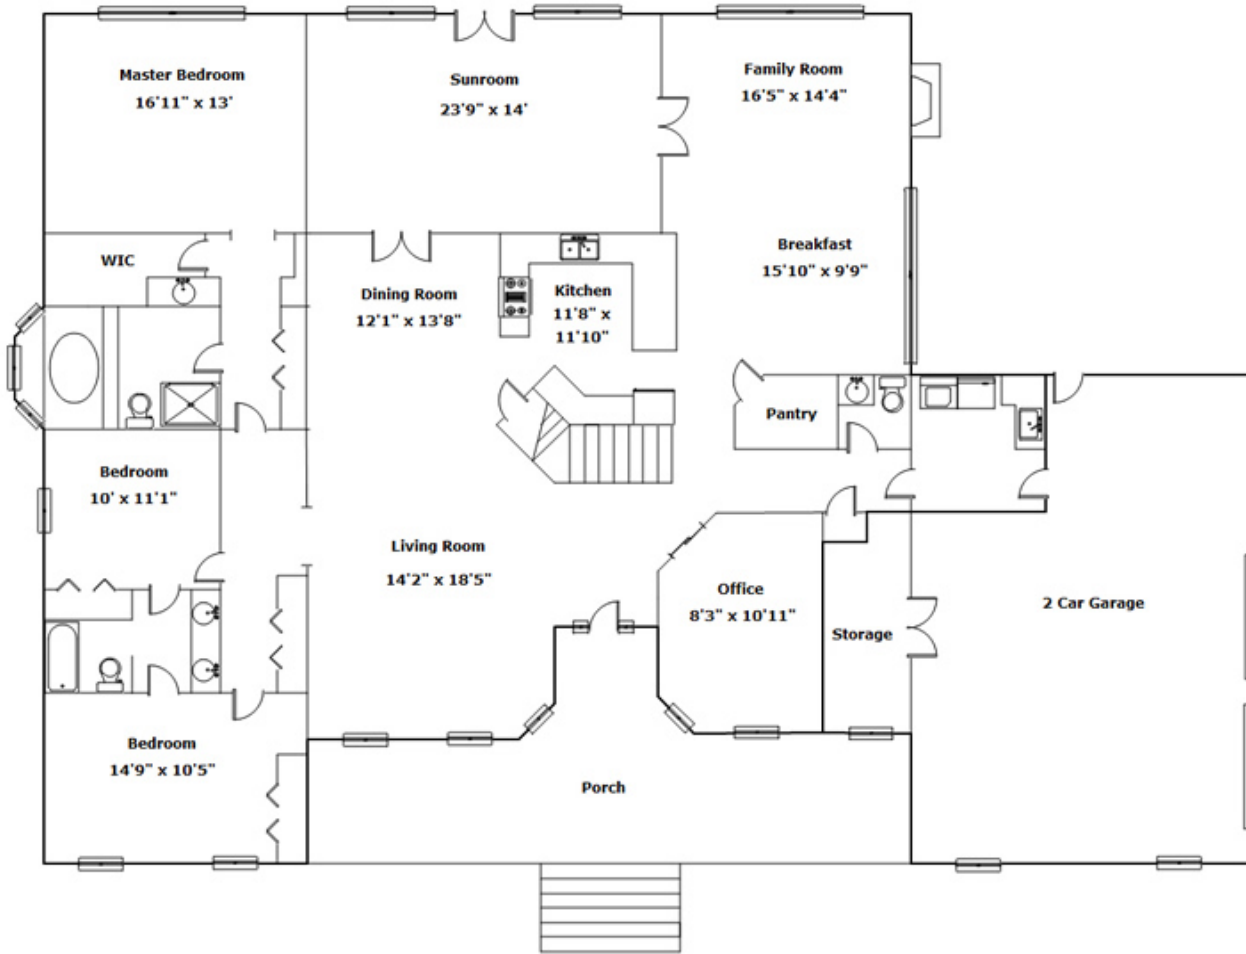

513 Corley Manor Ct - Lexington, SC 29072

Drawn by: Look2 Homes Columbia

<http://www.look2homes.com/l2fp/floorplan/index.php?oid=19053>

Office Phone: 803-957-5566

Cell Phone: 803-243-0224

patrick.russell.oconnor@gmail.com

Information is deemed reliable but not guaranteed!

COLDWELL BANKER
RESIDENTIAL
BROKERAGE